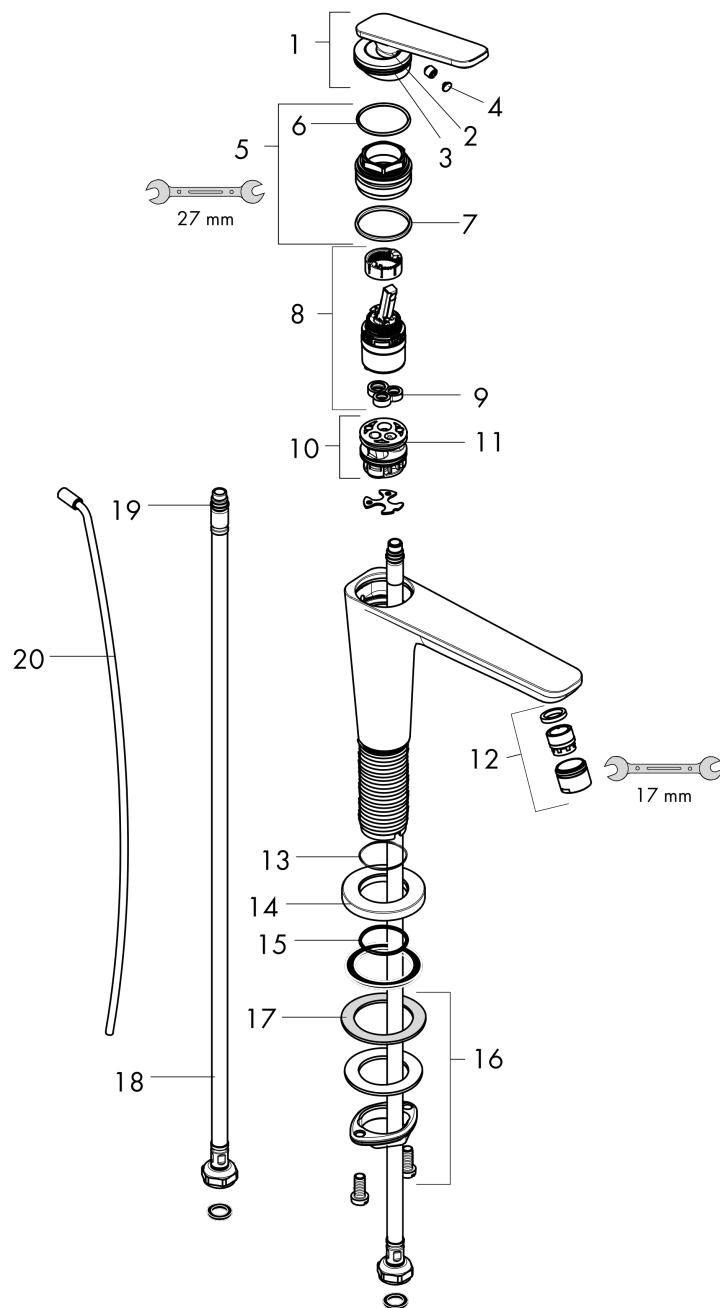

AXOR Citterio C
Single-Hole Faucet 90 with CoolStart and Pop-up Drain, 1.2 GPM
 Finish: **Brushed Gold Optic** Part no. : **49010251**

Features

- Consists of: Single-Hole Faucet, Pop Up Drain
- Handle design: lever handle
- Spray pattern: Aerated spray
- Maximum flow rate: 1.2 GPM
- Ceramic cartridge
- Pop-Up Drain

Item details

List Price \$ 858.00

Technology

Compliance / Sustainability

Product image

Scale drawing

AXOR Citterio C
Single-Hole Faucet 90 with CoolStart and Pop-up Drain, 1.2 GPM
 Finish: **Brushed Gold Optic** Part no. : **49010251**

Exploded drawing

Year of production: >02/25

AXOR Citterio C
Single-Hole Faucet 90 with CoolStart and Pop-up Drain, 1.2 GPM
 Finish: **Brushed Gold Optic** Part no. : **49010251**

Spare parts list

Year of production: >02/25

Pos.		Part no.	Price	PU
1	handle	87796250	-	1
2	O-ring 11x1	92924000	-	1
3	O-ring 30x1,5	98433000	-	1
4	screw cover	93983000	-	1
5	nut	94989000	-	1
6	O-ring 28x1,5	98421000	-	1
7	O-ring 29x2	98391000	-	1
8	cartridge, assy	92900000	-	1
9	seal	93383000	-	1
10	adapter for cartridge	98866000	-	1
11	O-ring 23x2	98398000	-	1
12	aerator M18x1 (4,5 l/min)	92885250	-	1
14	escutcheon	87795250	-	1
15	O-ring 26x4	92191000	-	1
16	null	92909000	-	1
17	lever collar	97548000	-	1
18	connection hose 18½" M8x0,75 3/8"	96321001	-	1
19	O-ring 6,6x1,6	93019000	-	1
20	pull rod	96923000	-	1
a	pop up waste	88509250	-	1
b	lever arm 200mm (ball-Ø12mm)	96007000	-	1