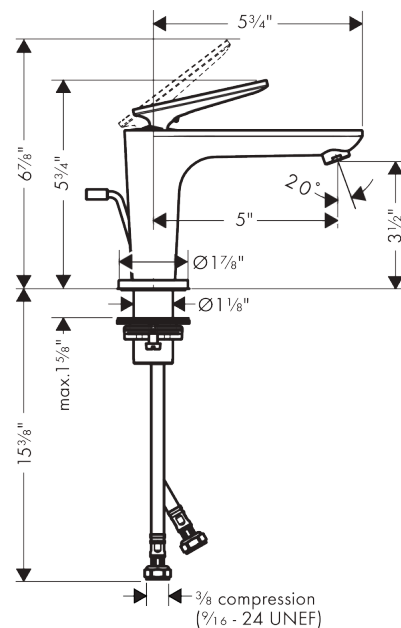

AXOR Citterio C
Single-Hole Faucet 90 with CoolStart and Pop-up Drain, 1.2 GPM
 Finish: **Brushed Gold Optic** Part no. : **49010251**

Features

- Consists of: Single-Hole Faucet, Pop Up Drain
- Handle design: lever handle
- Spray pattern: Aerated spray
- Maximum flow rate: 1.2 GPM
- Ceramic cartridge
- Pop-Up Drain

Item details

List Price \$ 858.00

Technology

Compliance / Sustainability

Product image

Scale drawing

AXOR Citterio C
Single-Hole Faucet 90 with CoolStart and Pop-up Drain, 1.2 GPM
 Finish: **Brushed Gold Optic** Part no. : **49010251**

Exploded drawing

Year of production: >02/25

AXOR Citterio C
Single-Hole Faucet 90 with CoolStart and Pop-up Drain, 1.2 GPM
 Finish: **Brushed Gold Optic** Part no. : **49010251**

Spare parts list

Year of production: >02/25

Pos.		Part no.	Price	PU
1	handle	87796250	-	1
2	O-ring 11x1	92924000	-	1
3	O-ring 30x1,5	98433000	-	1
4	screw cover	93983000	-	1
5	nut	94989000	-	1
6	O-ring 28x1,5	98421000	-	1
7	O-ring 29x2	98391000	-	1
8	cartridge, assy	92900000	-	1
9	seal	93383000	-	1
10	adapter for cartridge	98866000	-	1
11	O-ring 23x2	98398000	-	1
12	aerator M18x1 (4,5 l/min)	92885250	-	1
14	escutcheon	87795250	-	1
15	O-ring 26x4	92191000	-	1
16	null	92909000	-	1
17	lever collar	97548000	-	1
18	connection hose 18½" M8x0,75 3/8"	96321001	-	1
19	O-ring 6,6x1,6	93019000	-	1
20	pull rod	96923000	-	1
a	pop up waste	88509250	-	1
b	lever arm 200mm (ball-Ø12mm)	96007000	-	1