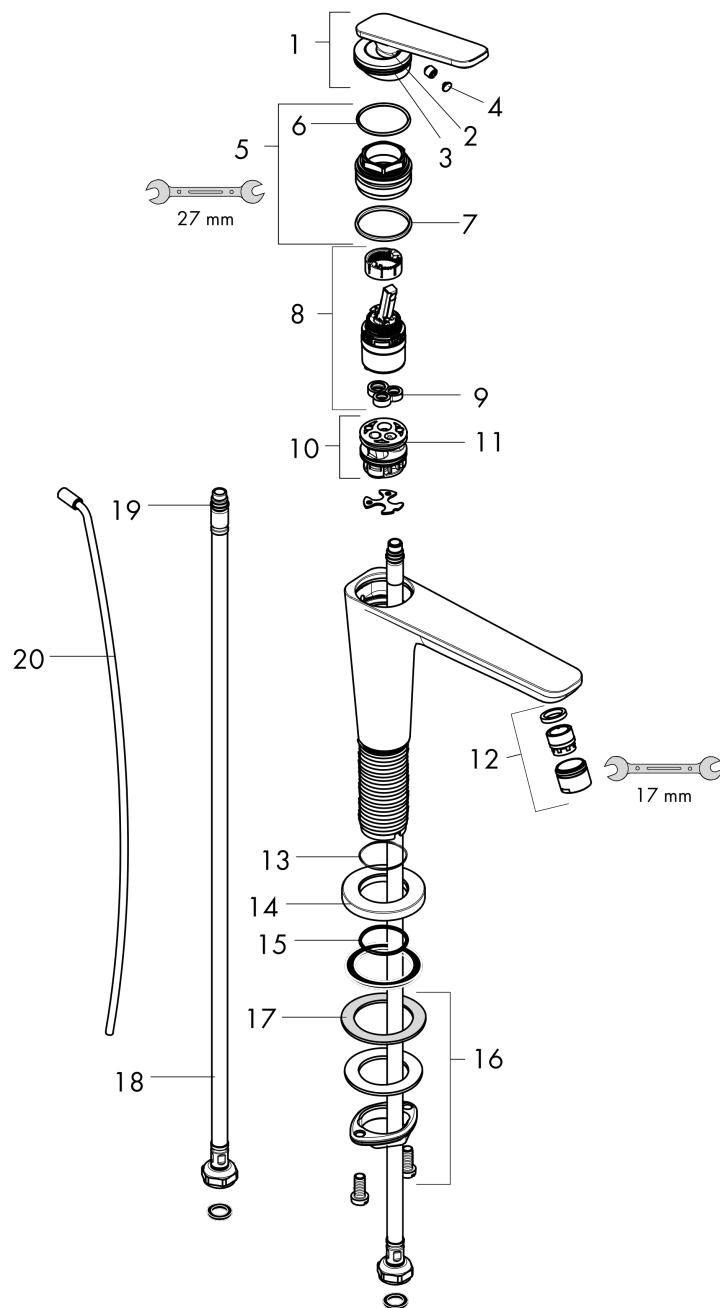

### Scale drawing

**AXOR Citterio C**  
**Single-Hole Faucet 90 with CoolStart and Pop-up Drain, 1.2 GPM**  
 Finish: **Brushed Black Chrome** Part no. : **49010341**

## Exploded drawing

Year of production: >02/25

**AXOR Citterio C**  
**Single-Hole Faucet 90 with CoolStart and Pop-up Drain, 1.2 GPM**  
 Finish: **Brushed Black Chrome** Part no. : **49010341**

## Spare parts list

Year of production: >02/25

| Pos. |                                   | Part no. | Price | PU |
|------|-----------------------------------|----------|-------|----|
| 1    | handle                            | 87796340 | -     | 1  |
| 2    | O-ring 11x1                       | 92924000 | -     | 1  |
| 3    | O-ring 30x1,5                     | 98433000 | -     | 1  |
| 4    | screw cover                       | 93983000 | -     | 1  |
| 5    | nut                               | 94989000 | -     | 1  |
| 6    | O-ring 28x1,5                     | 98421000 | -     | 1  |
| 7    | O-ring 29x2                       | 98391000 | -     | 1  |
| 8    | cartridge, assy                   | 92900000 | -     | 1  |
| 9    | seal                              | 93383000 | -     | 1  |
| 10   | adapter for cartridge             | 98866000 | -     | 1  |
| 11   | O-ring 23x2                       | 98398000 | -     | 1  |
| 12   | aerator M18x1 (4,5 l/min)         | 92885340 | -     | 1  |
| 14   | escutcheon                        | 87795340 | -     | 1  |
| 15   | O-ring 26x4                       | 92191000 | -     | 1  |
| 16   | null                              | 92909000 | -     | 1  |
| 17   | lever collar                      | 97548000 | -     | 1  |
| 18   | connection hose 18½" M8x0,75 3/8" | 96321001 | -     | 1  |
| 19   | O-ring 6,6x1,6                    | 93019000 | -     | 1  |
| 20   | pull rod                          | 96923000 | -     | 1  |
| a    | pop up waste                      | 88509340 | -     | 1  |
| b    | lever arm 200mm (ball-Ø12mm)      | 96007000 | -     | 1  |