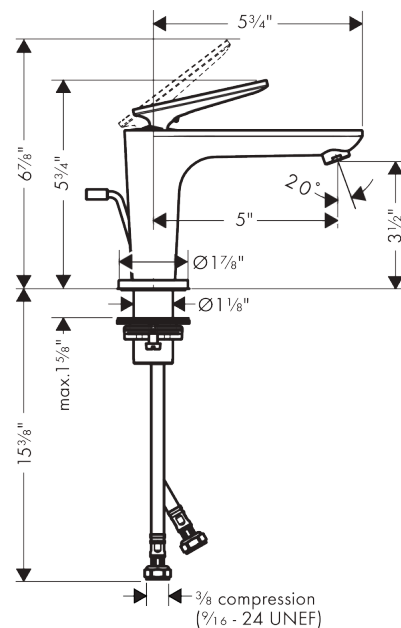

### Features

- Consists of: Single-Hole Faucet, Pop Up Drain
- Handle design: lever handle
- Spray pattern: Aerated spray
- Maximum flow rate: 1.2 GPM
- Ceramic cartridge
- Pop-Up Drain

### Scale drawing

**AXOR Citterio C**  
**Single-Hole Faucet 90 with CoolStart and Pop-up Drain, 1.2 GPM**  
 Finish: **Brushed Black Chrome** Part no. : **49010341**

## Spare parts list

Year of production: >02/25

| Pos. |                                   | Part no. | Price | PU |
|------|-----------------------------------|----------|-------|----|
| 1    | handle                            | 87796340 | -     | 1  |
| 2    | O-ring 11x1                       | 92924000 | -     | 1  |
| 3    | O-ring 30x1,5                     | 98433000 | -     | 1  |
| 4    | screw cover                       | 93983000 | -     | 1  |
| 5    | nut                               | 94989000 | -     | 1  |
| 6    | O-ring 28x1,5                     | 98421000 | -     | 1  |
| 7    | O-ring 29x2                       | 98391000 | -     | 1  |
| 8    | cartridge, assy                   | 92900000 | -     | 1  |
| 9    | seal                              | 93383000 | -     | 1  |
| 10   | adapter for cartridge             | 98866000 | -     | 1  |
| 11   | O-ring 23x2                       | 98398000 | -     | 1  |
| 12   | aerator M18x1 (4,5 l/min)         | 92885340 | -     | 1  |
| 14   | escutcheon                        | 87795340 | -     | 1  |
| 15   | O-ring 26x4                       | 92191000 | -     | 1  |
| 16   | null                              | 92909000 | -     | 1  |
| 17   | lever collar                      | 97548000 | -     | 1  |
| 18   | connection hose 18½" M8x0,75 3/8" | 96321001 | -     | 1  |
| 19   | O-ring 6,6x1,6                    | 93019000 | -     | 1  |
| 20   | pull rod                          | 96923000 | -     | 1  |
| a    | pop up waste                      | 88509340 | -     | 1  |
| b    | lever arm 200mm (ball-Ø12mm)      | 96007000 | -     | 1  |