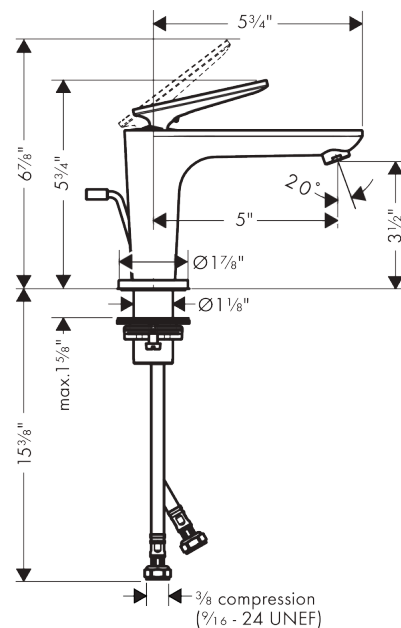

Scale drawing