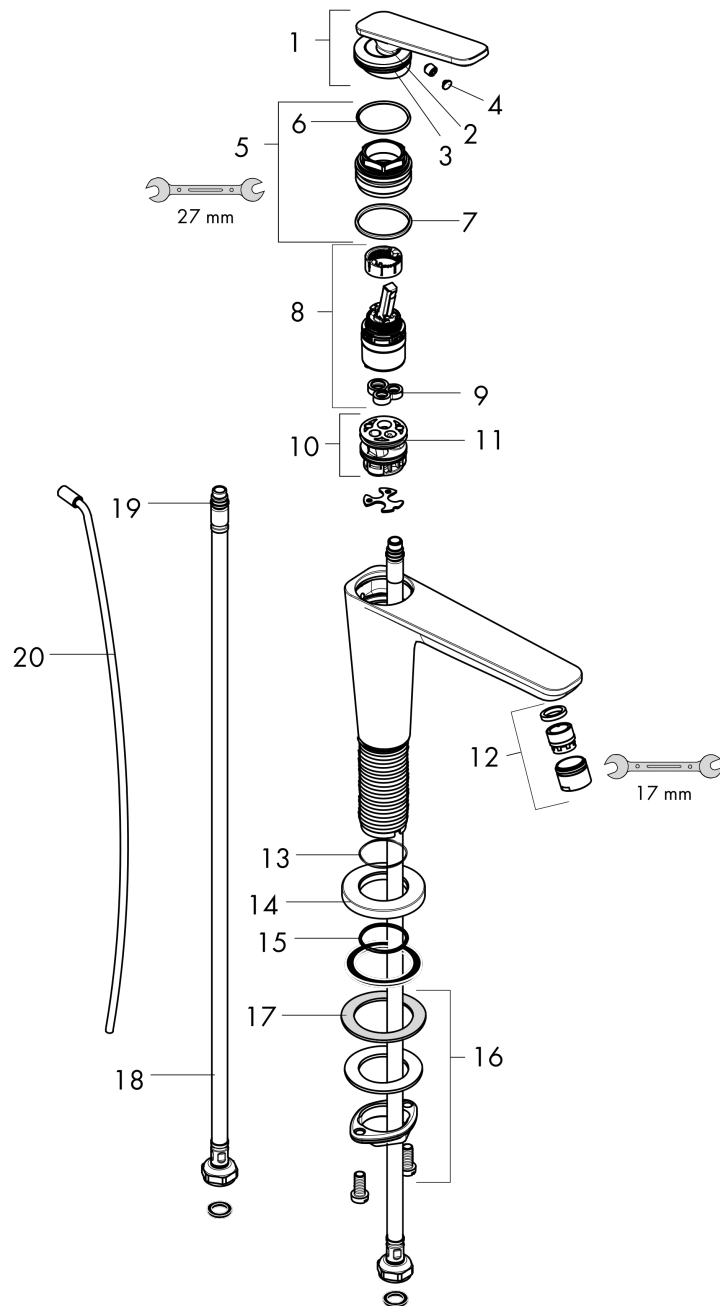

AXOR Citterio C
Single-Hole Faucet 90 with CoolStart and Pop-up Drain, 1.2 GPM
Finish: **Brushed Nickel** Part no. : **49010821**

Exploded drawing

Year of production: >02/25

AXOR Citterio C
Single-Hole Faucet 90 with CoolStart and Pop-up Drain, 1.2 GPM
Finish: **Brushed Nickel** Part no. : **49010821**

Spare parts list

Year of production: >02/25

Pos.		Part no.	Price	PU
1	handle	87796820	-	1
2	O-ring 11x1	92924000	-	1
3	O-ring 30x1,5	98433000	-	1
4	screw cover	93983000	-	1
5	nut	94989000	-	1
6	O-ring 28x1,5	98421000	-	1
7	O-ring 29x2	98391000	-	1
8	cartridge, assy	92900000	-	1
9	seal	93383000	-	1
10	adapter for cartridge	98866000	-	1
11	O-ring 23x2	98398000	-	1
12	aerator M18x1 (4,5 l/min)	92885820	-	1
13	O-Ring 46x2	98195000	-	1
14	escutcheon	87795820	-	1
15	O-ring 26x4	92191000	-	1
16	null	92909000	-	1
17	lever collar	97548000	-	1
18	connection hose 18½" M8x0,75 3/8"	96321001	-	1
19	O-ring 6,6x1,6	93019000	-	1
20	pull rod	96923000	-	1
a	pop up waste	88509820	-	1
b	lever arm 200mm (ball-Ø12mm)	96007000	-	1