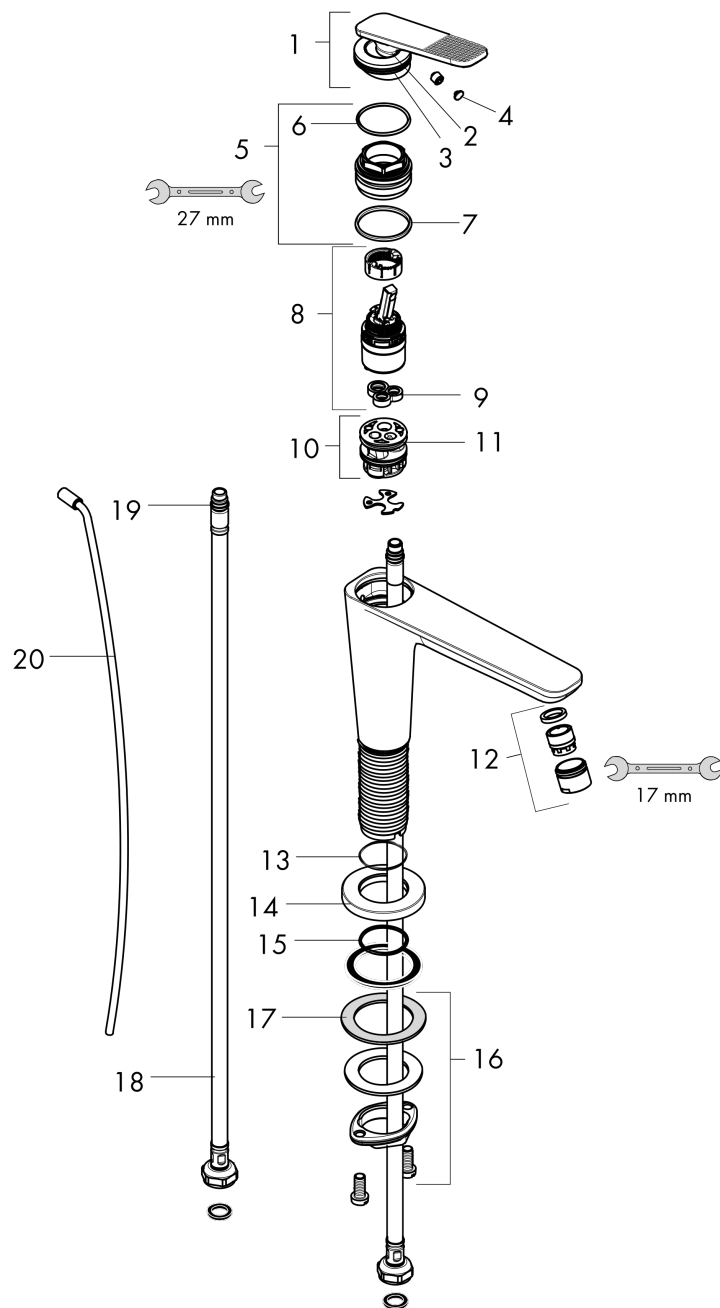

AXOR Citterio C
Single-Hole Faucet 90 with CoolStart and Pop-up Drain, Cubic Cut, 1.2 GPM
 Finish: **Brushed Bronze** Part no. : **49011141**

Features

- Consists of: Single-Hole Faucet, Pop Up Drain
- Handle design: lever handle
- Spray pattern: Aerated spray
- Maximum flow rate: 1.2 GPM
- Ceramic cartridge
- Pop-Up Drain

Item details

List Price \$ 858.00

Technology

Compliance / Sustainability

Product image

Scale drawing

AXOR Citterio C
Single-Hole Faucet 90 with CoolStart and Pop-up Drain, Cubic Cut, 1.2 GPM
 Finish: **Brushed Bronze** Part no. : **49011141**

Exploded drawing

Year of production: >02/25

AXOR Citterio C

Single-Hole Faucet 90 with CoolStart and Pop-up Drain, Cubic Cut, 1.2 GPM

Finish: **Brushed Bronze** Part no. : **49011141**

Spare parts list

Year of production: >02/25

Pos.		Part no.	Price	PU
1	handle	87797140	-	1
2	O-ring 11x1	92924000	-	1
3	O-ring 30x1,5	98433000	-	1
4	screw cover	93983000	-	1
5	nut	94989000	-	1
6	O-ring 28x1,5	98421000	-	1
7	O-ring 29x2	98391000	-	1
8	cartridge, assy	92900000	-	1
9	seal	93383000	-	1
10	adapter for cartridge	98866000	-	1
11	O-ring 23x2	98398000	-	1
12	aerator M18x1 (4,5 l/min)	92885140	-	1
14	escutcheon	87795140	-	1
15	O-ring 26x4	92191000	-	1
16	null	92909000	-	1
17	lever collar	97548000	-	1
18	connection hose 18½" M8x0,75 3/8"	96321001	-	1
19	O-ring 6,6x1,6	93019000	-	1
20	pull rod	96923140	-	1