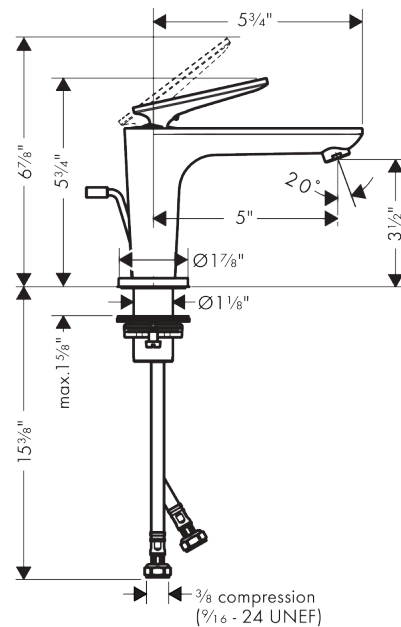

AXOR Citterio C
Single-Hole Faucet 90 with CoolStart and Pop-up Drain, Cubic Cut, 1.2 GPM
 Finish: **Brushed Bronze** Part no. : **49011141**

Features

- Consists of: Single-Hole Faucet, Pop Up Drain
- Handle design: lever handle
- Spray pattern: Aerated spray
- Maximum flow rate: 1.2 GPM
- Ceramic cartridge
- Pop-Up Drain

Item details

List Price \$ 858.00

Technology

Compliance / Sustainability

Product image

Scale drawing

AXOR Citterio C
Single-Hole Faucet 90 with CoolStart and Pop-up Drain, Cubic Cut, 1.2 GPM
 Finish: **Brushed Bronze** Part no. : **49011141**

Exploded drawing

Year of production: >02/25

AXOR Citterio C

Single-Hole Faucet 90 with CoolStart and Pop-up Drain, Cubic Cut, 1.2 GPM

Finish: **Brushed Bronze** Part no. : **49011141**

Spare parts list

Year of production: >02/25

Pos.		Part no.	Price	PU
1	handle	87797140	-	1
2	O-ring 11x1	92924000	-	1
3	O-ring 30x1,5	98433000	-	1
4	screw cover	93983000	-	1
5	nut	94989000	-	1
6	O-ring 28x1,5	98421000	-	1
7	O-ring 29x2	98391000	-	1
8	cartridge, assy	92900000	-	1
9	seal	93383000	-	1
10	adapter for cartridge	98866000	-	1
11	O-ring 23x2	98398000	-	1
12	aerator M18x1 (4,5 l/min)	92885140	-	1
14	escutcheon	87795140	-	1
15	O-ring 26x4	92191000	-	1
16	null	92909000	-	1
17	lever collar	97548000	-	1
18	connection hose 18½" M8x0,75 3/8"	96321001	-	1
19	O-ring 6,6x1,6	93019000	-	1
20	pull rod	96923140	-	1