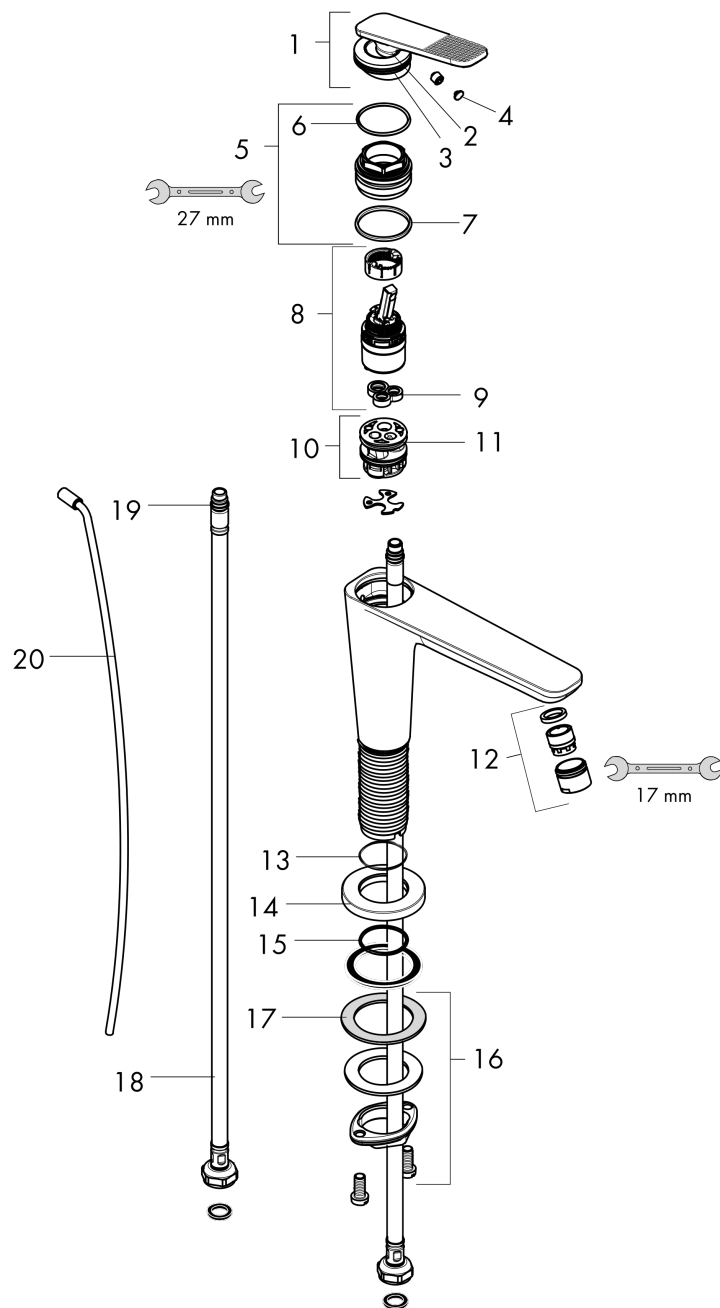

AXOR Citterio C
Single-Hole Faucet 90 with CoolStart and Pop-up Drain, Cubic Cut, 1.2 GPM
 Finish: **Brushed Gold Optic** Part no. : **49011251**

Features

- Consists of: Single-Hole Faucet, Pop Up Drain
- Handle design: lever handle
- Spray pattern: Aerated spray
- Maximum flow rate: 1.2 GPM
- Ceramic cartridge
- Pop-Up Drain

Item details

List Price \$ 858.00

Technology

Compliance / Sustainability

Product image

Scale drawing

AXOR Citterio C
Single-Hole Faucet 90 with CoolStart and Pop-up Drain, Cubic Cut, 1.2 GPM
 Finish: **Brushed Gold Optic** Part no. : **49011251**

Exploded drawing

Year of production: >02/25

AXOR Citterio C

Single-Hole Faucet 90 with CoolStart and Pop-up Drain, Cubic Cut, 1.2 GPM

Finish: **Brushed Gold Optic** Part no. : **49011251**

Spare parts list

Year of production: >02/25

Pos.		Part no.	Price	PU
1	handle	87797250	-	1
2	O-ring 11x1	92924000	-	1
3	O-ring 30x1,5	98433000	-	1
4	screw cover	93983000	-	1
5	nut	94989000	-	1
6	O-ring 28x1,5	98421000	-	1
7	O-ring 29x2	98391000	-	1
8	cartridge, assy	92900000	-	1
9	seal	93383000	-	1
10	adapter for cartridge	98866000	-	1
11	O-ring 23x2	98398000	-	1
12	aerator M18x1 (4,5 l/min)	92885250	-	1
14	escutcheon	87795250	-	1
15	O-ring 26x4	92191000	-	1
16	null	92909000	-	1
17	lever collar	97548000	-	1
18	connection hose 18½" M8x0,75 3/8"	96321001	-	1
19	O-ring 6,6x1,6	93019000	-	1
20	pull rod	96923250	-	1