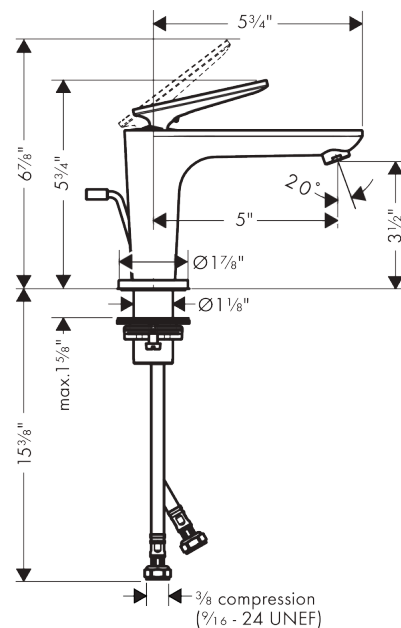

AXOR Citterio C
Single-Hole Faucet 90 with CoolStart and Pop-up Drain, Cubic Cut, 1.2 GPM
 Finish: **Brushed Gold Optic** Part no. : **49011251**

Features

- Consists of: Single-Hole Faucet, Pop Up Drain
- Handle design: lever handle
- Spray pattern: Aerated spray
- Maximum flow rate: 1.2 GPM
- Ceramic cartridge
- Pop-Up Drain

Item details

List Price \$ 858.00

Technology

Compliance / Sustainability

Product image

Scale drawing

AXOR Citterio C
Single-Hole Faucet 90 with CoolStart and Pop-up Drain, Cubic Cut, 1.2 GPM
 Finish: **Brushed Gold Optic** Part no. : **49011251**

Exploded drawing

Year of production: >02/25

AXOR Citterio C

Single-Hole Faucet 90 with CoolStart and Pop-up Drain, Cubic Cut, 1.2 GPM

Finish: **Brushed Gold Optic** Part no. : **49011251**

Spare parts list

Year of production: >02/25

Pos.		Part no.	Price	PU
1	handle	87797250	-	1
2	O-ring 11x1	92924000	-	1
3	O-ring 30x1,5	98433000	-	1
4	screw cover	93983000	-	1
5	nut	94989000	-	1
6	O-ring 28x1,5	98421000	-	1
7	O-ring 29x2	98391000	-	1
8	cartridge, assy	92900000	-	1
9	seal	93383000	-	1
10	adapter for cartridge	98866000	-	1
11	O-ring 23x2	98398000	-	1
12	aerator M18x1 (4,5 l/min)	92885250	-	1
14	escutcheon	87795250	-	1
15	O-ring 26x4	92191000	-	1
16	null	92909000	-	1
17	lever collar	97548000	-	1
18	connection hose 18½" M8x0,75 3/8"	96321001	-	1
19	O-ring 6,6x1,6	93019000	-	1
20	pull rod	96923250	-	1