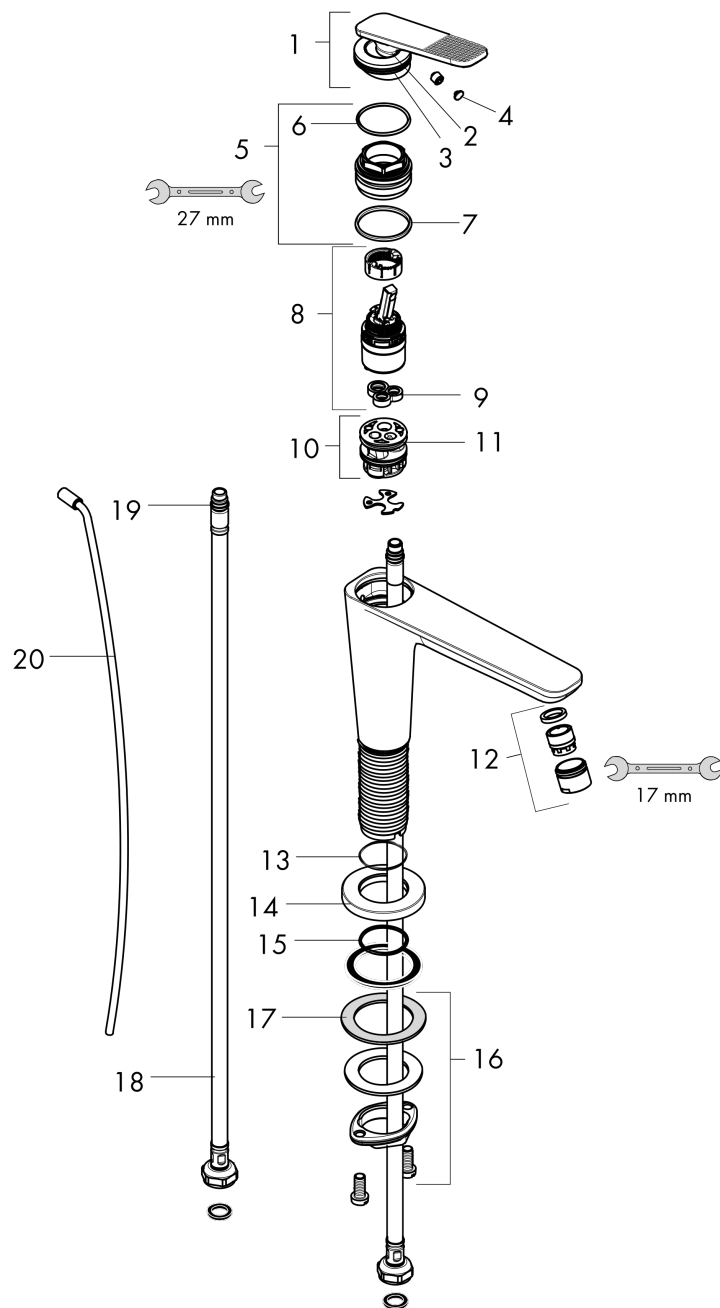

AXOR Citterio C
Single-Hole Faucet 90 with CoolStart and Pop-up Drain, Cubic Cut, 1.2 GPM
 Finish: **Brushed Black Chrome** Part no. : **49011341**

Features

- Consists of: Single-Hole Faucet, Pop Up Drain
- Handle design: lever handle
- Spray pattern: Aerated spray
- Maximum flow rate: 1.2 GPM
- Ceramic cartridge
- Pop-Up Drain

Item details

List Price \$ 858.00

Technology

Compliance / Sustainability

Product image

Scale drawing

AXOR Citterio C
Single-Hole Faucet 90 with CoolStart and Pop-up Drain, Cubic Cut, 1.2 GPM
 Finish: **Brushed Black Chrome** Part no. : **49011341**

Exploded drawing

Year of production: >02/25

AXOR Citterio C
Single-Hole Faucet 90 with CoolStart and Pop-up Drain, Cubic Cut, 1.2 GPM
 Finish: **Brushed Black Chrome** Part no. : **49011341**

Spare parts list

Year of production: >02/25

Pos.		Part no.	Price	PU
1	handle	87797340	-	1
2	O-ring 11x1	92924000	-	1
3	O-ring 30x1,5	98433000	-	1
4	screw cover	93983000	-	1
5	nut	94989000	-	1
6	O-ring 28x1,5	98421000	-	1
7	O-ring 29x2	98391000	-	1
8	cartridge, assy	92900000	-	1
9	seal	93383000	-	1
10	adapter for cartridge	98866000	-	1
11	O-ring 23x2	98398000	-	1
12	aerator M18x1 (4,5 l/min)	92885340	-	1
14	escutcheon	87795340	-	1
15	O-ring 26x4	92191000	-	1
16	null	92909000	-	1
17	lever collar	97548000	-	1
18	connection hose 18½" M8x0,75 3/8"	96321001	-	1
19	O-ring 6,6x1,6	93019000	-	1
20	pull rod	96923340	-	1
a	pop up waste	88509340	-	1
b	lever arm 200mm (ball-Ø12mm)	96007000	-	1