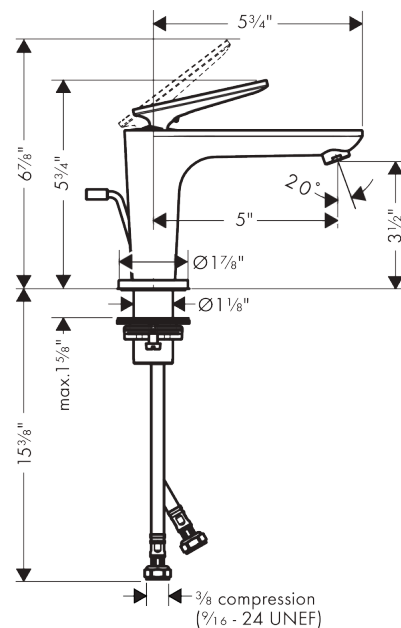

AXOR Citterio C
Single-Hole Faucet 90 with CoolStart and Pop-up Drain, Cubic Cut, 1.2 GPM
 Finish: **Brushed Black Chrome** Part no. : **49011341**

Features

- Consists of: Single-Hole Faucet, Pop Up Drain
- Handle design: lever handle
- Spray pattern: Aerated spray
- Maximum flow rate: 1.2 GPM
- Ceramic cartridge
- Pop-Up Drain

Item details

List Price \$ 858.00

Technology

Compliance / Sustainability

Product image

Scale drawing

AXOR Citterio C
Single-Hole Faucet 90 with CoolStart and Pop-up Drain, Cubic Cut, 1.2 GPM
 Finish: **Brushed Black Chrome** Part no. : **49011341**

Exploded drawing

Year of production: >02/25

AXOR Citterio C
Single-Hole Faucet 90 with CoolStart and Pop-up Drain, Cubic Cut, 1.2 GPM
 Finish: **Brushed Black Chrome** Part no. : **49011341**

Spare parts list

Year of production: >02/25

Pos.		Part no.	Price	PU
1	handle	87797340	-	1
2	O-ring 11x1	92924000	-	1
3	O-ring 30x1,5	98433000	-	1
4	screw cover	93983000	-	1
5	nut	94989000	-	1
6	O-ring 28x1,5	98421000	-	1
7	O-ring 29x2	98391000	-	1
8	cartridge, assy	92900000	-	1
9	seal	93383000	-	1
10	adapter for cartridge	98866000	-	1
11	O-ring 23x2	98398000	-	1
12	aerator M18x1 (4,5 l/min)	92885340	-	1
14	escutcheon	87795340	-	1
15	O-ring 26x4	92191000	-	1
16	null	92909000	-	1
17	lever collar	97548000	-	1
18	connection hose 18½" M8x0,75 3/8"	96321001	-	1
19	O-ring 6,6x1,6	93019000	-	1
20	pull rod	96923340	-	1
a	pop up waste	88509340	-	1
b	lever arm 200mm (ball-Ø12mm)	96007000	-	1