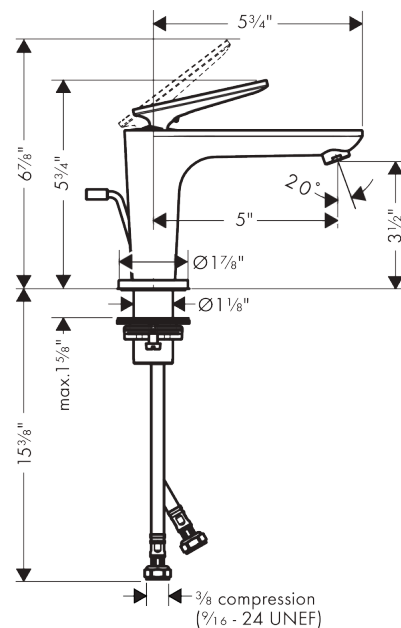

AXOR Citterio C
Single-Hole Faucet 90 with CoolStart and Pop-up Drain, Cubic Cut, 1.2 GPM
 Finish: **Matte Black** Part no. : **49011671**

Features

- Consists of: Single-Hole Faucet, Pop Up Drain
- Handle design: lever handle
- Spray pattern: Aerated spray
- Maximum flow rate: 1.2 GPM
- Ceramic cartridge
- Pop-Up Drain

Item details

List Price \$ 858.00

Technology

Compliance / Sustainability

Product image

Scale drawing

AXOR Citterio C
Single-Hole Faucet 90 with CoolStart and Pop-up Drain, Cubic Cut, 1.2 GPM
 Finish: **Matte Black** Part no. : **49011671**

Exploded drawing

Year of production: >02/25

AXOR Citterio C
Single-Hole Faucet 90 with CoolStart and Pop-up Drain, Cubic Cut, 1.2 GPM
 Finish: **Matte Black** Part no. : **49011671**

Spare parts list

Year of production: >02/25

Pos.		Part no.	Price	PU
1	handle	87797670	-	1
2	O-ring 11x1	92924000	-	1
3	O-ring 30x1,5	98433000	-	1
4	screw cover	93983000	-	1
5	nut	94989000	-	1
6	O-ring 28x1,5	98421000	-	1
7	O-ring 29x2	98391000	-	1
8	cartridge, assy	92900000	-	1
9	seal	93383000	-	1
10	adapter for cartridge	98866000	-	1
11	O-ring 23x2	98398000	-	1
12	aerator M18x1 (4,5 l/min)	92885670	-	1
14	escutcheon	87795670	-	1
15	O-ring 26x4	92191000	-	1
16	null	92909000	-	1
17	lever collar	97548000	-	1
18	connection hose 18½" M8x0,75 3/8"	96321001	-	1
19	O-ring 6,6x1,6	93019000	-	1
20	pull rod	96923670	-	1
a	pop up waste	88509670	-	1
b	lever arm 200mm (ball-Ø12mm)	96007000	-	1