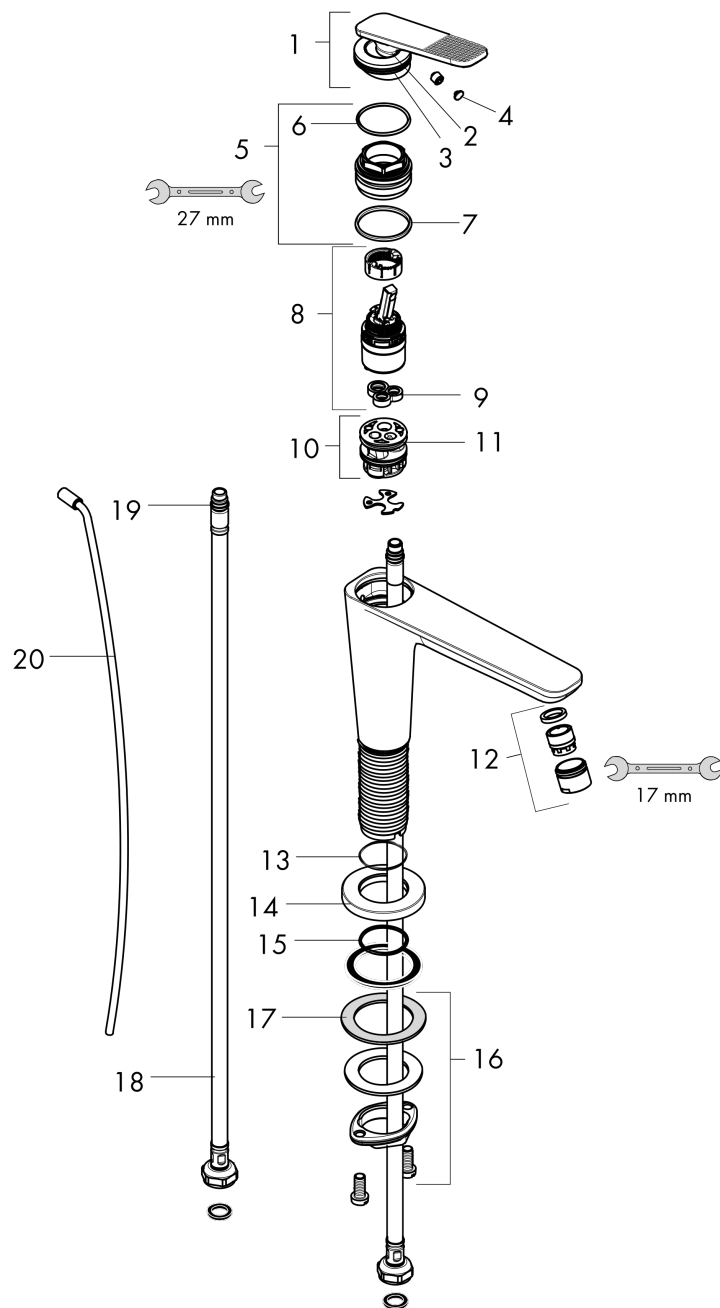

AXOR Citterio C
Single-Hole Faucet 90 with CoolStart and Pop-up Drain, Cubic Cut, 1.2 GPM
 Finish: **Matte Black** Part no. : **49011671**

Features

- Consists of: Single-Hole Faucet, Pop Up Drain
- Handle design: lever handle
- Spray pattern: Aerated spray
- Maximum flow rate: 1.2 GPM
- Ceramic cartridge
- Pop-Up Drain

Item details

List Price \$ 858.00

Technology

Compliance / Sustainability

Product image

Scale drawing

AXOR Citterio C
Single-Hole Faucet 90 with CoolStart and Pop-up Drain, Cubic Cut, 1.2 GPM
 Finish: **Matte Black** Part no. : **49011671**

Exploded drawing

Year of production: >02/25

AXOR Citterio C
Single-Hole Faucet 90 with CoolStart and Pop-up Drain, Cubic Cut, 1.2 GPM
 Finish: **Matte Black** Part no. : **49011671**

Spare parts list

Year of production: >02/25

Pos.		Part no.	Price	PU
1	handle	87797670	-	1
2	O-ring 11x1	92924000	-	1
3	O-ring 30x1,5	98433000	-	1
4	screw cover	93983000	-	1
5	nut	94989000	-	1
6	O-ring 28x1,5	98421000	-	1
7	O-ring 29x2	98391000	-	1
8	cartridge, assy	92900000	-	1
9	seal	93383000	-	1
10	adapter for cartridge	98866000	-	1
11	O-ring 23x2	98398000	-	1
12	aerator M18x1 (4,5 l/min)	92885670	-	1
14	escutcheon	87795670	-	1
15	O-ring 26x4	92191000	-	1
16	null	92909000	-	1
17	lever collar	97548000	-	1
18	connection hose 18½" M8x0,75 3/8"	96321001	-	1
19	O-ring 6,6x1,6	93019000	-	1
20	pull rod	96923670	-	1
a	pop up waste	88509670	-	1
b	lever arm 200mm (ball-Ø12mm)	96007000	-	1