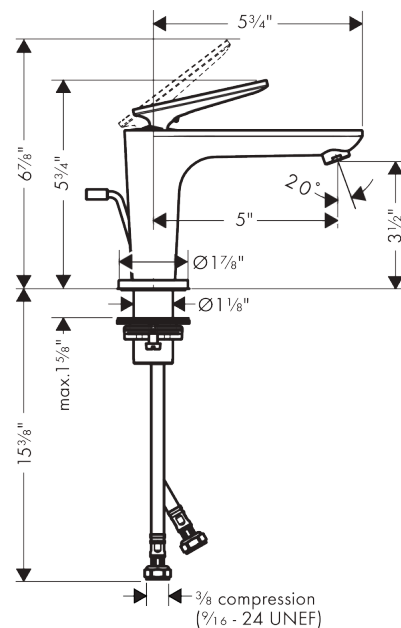

AXOR Citterio C
Single-Hole Faucet 90 with CoolStart and Pop-up Drain, Cubic Cut, 1.2 GPM
 Finish: **Brushed Nickel** Part no. : **49011821**

Features

- Consists of: Single-Hole Faucet, Pop Up Drain
- Handle design: lever handle
- Spray pattern: Aerated spray
- Maximum flow rate: 1.2 GPM
- Ceramic cartridge
- Pop-Up Drain

Item details

List Price \$ 858.00

Technology

Compliance / Sustainability

Product image

Scale drawing

AXOR Citterio C
Single-Hole Faucet 90 with CoolStart and Pop-up Drain, Cubic Cut, 1.2 GPM
 Finish: **Brushed Nickel** Part no. : **49011821**

Exploded drawing

Year of production: >02/25

AXOR Citterio C

Single-Hole Faucet 90 with CoolStart and Pop-up Drain, Cubic Cut, 1.2 GPM

Finish: **Brushed Nickel** Part no. : **49011821**

Spare parts list

Year of production: >02/25

Pos.		Part no.	Price	PU
1	handle	87797820	-	1
2	O-ring 11x1	92924000	-	1
3	O-ring 30x1,5	98433000	-	1
4	screw cover	93983000	-	1
5	nut	94989000	-	1
6	O-ring 28x1,5	98421000	-	1
7	O-ring 29x2	98391000	-	1
8	cartridge, assy	92900000	-	1
9	seal	93383000	-	1
10	adapter for cartridge	98866000	-	1
11	O-ring 23x2	98398000	-	1
12	aerator M18x1 (4,5 l/min)	92885820	-	1
14	escutcheon	87795820	-	1
15	O-ring 26x4	92191000	-	1
16	null	92909000	-	1
17	lever collar	97548000	-	1
18	connection hose 18½" M8x0,75 3/8"	96321001	-	1
19	O-ring 6,6x1,6	93019000	-	1
20	pull rod	96923820	-	1
a	pop up waste	88509820	-	1
b	lever arm 200mm (ball-Ø12mm)	96007000	-	1