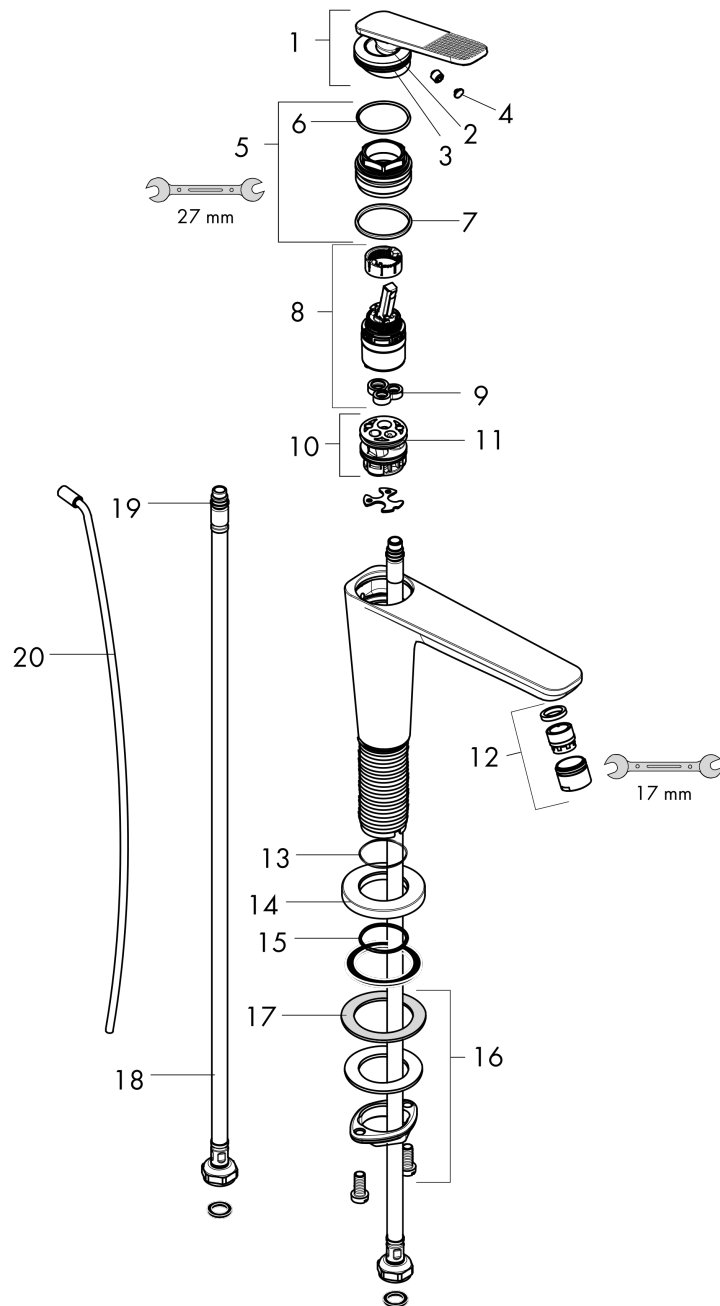

AXOR Citterio C
Single-Hole Faucet 90 with CoolStart and Pop-up Drain, Cubic Cut, 1.2 GPM
 Finish: **Brushed Nickel** Part no. : **49011821**

Features

- Consists of: Single-Hole Faucet, Pop Up Drain
- Handle design: lever handle
- Spray pattern: Aerated spray
- Maximum flow rate: 1.2 GPM
- Ceramic cartridge
- Pop-Up Drain

Item details

List Price \$ 858.00

Technology

Compliance / Sustainability

Product image

Scale drawing

AXOR Citterio C
Single-Hole Faucet 90 with CoolStart and Pop-up Drain, Cubic Cut, 1.2 GPM
 Finish: **Brushed Nickel** Part no. : **49011821**

Exploded drawing

Year of production: >02/25

AXOR Citterio C

Single-Hole Faucet 90 with CoolStart and Pop-up Drain, Cubic Cut, 1.2 GPM

Finish: **Brushed Nickel** Part no. : **49011821**

Spare parts list

Year of production: >02/25

Pos.		Part no.	Price	PU
1	handle	87797820	-	1
2	O-ring 11x1	92924000	-	1
3	O-ring 30x1,5	98433000	-	1
4	screw cover	93983000	-	1
5	nut	94989000	-	1
6	O-ring 28x1,5	98421000	-	1
7	O-ring 29x2	98391000	-	1
8	cartridge, assy	92900000	-	1
9	seal	93383000	-	1
10	adapter for cartridge	98866000	-	1
11	O-ring 23x2	98398000	-	1
12	aerator M18x1 (4,5 l/min)	92885820	-	1
14	escutcheon	87795820	-	1
15	O-ring 26x4	92191000	-	1
16	null	92909000	-	1
17	lever collar	97548000	-	1
18	connection hose 18½" M8x0,75 3/8"	96321001	-	1
19	O-ring 6,6x1,6	93019000	-	1
20	pull rod	96923820	-	1
a	pop up waste	88509820	-	1
b	lever arm 200mm (ball-Ø12mm)	96007000	-	1