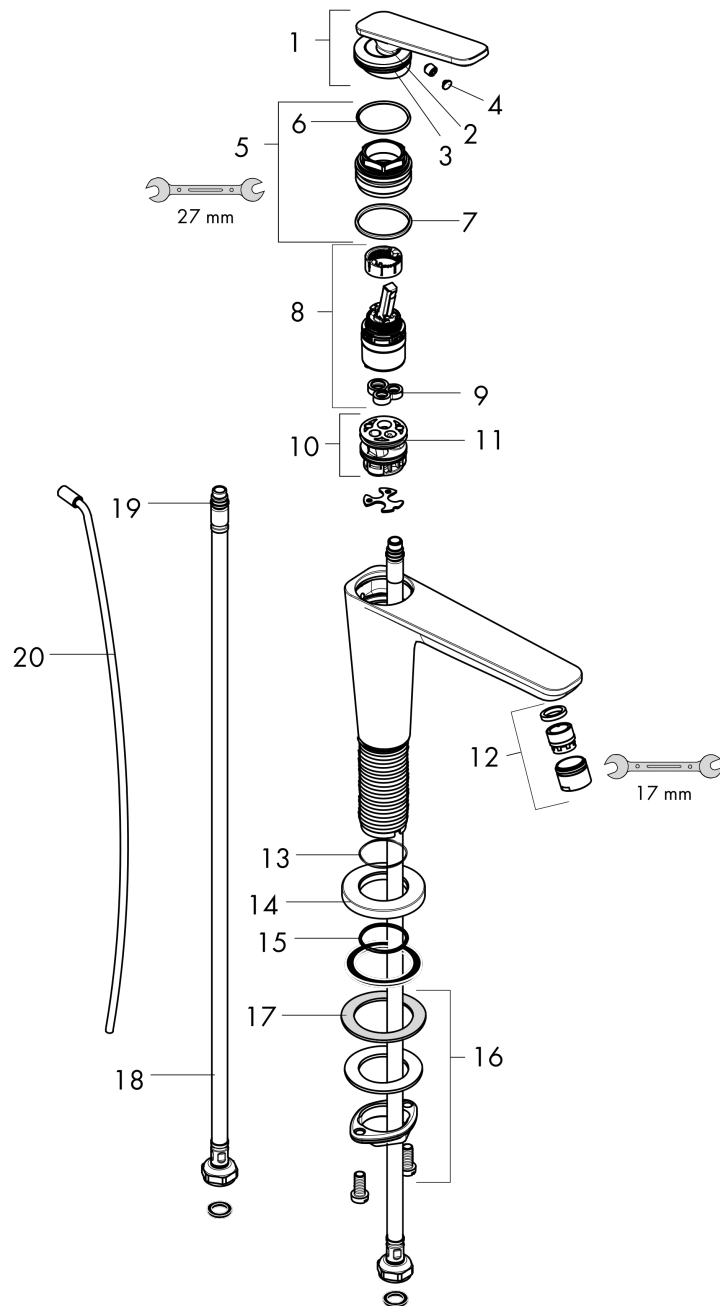

### Product image

### Scale drawing

**AXOR Citterio C**  
**Single-Hole Faucet 125 with CoolStart and Pop-up Drain, 1.2 GPM**  
Finish: **Brushed Bronze** Part no. : **49030141**

## Exploded drawing

Year of production: >02/25

**AXOR Citterio C**  
**Single-Hole Faucet 125 with CoolStart and Pop-up Drain, 1.2 GPM**  
 Finish: **Brushed Bronze** Part no. : **49030141**

## Spare parts list

Year of production: >02/25

Pos.		Part no.	Price	PU
1	handle	87796140	-	1
2	O-ring 11x1	92924000	-	1
3	O-ring 30x1,5	98433000	-	1
4	screw cover	93983000	-	1
5	nut	94989000	-	1
6	O-ring 28x1,5	98421000	-	1
7	O-ring 29x2	98391000	-	1
8	cartridge, assy	92900000	-	1
9	seal	93383000	-	1
10	adapter for cartridge	98866000	-	1
11	O-ring 23x2	98398000	-	1
12	aerator M18x1 (4,5 l/min)	92885140	-	1
14	escutcheon	87795140	-	1
15	O-ring 26x4	92191000	-	1
16	null	92909000	-	1
17	lever collar	97548000	-	1
18	connection hose 23½" M8x0,75 3/8"	98600001	-	1
19	O-ring 6,6x1,6	93019000	-	1
20	pull rod	96923000	-	1
a	pop up waste	88509140	-	1
b	lever arm 200mm (ball-Ø12mm)	96007000	-	1