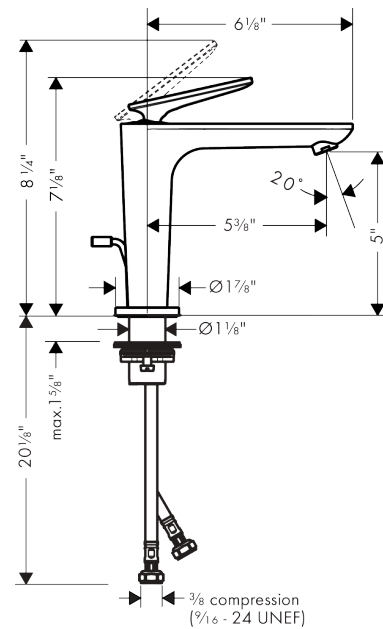

### Features

- Consists of: Single-Hole Faucet, Pop Up Drain
- Handle design: lever handle
- Spray pattern: Aerated spray
- Maximum flow rate: 1.2 GPM
- Ceramic cartridge
- Pop-Up Drain

### Scale drawing

**AXOR Citterio C**  
**Single-Hole Faucet 125 with CoolStart and Pop-up Drain, 1.2 GPM**  
Finish: **Brushed Bronze** Part no. : **49030141**

## Exploded drawing

Year of production: >02/25

**AXOR Citterio C**  
**Single-Hole Faucet 125 with CoolStart and Pop-up Drain, 1.2 GPM**  
 Finish: **Brushed Bronze** Part no. : **49030141**

## Spare parts list

Year of production: >02/25

Pos.		Part no.	Price	PU
1	handle	87796140	-	1
2	O-ring 11x1	92924000	-	1
3	O-ring 30x1,5	98433000	-	1
4	screw cover	93983000	-	1
5	nut	94989000	-	1
6	O-ring 28x1,5	98421000	-	1
7	O-ring 29x2	98391000	-	1
8	cartridge, assy	92900000	-	1
9	seal	93383000	-	1
10	adapter for cartridge	98866000	-	1
11	O-ring 23x2	98398000	-	1
12	aerator M18x1 (4,5 l/min)	92885140	-	1
14	escutcheon	87795140	-	1
15	O-ring 26x4	92191000	-	1
16	null	92909000	-	1
17	lever collar	97548000	-	1
18	connection hose 23½" M8x0,75 3/8"	98600001	-	1
19	O-ring 6,6x1,6	93019000	-	1
20	pull rod	96923000	-	1
a	pop up waste	88509140	-	1
b	lever arm 200mm (ball-Ø12mm)	96007000	-	1