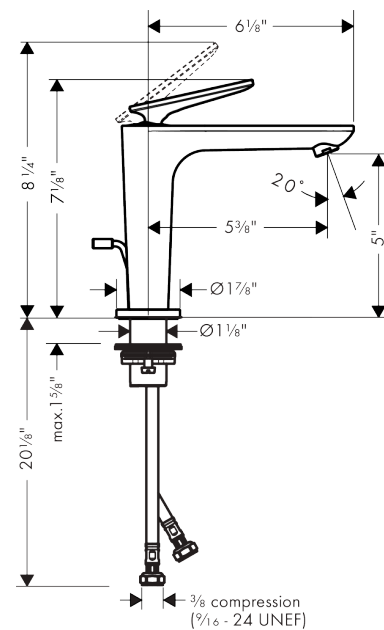

AXOR Citterio C
Single-Hole Faucet 125 with CoolStart and Pop-up Drain, 1.2 GPM
 Finish: **Brushed Gold Optic** Part no. : **49030251**

Features

- Consists of: Single-Hole Faucet, Pop Up Drain
- Handle design: lever handle
- Spray pattern: Aerated spray
- Maximum flow rate: 1.2 GPM
- Ceramic cartridge
- Pop-Up Drain

Item details

List Price \$ 924.00

Technology

Compliance / Sustainability

Product image

Scale drawing

AXOR Citterio C
Single-Hole Faucet 125 with CoolStart and Pop-up Drain, 1.2 GPM
 Finish: **Brushed Gold Optic** Part no. : **49030251**

Exploded drawing

Year of production: >02/25

AXOR Citterio C
Single-Hole Faucet 125 with CoolStart and Pop-up Drain, 1.2 GPM
 Finish: **Brushed Gold Optic** Part no. : **49030251**

Spare parts list

Year of production: >02/25

Pos.		Part no.	Price	PU
1	handle	87796250	-	1
2	O-ring 11x1	92924000	-	1
3	O-ring 30x1,5	98433000	-	1
4	screw cover	93983000	-	1
5	nut	94989000	-	1
6	O-ring 28x1,5	98421000	-	1
7	O-ring 29x2	98391000	-	1
8	cartridge, assy	92900000	-	1
9	seal	93383000	-	1
10	adapter for cartridge	98866000	-	1
11	O-ring 23x2	98398000	-	1
12	aerator M18x1 (4,5 l/min)	92885250	-	1
14	escutcheon	87795250	-	1
15	O-ring 26x4	92191000	-	1
16	null	92909000	-	1
17	lever collar	97548000	-	1
18	connection hose 23½" M8x0,75 3/8"	98600001	-	1
19	O-ring 6,6x1,6	93019000	-	1
20	pull rod	96923000	-	1
a	pop up waste	88509250	-	1
b	lever arm 200mm (ball-Ø12mm)	96007000	-	1