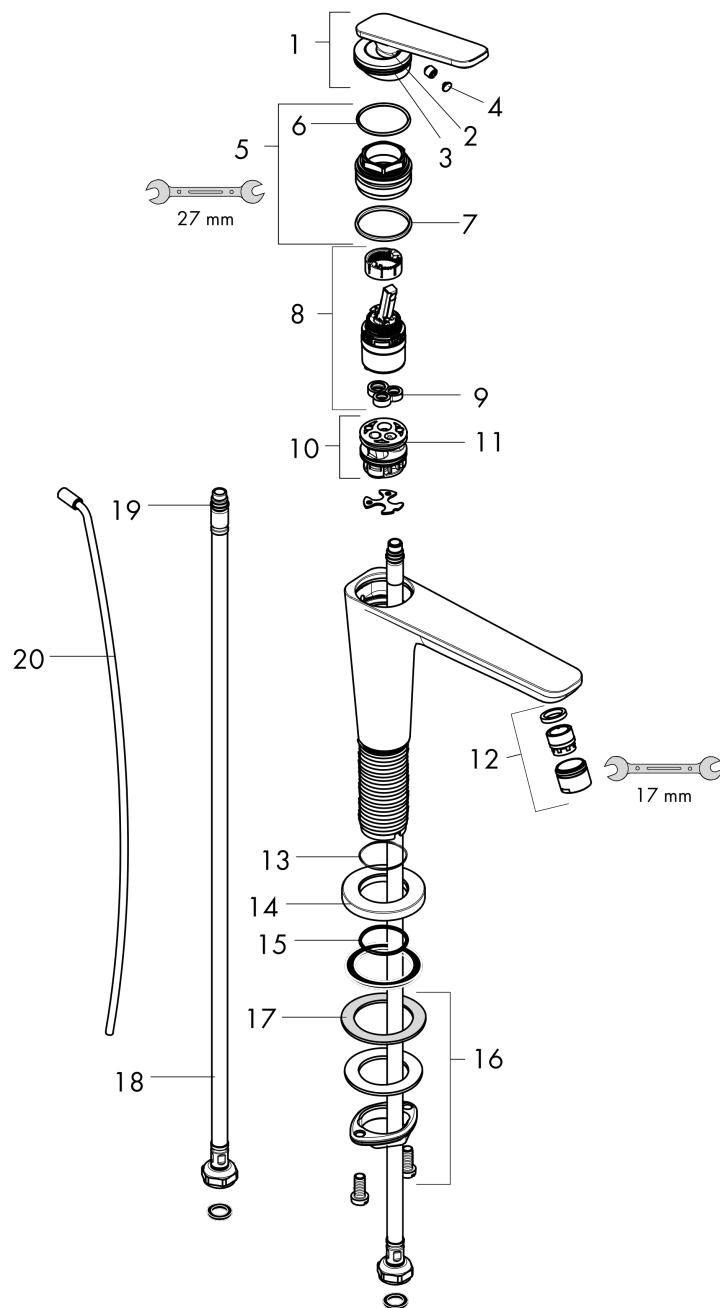

AXOR Citterio C
Single-Hole Faucet 125 with CoolStart and Pop-up Drain, 1.2 GPM
 Finish: **Brushed Gold Optic** Part no. : **49030251**

Features

- Consists of: Single-Hole Faucet, Pop Up Drain
- Handle design: lever handle
- Spray pattern: Aerated spray
- Maximum flow rate: 1.2 GPM
- Ceramic cartridge
- Pop-Up Drain

Item details

List Price \$ 924.00

Technology

Compliance / Sustainability

Product image

Scale drawing

AXOR Citterio C
Single-Hole Faucet 125 with CoolStart and Pop-up Drain, 1.2 GPM
 Finish: **Brushed Gold Optic** Part no. : **49030251**

Exploded drawing

Year of production: >02/25

AXOR Citterio C
Single-Hole Faucet 125 with CoolStart and Pop-up Drain, 1.2 GPM
 Finish: **Brushed Gold Optic** Part no. : **49030251**

Spare parts list

Year of production: >02/25

Pos.		Part no.	Price	PU
1	handle	87796250	-	1
2	O-ring 11x1	92924000	-	1
3	O-ring 30x1,5	98433000	-	1
4	screw cover	93983000	-	1
5	nut	94989000	-	1
6	O-ring 28x1,5	98421000	-	1
7	O-ring 29x2	98391000	-	1
8	cartridge, assy	92900000	-	1
9	seal	93383000	-	1
10	adapter for cartridge	98866000	-	1
11	O-ring 23x2	98398000	-	1
12	aerator M18x1 (4,5 l/min)	92885250	-	1
14	escutcheon	87795250	-	1
15	O-ring 26x4	92191000	-	1
16	null	92909000	-	1
17	lever collar	97548000	-	1
18	connection hose 23½" M8x0,75 3/8"	98600001	-	1
19	O-ring 6,6x1,6	93019000	-	1
20	pull rod	96923000	-	1
a	pop up waste	88509250	-	1
b	lever arm 200mm (ball-Ø12mm)	96007000	-	1