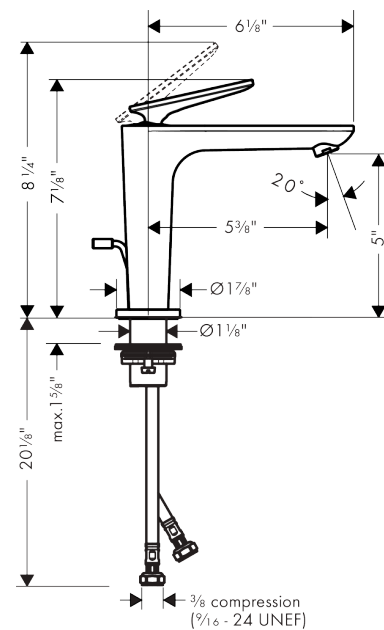

AXOR Citterio C
Single-Hole Faucet 125 with CoolStart and Pop-up Drain, 1.2 GPM
 Finish: **Brushed Black Chrome** Part no. : **49030341**

Features

- Consists of: Single-Hole Faucet, Pop Up Drain
- Handle design: lever handle
- Spray pattern: Aerated spray
- Maximum flow rate: 1.2 GPM
- Ceramic cartridge
- Pop-Up Drain

Item details

List Price \$ 924.00

Technology

Compliance / Sustainability

Product image

Scale drawing

AXOR Citterio C
Single-Hole Faucet 125 with CoolStart and Pop-up Drain, 1.2 GPM
Finish: **Brushed Black Chrome** Part no. : **49030341**

Exploded drawing

Year of production: >02/25

AXOR Citterio C
Single-Hole Faucet 125 with CoolStart and Pop-up Drain, 1.2 GPM
 Finish: **Brushed Black Chrome** Part no. : **49030341**

Spare parts list

Year of production: >02/25

Pos.		Part no.	Price	PU
1	handle	87796340	-	1
2	O-ring 11x1	92924000	-	1
3	O-ring 30x1,5	98433000	-	1
4	screw cover	93983000	-	1
5	nut	94989000	-	1
6	O-ring 28x1,5	98421000	-	1
7	O-ring 29x2	98391000	-	1
8	cartridge, assy	92900000	-	1
9	seal	93383000	-	1
10	adapter for cartridge	98866000	-	1
11	O-ring 23x2	98398000	-	1
12	aerator M18x1 (4,5 l/min)	92885340	-	1
14	escutcheon	87795340	-	1
15	O-ring 26x4	92191000	-	1
16	null	92909000	-	1
17	lever collar	97548000	-	1
18	connection hose 23½" M8x0,75 3/8"	98600001	-	1
19	O-ring 6,6x1,6	93019000	-	1
20	pull rod	96923000	-	1
a	pop up waste	88509340	-	1
b	lever arm 200mm (ball-Ø12mm)	96007000	-	1