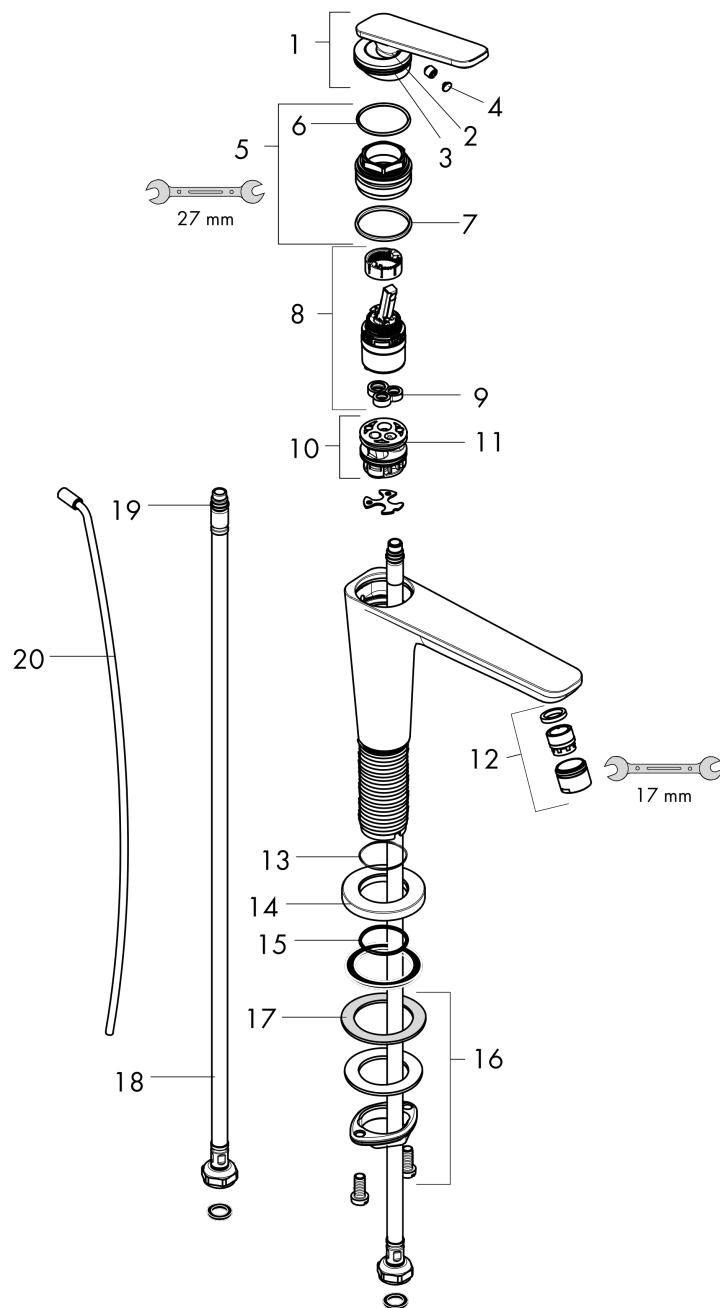

AXOR Citterio C
Single-Hole Faucet 125 with CoolStart and Pop-up Drain, 1.2 GPM
 Finish: **Brushed Black Chrome** Part no. : **49030341**

Features

- Consists of: Single-Hole Faucet, Pop Up Drain
- Handle design: lever handle
- Spray pattern: Aerated spray
- Maximum flow rate: 1.2 GPM
- Ceramic cartridge
- Pop-Up Drain

Item details

List Price \$ 924.00

Technology

Compliance / Sustainability

Product image

Scale drawing

AXOR Citterio C
Single-Hole Faucet 125 with CoolStart and Pop-up Drain, 1.2 GPM
Finish: **Brushed Black Chrome** Part no. : **49030341**

Exploded drawing

Year of production: >02/25

AXOR Citterio C
Single-Hole Faucet 125 with CoolStart and Pop-up Drain, 1.2 GPM
 Finish: **Brushed Black Chrome** Part no. : **49030341**

Spare parts list

Year of production: >02/25

Pos.		Part no.	Price	PU
1	handle	87796340	-	1
2	O-ring 11x1	92924000	-	1
3	O-ring 30x1,5	98433000	-	1
4	screw cover	93983000	-	1
5	nut	94989000	-	1
6	O-ring 28x1,5	98421000	-	1
7	O-ring 29x2	98391000	-	1
8	cartridge, assy	92900000	-	1
9	seal	93383000	-	1
10	adapter for cartridge	98866000	-	1
11	O-ring 23x2	98398000	-	1
12	aerator M18x1 (4,5 l/min)	92885340	-	1
14	escutcheon	87795340	-	1
15	O-ring 26x4	92191000	-	1
16	null	92909000	-	1
17	lever collar	97548000	-	1
18	connection hose 23½" M8x0,75 3/8"	98600001	-	1
19	O-ring 6,6x1,6	93019000	-	1
20	pull rod	96923000	-	1
a	pop up waste	88509340	-	1
b	lever arm 200mm (ball-Ø12mm)	96007000	-	1