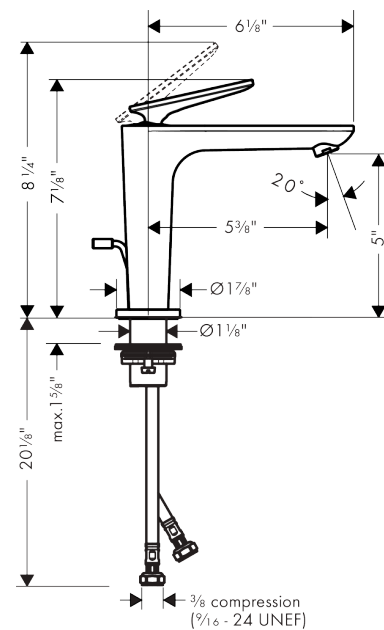

AXOR Citterio C
Single-Hole Faucet 125 with CoolStart and Pop-up Drain, 1.2 GPM
 Finish: **Matte Black** Part no. : **49030671**

Features

- Consists of: Single-Hole Faucet, Pop Up Drain
- Handle design: lever handle
- Spray pattern: Aerated spray
- Maximum flow rate: 1.2 GPM
- Ceramic cartridge
- Pop-Up Drain

Item details

List Price \$ 924.00

Technology

Compliance / Sustainability

Product image

Scale drawing

AXOR Citterio C
Single-Hole Faucet 125 with CoolStart and Pop-up Drain, 1.2 GPM
 Finish: **Matte Black** Part no. : **49030671**

Exploded drawing

Year of production: >02/25

AXOR Citterio C
Single-Hole Faucet 125 with CoolStart and Pop-up Drain, 1.2 GPM
 Finish: **Matte Black** Part no. : **49030671**

Spare parts list

Year of production: >02/25

Pos.		Part no.	Price	PU
1	handle	87796670	-	1
2	O-ring 11x1	92924000	-	1
3	O-ring 30x1,5	98433000	-	1
4	screw cover	93983000	-	1
5	nut	94989000	-	1
6	O-ring 28x1,5	98421000	-	1
7	O-ring 29x2	98391000	-	1
8	cartridge, assy	92900000	-	1
9	seal	93383000	-	1
10	adapter for cartridge	98866000	-	1
11	O-ring 23x2	98398000	-	1
12	aerator M18x1 (4,5 l/min)	92885670	-	1
14	escutcheon	87795670	-	1
15	O-ring 26x4	92191000	-	1
16	null	92909000	-	1
17	lever collar	97548000	-	1
18	connection hose 23½" M8x0,75 3/8"	98600001	-	1
19	O-ring 6,6x1,6	93019000	-	1
20	pull rod	96923000	-	1
a	pop up waste	88509670	-	1
b	lever arm 200mm (ball-Ø12mm)	96007000	-	1