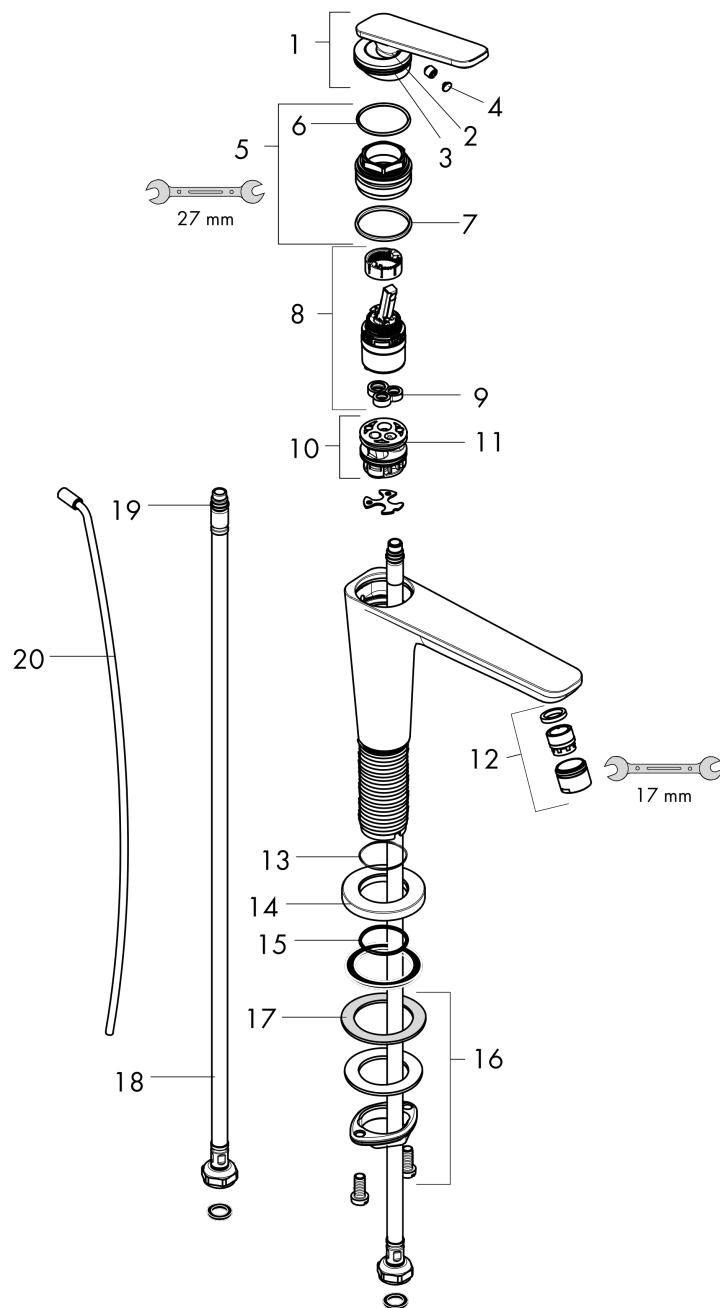

AXOR Citterio C
Single-Hole Faucet 125 with CoolStart and Pop-up Drain, 1.2 GPM
 Finish: **Matte Black** Part no. : **49030671**

Features

- Consists of: Single-Hole Faucet, Pop Up Drain
- Handle design: lever handle
- Spray pattern: Aerated spray
- Maximum flow rate: 1.2 GPM
- Ceramic cartridge
- Pop-Up Drain

Item details

List Price \$ 924.00

Technology

Compliance / Sustainability

Product image

Scale drawing

AXOR Citterio C
Single-Hole Faucet 125 with CoolStart and Pop-up Drain, 1.2 GPM
 Finish: **Matte Black** Part no. : **49030671**

Exploded drawing

Year of production: >02/25

AXOR Citterio C
Single-Hole Faucet 125 with CoolStart and Pop-up Drain, 1.2 GPM
 Finish: **Matte Black** Part no. : **49030671**

Spare parts list

Year of production: >02/25

Pos.		Part no.	Price	PU
1	handle	87796670	-	1
2	O-ring 11x1	92924000	-	1
3	O-ring 30x1,5	98433000	-	1
4	screw cover	93983000	-	1
5	nut	94989000	-	1
6	O-ring 28x1,5	98421000	-	1
7	O-ring 29x2	98391000	-	1
8	cartridge, assy	92900000	-	1
9	seal	93383000	-	1
10	adapter for cartridge	98866000	-	1
11	O-ring 23x2	98398000	-	1
12	aerator M18x1 (4,5 l/min)	92885670	-	1
14	escutcheon	87795670	-	1
15	O-ring 26x4	92191000	-	1
16	null	92909000	-	1
17	lever collar	97548000	-	1
18	connection hose 23½" M8x0,75 3/8"	98600001	-	1
19	O-ring 6,6x1,6	93019000	-	1
20	pull rod	96923000	-	1
a	pop up waste	88509670	-	1
b	lever arm 200mm (ball-Ø12mm)	96007000	-	1