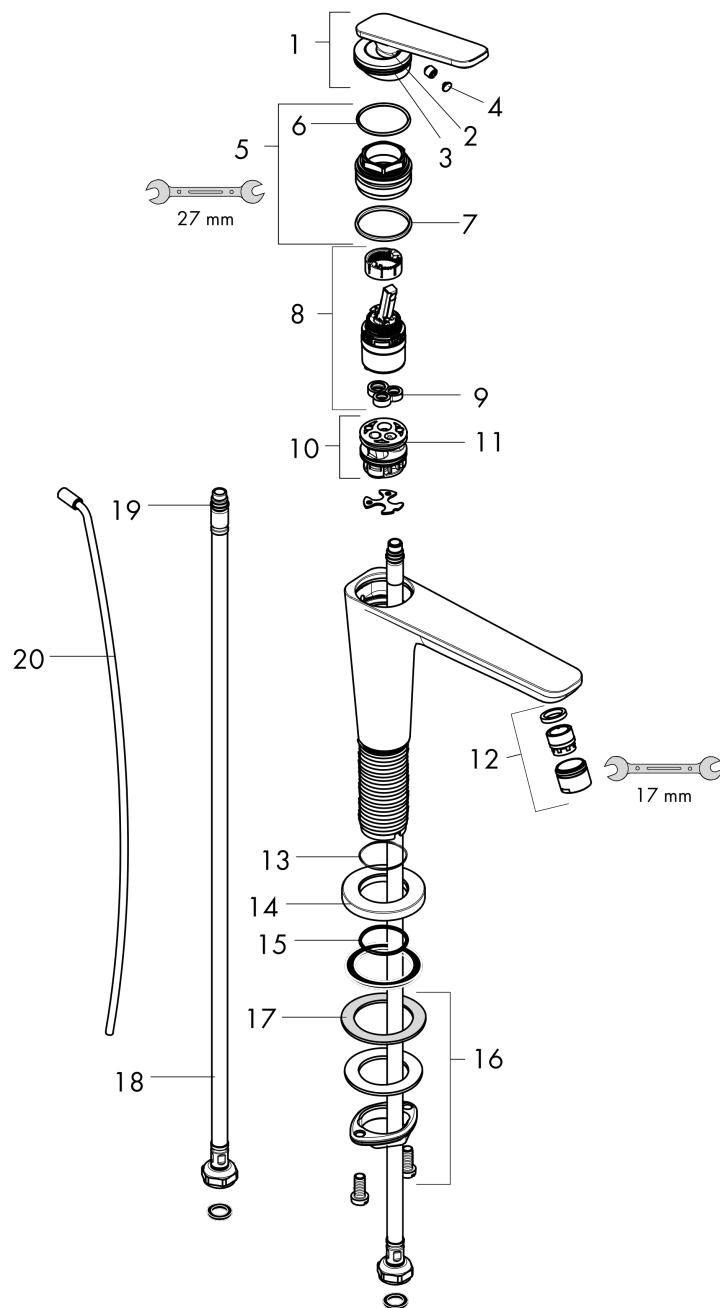

AXOR Citterio C
Single-Hole Faucet 125 with CoolStart and Pop-up Drain, 1.2 GPM
 Finish: **Brushed Nickel** Part no. : **49030821**

Exploded drawing

Year of production: >02/25

AXOR Citterio C
Single-Hole Faucet 125 with CoolStart and Pop-up Drain, 1.2 GPM
 Finish: **Brushed Nickel** Part no. : **49030821**

Spare parts list

Year of production: >02/25

Pos.		Part no.	Price	PU
1	handle	87796670	-	1
2	O-ring 11x1	92924000	-	1
3	O-ring 30x1,5	98433000	-	1
4	screw cover	93983000	-	1
5	nut	94989000	-	1
6	O-ring 28x1,5	98421000	-	1
7	O-ring 29x2	98391000	-	1
8	cartridge, assy	92900000	-	1
9	seal	93383000	-	1
10	adapter for cartridge	98866000	-	1
11	O-ring 23x2	98398000	-	1
12	aerator M18x1 (4,5 l/min)	92885670	-	1
14	escutcheon	87795670	-	1
15	O-ring 26x4	92191000	-	1
16	null	92909000	-	1
17	lever collar	97548000	-	1
18	connection hose 23½" M8x0,75 3/8"	98600001	-	1
19	O-ring 6,6x1,6	93019000	-	1
20	pull rod	96923000	-	1
a	pop up waste	88509670	-	1
b	lever arm 200mm (ball-Ø12mm)	96007000	-	1