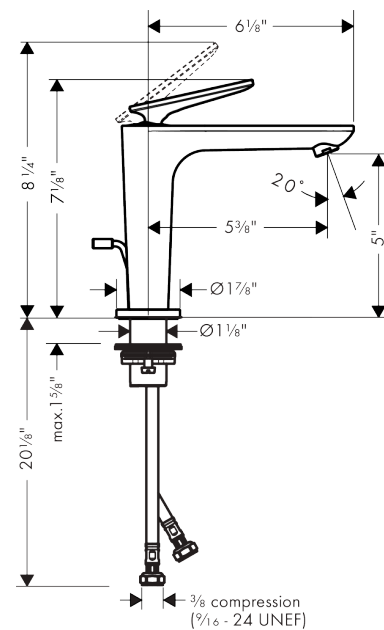

### Features

- Consists of: Single-Hole Faucet, Pop Up Drain
- Handle design: lever handle
- Spray pattern: Aerated spray
- Maximum flow rate: 1.2 GPM
- Ceramic cartridge
- Pop-Up Drain

### Scale drawing

**AXOR Citterio C**  
**Single-Hole Faucet 125 with CoolStart and Pop-up Drain, 1.2 GPM**  
Finish: **Polished Nickel** Part no. : **49030831**

## Exploded drawing

Year of production: >02/25

**AXOR Citterio C**  
**Single-Hole Faucet 125 with CoolStart and Pop-up Drain, 1.2 GPM**  
 Finish: **Polished Nickel** Part no. : **49030831**

## Spare parts list

Year of production: >02/25

Pos.		Part no.	Price	PU
1	handle	87796830	-	1
2	O-ring 11x1	92924000	-	1
3	O-ring 30x1,5	98433000	-	1
4	screw cover	93983000	-	1
5	nut	94989000	-	1
6	O-ring 28x1,5	98421000	-	1
7	O-ring 29x2	98391000	-	1
8	cartridge, assy	92900000	-	1
9	seal	93383000	-	1
10	adapter for cartridge	98866000	-	1
11	O-ring 23x2	98398000	-	1
12	aerator M18x1 (4,5 l/min)	92885830	-	1
14	escutcheon	87795830	-	1
15	O-ring 26x4	92191000	-	1
16	null	92909000	-	1
17	lever collar	97548000	-	1
18	connection hose 23½" M8x0,75 3/8"	98600001	-	1
19	O-ring 6,6x1,6	93019000	-	1
20	pull rod	96923000	-	1
a	pop up waste	88509830	-	1
b	lever arm 200mm (ball-Ø12mm)	96007000	-	1