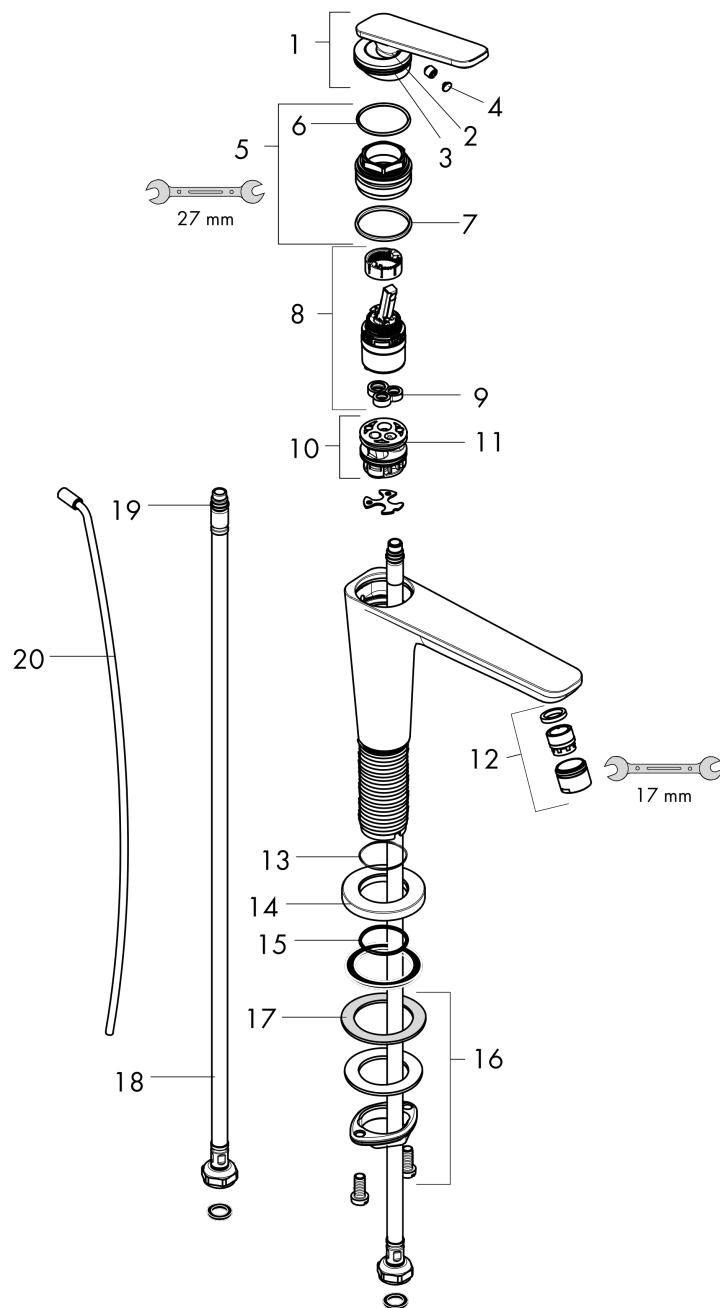

### Product image

### Scale drawing

**AXOR Citterio C**  
**Single-Hole Faucet 125 with CoolStart and Pop-up Drain, 1.2 GPM**  
Finish: **Polished Nickel** Part no. : **49030831**

## Exploded drawing

Year of production: >02/25

**AXOR Citterio C**  
**Single-Hole Faucet 125 with CoolStart and Pop-up Drain, 1.2 GPM**  
 Finish: **Polished Nickel** Part no. : **49030831**

## Spare parts list

Year of production: >02/25

Pos.		Part no.	Price	PU
1	handle	87796830	-	1
2	O-ring 11x1	92924000	-	1
3	O-ring 30x1,5	98433000	-	1
4	screw cover	93983000	-	1
5	nut	94989000	-	1
6	O-ring 28x1,5	98421000	-	1
7	O-ring 29x2	98391000	-	1
8	cartridge, assy	92900000	-	1
9	seal	93383000	-	1
10	adapter for cartridge	98866000	-	1
11	O-ring 23x2	98398000	-	1
12	aerator M18x1 (4,5 l/min)	92885830	-	1
14	escutcheon	87795830	-	1
15	O-ring 26x4	92191000	-	1
16	null	92909000	-	1
17	lever collar	97548000	-	1
18	connection hose 23½" M8x0,75 3/8"	98600001	-	1
19	O-ring 6,6x1,6	93019000	-	1
20	pull rod	96923000	-	1
a	pop up waste	88509830	-	1
b	lever arm 200mm (ball-Ø12mm)	96007000	-	1