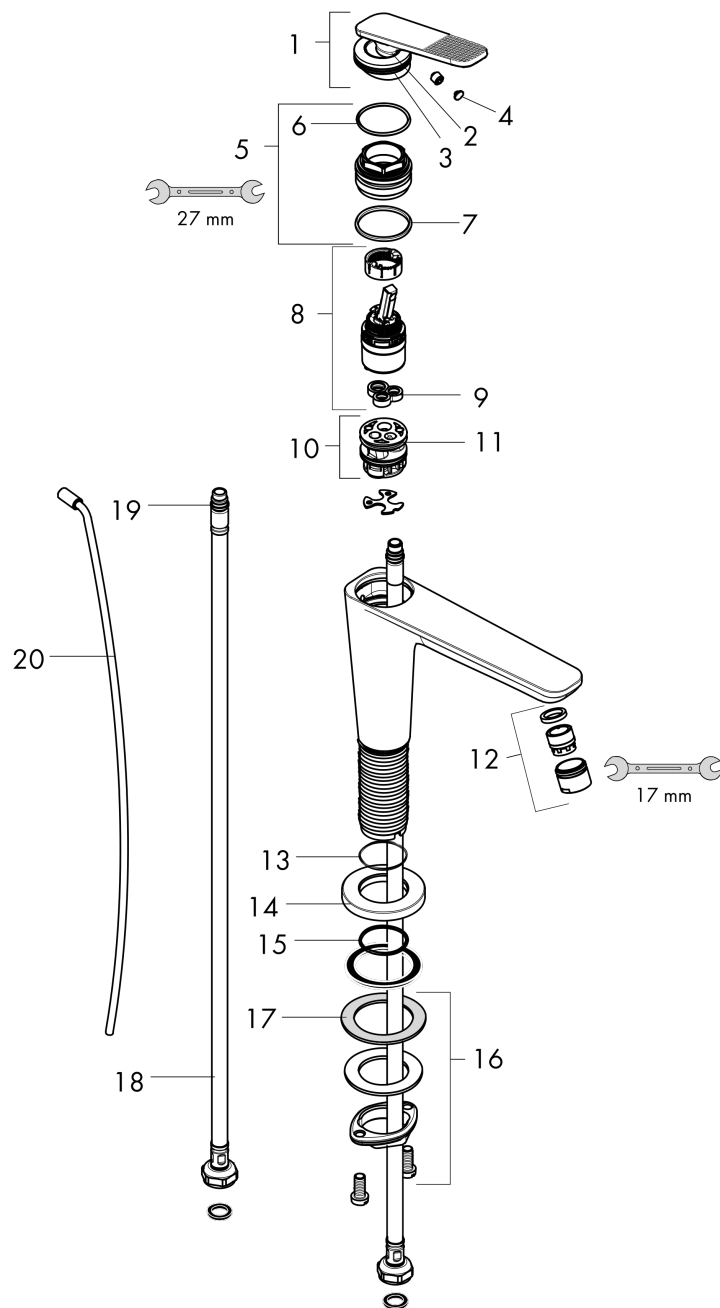

AXOR Citterio C
Single-Hole Faucet 125 with CoolStart and Pop-up Drain, Cubic Cut, 1.2 GPM
 Finish: **Chrome** Part no. : **49031001**

Exploded drawing

Year of production: >02/25

AXOR Citterio C
Single-Hole Faucet 125 with CoolStart and Pop-up Drain, Cubic Cut, 1.2 GPM
 Finish: **Chrome** Part no. : **49031001**

Spare parts list

Year of production: >02/25

Pos.		Part no.	Price	PU
1	handle	87797000	-	1
2	O-ring 11x1	92924000	-	1
3	O-ring 30x1,5	98433000	-	1
4	screw cover	93983000	-	1
5	nut	94989000	-	1
6	O-ring 28x1,5	98421000	-	1
7	O-ring 29x2	98391000	-	1
8	cartridge, assy	92900000	-	1
9	seal	93383000	-	1
10	adapter for cartridge	98866000	-	1
11	O-ring 23x2	98398000	-	1
12	aerator M18x1 (4,5 l/min)	92885000	-	1
14	escutcheon	87795000	-	1
15	O-ring 26x4	92191000	-	1
16	null	92909000	-	1
17	lever collar	97548000	-	1
18	connection hose 23½" M8x0,75 3/8"	98600001	-	1
19	O-ring 6,6x1,6	93019000	-	1
20	pull rod	96923000	-	1
a	pop up waste	88509000	-	1
b	lever arm 200mm (ball-Ø12mm)	96007000	-	1