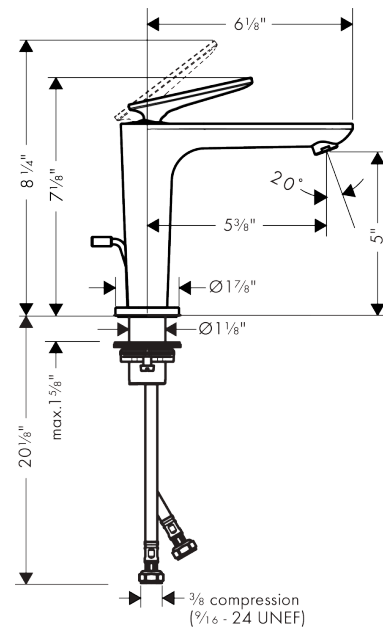

### Features

- Consists of: Single-Hole Faucet, Pop Up Drain
- Handle design: lever handle
- Spray pattern: Aerated spray
- Maximum flow rate: 1.2 GPM
- Ceramic cartridge
- Pop-Up Drain

### Scale drawing

**AXOR Citterio C**  
**Single-Hole Faucet 125 with CoolStart and Pop-up Drain, Cubic Cut, 1.2 GPM**  
Finish: **Brushed Bronze** Part no. : **49031141**

## Exploded drawing

Year of production: >02/25

### Spare parts list

Year of production: >02/25

Pos.		Part no.	Price	PU
1	handle	87797140	-	1
2	O-ring 11x1	92924000	-	1
3	O-ring 30x1,5	98433000	-	1
4	screw cover	93983000	-	1
5	nut	94989000	-	1
6	O-ring 28x1,5	98421000	-	1
7	O-ring 29x2	98391000	-	1
8	cartridge, assy	92900000	-	1
9	seal	93383000	-	1
10	adapter for cartridge	98866000	-	1
11	O-ring 23x2	98398000	-	1
12	aerator M18x1 (4,5 l/min)	92885140	-	1
14	escutcheon	87795140	-	1
15	O-ring 26x4	92191000	-	1
16	null	92909000	-	1
17	lever collar	97548000	-	1
18	connection hose 23½" M8x0,75 3/8"	98600001	-	1
19	O-ring 6,6x1,6	93019000	-	1
20	pull rod	96923000	-	1
a	pop up waste	88509140	-	1
b	lever arm 200mm (ball-Ø12mm)	96007000	-	1