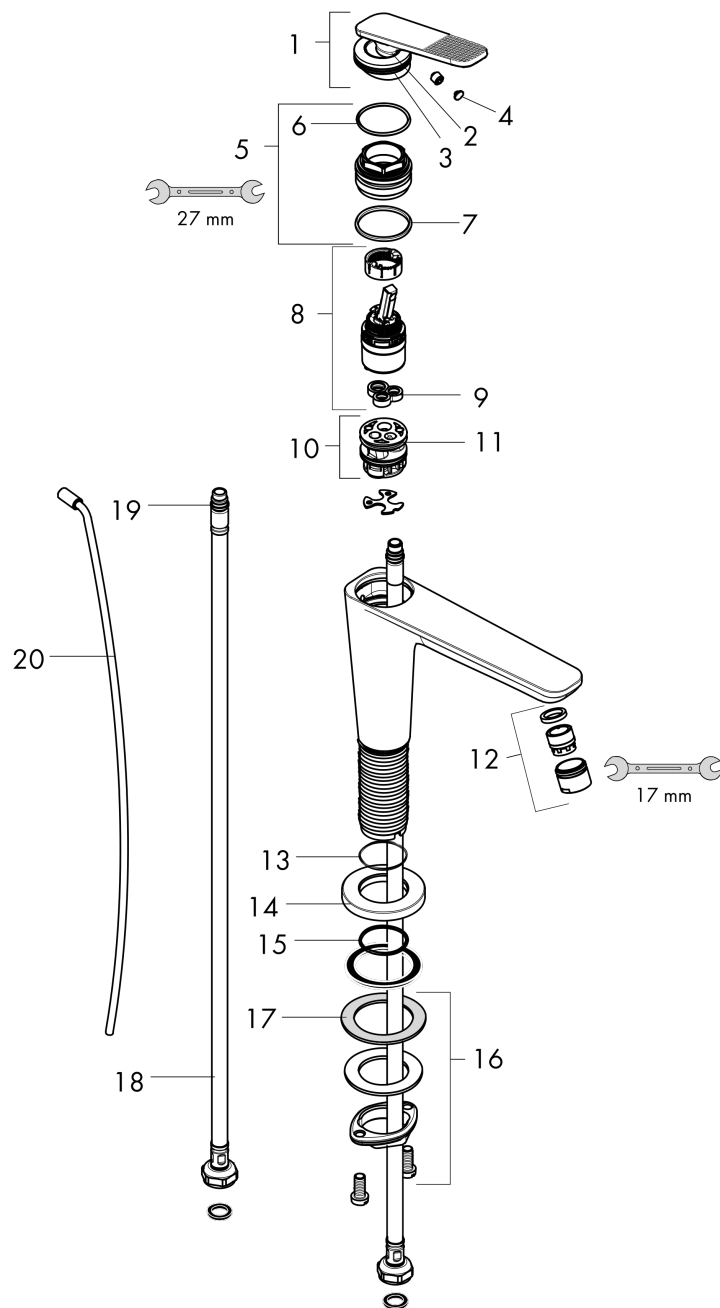

### Scale drawing

**AXOR Citterio C**  
**Single-Hole Faucet 125 with CoolStart and Pop-up Drain, Cubic Cut, 1.2 GPM**  
Finish: **Brushed Bronze** Part no. : **49031141**

## Exploded drawing

Year of production: >02/25

## AXOR Citterio C

Single-Hole Faucet 125 with CoolStart and Pop-up Drain, Cubic Cut, 1.2 GPM

Finish: **Brushed Bronze** Part no. : **49031141**

### Spare parts list

Year of production: >02/25

Pos.		Part no.	Price	PU
1	handle	87797140	-	1
2	O-ring 11x1	92924000	-	1
3	O-ring 30x1,5	98433000	-	1
4	screw cover	93983000	-	1
5	nut	94989000	-	1
6	O-ring 28x1,5	98421000	-	1
7	O-ring 29x2	98391000	-	1
8	cartridge, assy	92900000	-	1
9	seal	93383000	-	1
10	adapter for cartridge	98866000	-	1
11	O-ring 23x2	98398000	-	1
12	aerator M18x1 (4,5 l/min)	92885140	-	1
14	escutcheon	87795140	-	1
15	O-ring 26x4	92191000	-	1
16	null	92909000	-	1
17	lever collar	97548000	-	1
18	connection hose 23½" M8x0,75 3/8"	98600001	-	1
19	O-ring 6,6x1,6	93019000	-	1
20	pull rod	96923000	-	1
a	pop up waste	88509140	-	1
b	lever arm 200mm (ball-Ø12mm)	96007000	-	1