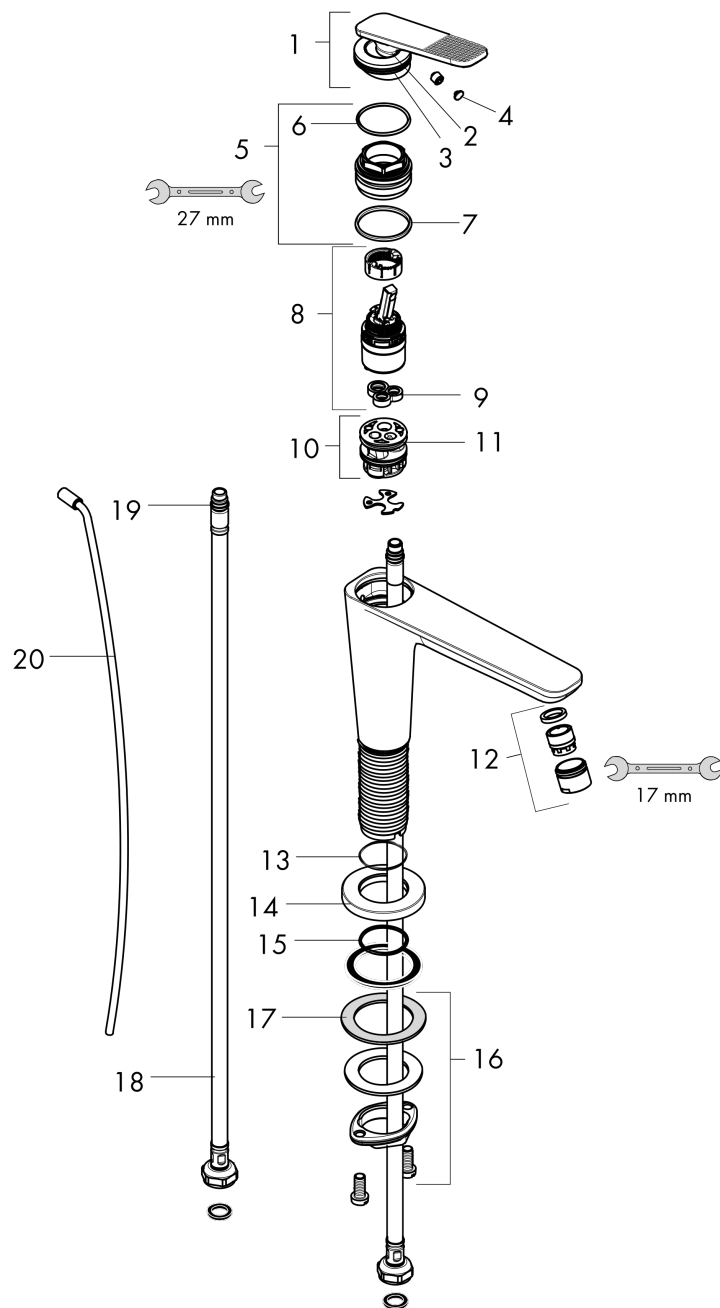

AXOR Citterio C
Single-Hole Faucet 125 with CoolStart and Pop-up Drain, Cubic Cut, 1.2 GPM
 Finish: **Brushed Gold Optic** Part no. : **49031251**

Exploded drawing

Year of production: >02/25

AXOR Citterio C

Single-Hole Faucet 125 with CoolStart and Pop-up Drain, Cubic Cut, 1.2 GPM

Finish: **Brushed Gold Optic** Part no. : **49031251**

Spare parts list

Year of production: >02/25

| Pos. | | Part no. | Price | PU |
|------|-----------------------------------|----------|-------|----|
| 1 | handle | 87797250 | - | 1 |
| 2 | O-ring 11x1 | 92924000 | - | 1 |
| 3 | O-ring 30x1,5 | 98433000 | - | 1 |
| 4 | screw cover | 93983000 | - | 1 |
| 5 | nut | 94989000 | - | 1 |
| 6 | O-ring 28x1,5 | 98421000 | - | 1 |
| 7 | O-ring 29x2 | 98391000 | - | 1 |
| 8 | cartridge, assy | 92900000 | - | 1 |
| 9 | seal | 93383000 | - | 1 |
| 10 | adapter for cartridge | 98866000 | - | 1 |
| 11 | O-ring 23x2 | 98398000 | - | 1 |
| 12 | aerator M18x1 (4,5 l/min) | 92885250 | - | 1 |
| 13 | O-Ring 46x2 | 98195000 | - | 1 |
| 14 | escutcheon | 87795250 | - | 1 |
| 15 | O-ring 26x4 | 92191000 | - | 1 |
| 16 | null | 92909000 | - | 1 |
| 17 | lever collar | 97548000 | - | 1 |
| 18 | connection hose 23½" M8x0,75 3/8" | 98600001 | - | 1 |
| 19 | O-ring 6,6x1,6 | 93019000 | - | 1 |
| 20 | pull rod | 96923000 | - | 1 |
| a | pop up waste | 88509250 | - | 1 |
| b | lever arm 200mm (ball-Ø12mm) | 96007000 | - | 1 |