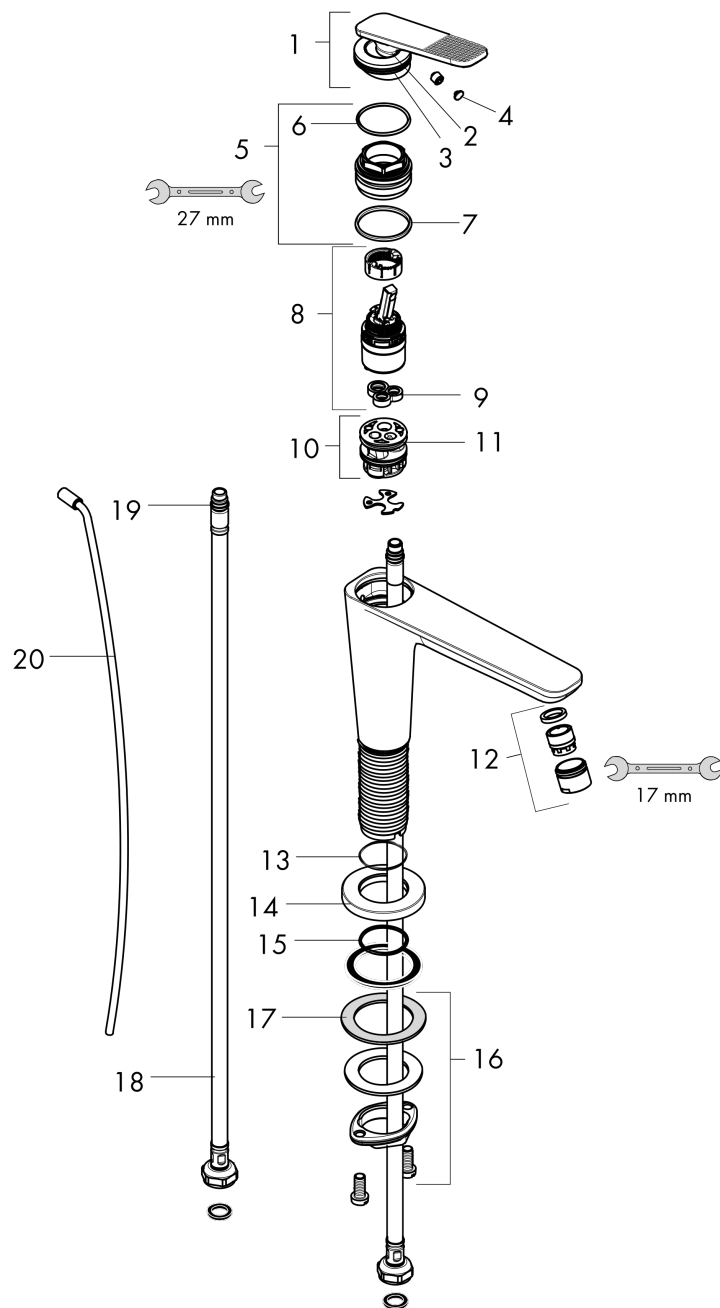

AXOR Citterio C
Single-Hole Faucet 125 with CoolStart and Pop-up Drain, Cubic Cut, 1.2 GPM
 Finish: **Matte Black** Part no. : **49031671**

Features

- Consists of: Single-Hole Faucet, Pop Up Drain
- Handle design: lever handle
- Spray pattern: Aerated spray
- Maximum flow rate: 1.2 GPM
- Ceramic cartridge
- Pop-Up Drain

Item details

List Price \$ 924.00

Technology

Compliance / Sustainability

Product image

Scale drawing

AXOR Citterio C
Single-Hole Faucet 125 with CoolStart and Pop-up Drain, Cubic Cut, 1.2 GPM
 Finish: **Matte Black** Part no. : **49031671**

Exploded drawing

Year of production: >02/25

AXOR Citterio C
Single-Hole Faucet 125 with CoolStart and Pop-up Drain, Cubic Cut, 1.2 GPM
 Finish: **Matte Black** Part no. : **49031671**

Spare parts list

Year of production: >02/25

Pos.		Part no.	Price	PU
1	handle	87797670	-	1
2	O-ring 11x1	92924000	-	1
3	O-ring 30x1,5	98433000	-	1
4	screw cover	93983000	-	1
5	nut	94989000	-	1
6	O-ring 28x1,5	98421000	-	1
7	O-ring 29x2	98391000	-	1
8	cartridge, assy	92900000	-	1
9	seal	93383000	-	1
10	adapter for cartridge	98866000	-	1
11	O-ring 23x2	98398000	-	1
12	aerator M18x1 (4,5 l/min)	92885670	-	1
14	escutcheon	87795670	-	1
15	O-ring 26x4	92191000	-	1
16	null	92909000	-	1
17	lever collar	97548000	-	1
18	connection hose 23½" M8x0,75 3/8"	98600001	-	1
19	O-ring 6,6x1,6	93019000	-	1
20	pull rod	96923000	-	1
a	pop up waste	88509670	-	1
b	lever arm 200mm (ball-Ø12mm)	96007000	-	1