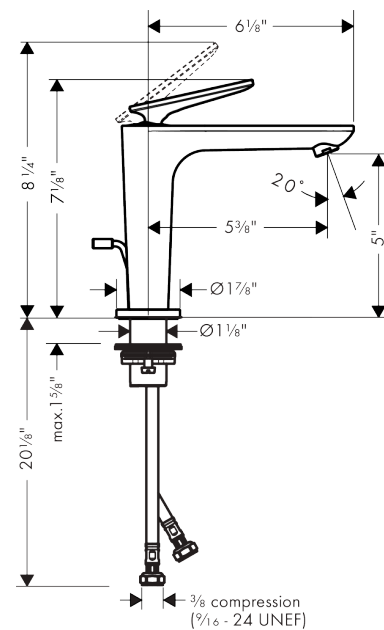

AXOR Citterio C
Single-Hole Faucet 125 with CoolStart and Pop-up Drain, Cubic Cut, 1.2 GPM
 Finish: **Matte Black** Part no. : **49031671**

Features

- Consists of: Single-Hole Faucet, Pop Up Drain
- Handle design: lever handle
- Spray pattern: Aerated spray
- Maximum flow rate: 1.2 GPM
- Ceramic cartridge
- Pop-Up Drain

Item details

List Price \$ 924.00

Technology

Compliance / Sustainability

Product image

Scale drawing

AXOR Citterio C
Single-Hole Faucet 125 with CoolStart and Pop-up Drain, Cubic Cut, 1.2 GPM
 Finish: **Matte Black** Part no. : **49031671**

Exploded drawing

Year of production: >02/25

AXOR Citterio C
Single-Hole Faucet 125 with CoolStart and Pop-up Drain, Cubic Cut, 1.2 GPM
 Finish: **Matte Black** Part no. : **49031671**

Spare parts list

Year of production: >02/25

Pos.		Part no.	Price	PU
1	handle	87797670	-	1
2	O-ring 11x1	92924000	-	1
3	O-ring 30x1,5	98433000	-	1
4	screw cover	93983000	-	1
5	nut	94989000	-	1
6	O-ring 28x1,5	98421000	-	1
7	O-ring 29x2	98391000	-	1
8	cartridge, assy	92900000	-	1
9	seal	93383000	-	1
10	adapter for cartridge	98866000	-	1
11	O-ring 23x2	98398000	-	1
12	aerator M18x1 (4,5 l/min)	92885670	-	1
14	escutcheon	87795670	-	1
15	O-ring 26x4	92191000	-	1
16	null	92909000	-	1
17	lever collar	97548000	-	1
18	connection hose 23½" M8x0,75 3/8"	98600001	-	1
19	O-ring 6,6x1,6	93019000	-	1
20	pull rod	96923000	-	1
a	pop up waste	88509670	-	1
b	lever arm 200mm (ball-Ø12mm)	96007000	-	1