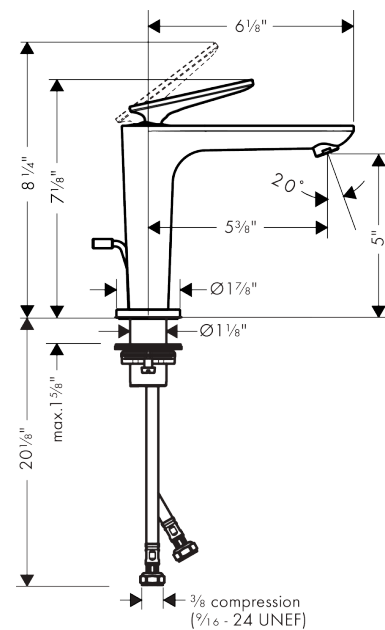

AXOR Citterio C
Single-Hole Faucet 125 with CoolStart and Pop-up Drain, Cubic Cut, 1.2 GPM
 Finish: **Brushed Nickel** Part no. : **49031821**

Features

- Consists of: Single-Hole Faucet, Pop Up Drain
- Handle design: lever handle
- Spray pattern: Aerated spray
- Maximum flow rate: 1.2 GPM
- Ceramic cartridge
- Pop-Up Drain

Item details

List Price \$ 924.00

Technology

Compliance / Sustainability

Product image

Scale drawing

AXOR Citterio C
Single-Hole Faucet 125 with CoolStart and Pop-up Drain, Cubic Cut, 1.2 GPM
 Finish: **Brushed Nickel** Part no. : **49031821**

Exploded drawing

Year of production: >02/25

AXOR Citterio C
Single-Hole Faucet 125 with CoolStart and Pop-up Drain, Cubic Cut, 1.2 GPM
 Finish: **Brushed Nickel** Part no. : **49031821**

Spare parts list

Year of production: >02/25

Pos.		Part no.	Price	PU
1	handle	87797670	-	1
2	O-ring 11x1	92924000	-	1
3	O-ring 30x1,5	98433000	-	1
4	screw cover	93983000	-	1
5	nut	94989000	-	1
6	O-ring 28x1,5	98421000	-	1
7	O-ring 29x2	98391000	-	1
8	cartridge, assy	92900000	-	1
9	seal	93383000	-	1
10	adapter for cartridge	98866000	-	1
11	O-ring 23x2	98398000	-	1
12	aerator M18x1 (4,5 l/min)	92885670	-	1
14	escutcheon	87795670	-	1
15	O-ring 26x4	92191000	-	1
16	null	92909000	-	1
17	lever collar	97548000	-	1
18	connection hose 23½" M8x0,75 3/8"	98600001	-	1
19	O-ring 6,6x1,6	93019000	-	1
20	pull rod	96923000	-	1
a	pop up waste	88509670	-	1
b	lever arm 200mm (ball-Ø12mm)	96007000	-	1