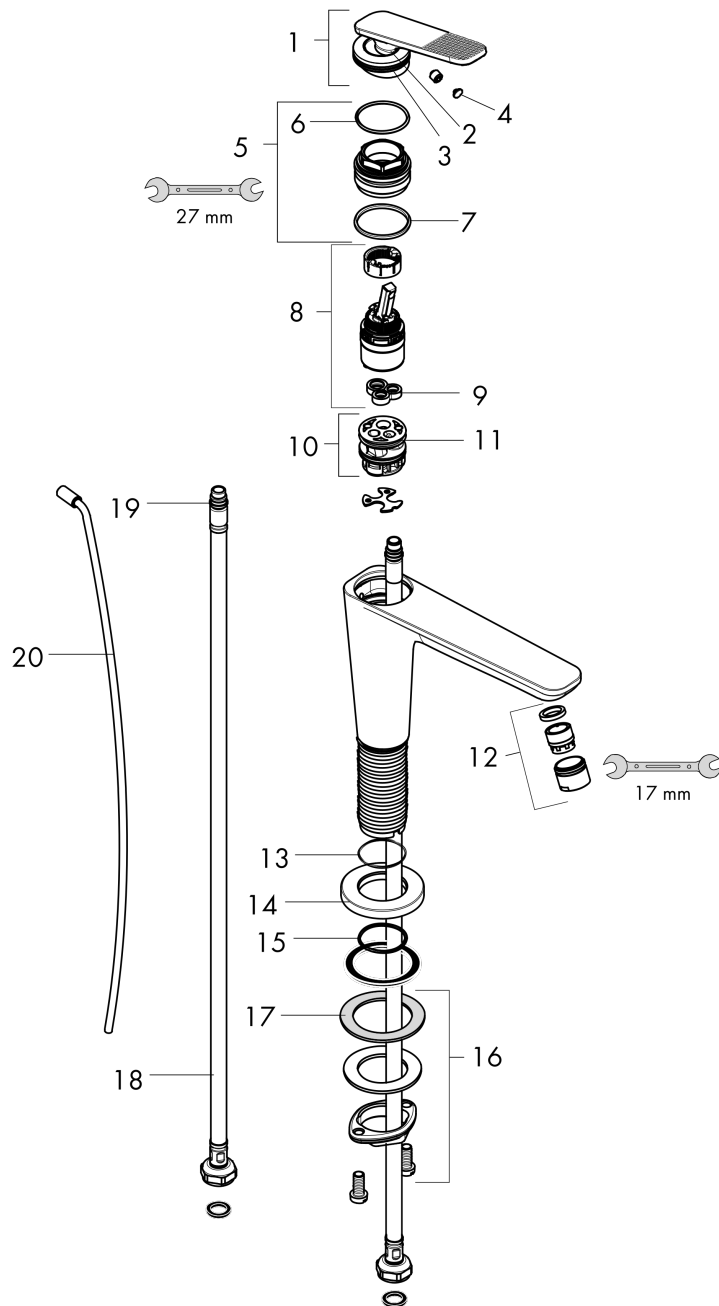

AXOR Citterio C
Single-Hole Faucet 125 with CoolStart and Pop-up Drain, Cubic Cut, 1.2 GPM
 Finish: **Brushed Nickel** Part no. : **49031821**

Features

- Consists of: Single-Hole Faucet, Pop Up Drain
- Handle design: lever handle
- Spray pattern: Aerated spray
- Maximum flow rate: 1.2 GPM
- Ceramic cartridge
- Pop-Up Drain

Item details

List Price \$ 924.00

Technology

Compliance / Sustainability

Product image

Scale drawing

AXOR Citterio C
Single-Hole Faucet 125 with CoolStart and Pop-up Drain, Cubic Cut, 1.2 GPM
 Finish: **Brushed Nickel** Part no. : **49031821**

Exploded drawing

Year of production: >02/25

AXOR Citterio C
Single-Hole Faucet 125 with CoolStart and Pop-up Drain, Cubic Cut, 1.2 GPM
 Finish: **Brushed Nickel** Part no. : **49031821**

Spare parts list

Year of production: >02/25

Pos.		Part no.	Price	PU
1	handle	87797670	-	1
2	O-ring 11x1	92924000	-	1
3	O-ring 30x1,5	98433000	-	1
4	screw cover	93983000	-	1
5	nut	94989000	-	1
6	O-ring 28x1,5	98421000	-	1
7	O-ring 29x2	98391000	-	1
8	cartridge, assy	92900000	-	1
9	seal	93383000	-	1
10	adapter for cartridge	98866000	-	1
11	O-ring 23x2	98398000	-	1
12	aerator M18x1 (4,5 l/min)	92885670	-	1
14	escutcheon	87795670	-	1
15	O-ring 26x4	92191000	-	1
16	null	92909000	-	1
17	lever collar	97548000	-	1
18	connection hose 23½" M8x0,75 3/8"	98600001	-	1
19	O-ring 6,6x1,6	93019000	-	1
20	pull rod	96923000	-	1
a	pop up waste	88509670	-	1
b	lever arm 200mm (ball-Ø12mm)	96007000	-	1