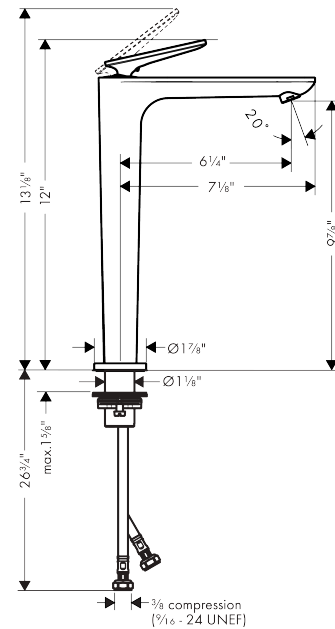

AXOR Citterio C
Single-Hole Faucet 250 CoolStart without Pop-Up Drain, 1.2 GPM
 Finish: **Brushed Bronze** Part no. : **49050141**

Features

- Consists of: Single-Hole Faucet
- Handle design: lever handle
- Spray pattern: Aerated spray
- Maximum flow rate: 1.2 GPM
- Ceramic cartridge

Item details

List Price \$ 1,122.00

Technology

Compliance / Sustainability

Product image

Scale drawing

AXOR Citterio C
Single-Hole Faucet 250 CoolStart without Pop-Up Drain, 1.2 GPM
 Finish: **Brushed Bronze** Part no. : **49050141**

Exploded drawing

Year of production: >02/25

AXOR Citterio C
Single-Hole Faucet 250 CoolStart without Pop-Up Drain, 1.2 GPM
 Finish: **Brushed Bronze** Part no. : **49050141**

Spare parts list

Year of production: >02/25

Pos.		Part no.	Price	PU
1	handle	87796140	-	1
2	O-ring 11x1	92924000	-	1
3	O-ring 30x1,5	98433000	-	1
4	screw cover	93983000	-	1
5	nut	94989000	-	1
6	O-ring 28x1,5	98421000	-	1
7	O-ring 29x2	98391000	-	1
8	cartridge, assy	92900000	-	1
9	seal	93383000	-	1
10	adapter for cartridge	98866000	-	1
11	O-ring 23x2	98398000	-	1
12	aerator M18x1 (4,5 l/min)	92885140	-	1
14	escutcheon	87795140	-	1
15	O-ring 26x4	92191000	-	1
16	null	92909000	-	1
17	lever collar	97548000	-	1
18	connection hose 35½" M8x0,75 3/8"	96316001	-	1
19	O-ring 6,6x1,6	93019000	-	1