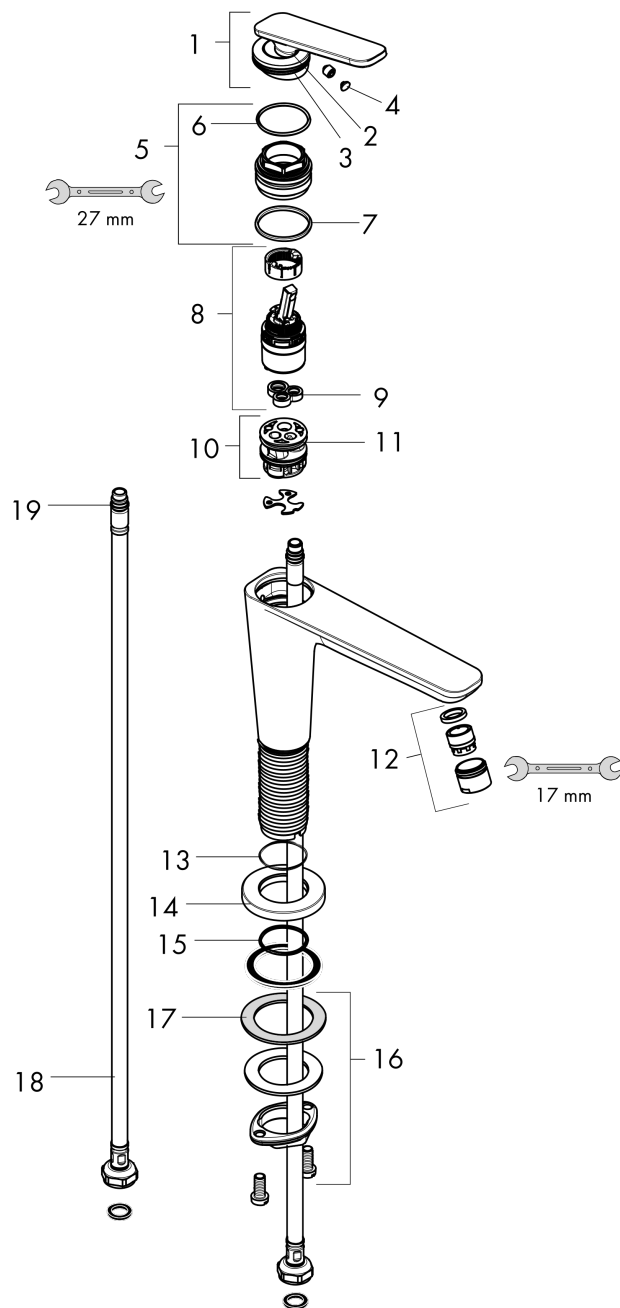

AXOR Citterio C
Single-Hole Faucet 250 CoolStart without Pop-Up Drain, 1.2 GPM
 Finish: **Brushed Bronze** Part no. : **49050141**

Features

- Consists of: Single-Hole Faucet
- Handle design: lever handle
- Spray pattern: Aerated spray
- Maximum flow rate: 1.2 GPM
- Ceramic cartridge

Item details

List Price \$ 1,122.00

Technology

Compliance / Sustainability

Product image

Scale drawing

AXOR Citterio C
Single-Hole Faucet 250 CoolStart without Pop-Up Drain, 1.2 GPM
 Finish: **Brushed Bronze** Part no. : **49050141**

Exploded drawing

Year of production: >02/25

AXOR Citterio C
Single-Hole Faucet 250 CoolStart without Pop-Up Drain, 1.2 GPM
 Finish: **Brushed Bronze** Part no. : **49050141**

Spare parts list

Year of production: >02/25

Pos.		Part no.	Price	PU
1	handle	87796140	-	1
2	O-ring 11x1	92924000	-	1
3	O-ring 30x1,5	98433000	-	1
4	screw cover	93983000	-	1
5	nut	94989000	-	1
6	O-ring 28x1,5	98421000	-	1
7	O-ring 29x2	98391000	-	1
8	cartridge, assy	92900000	-	1
9	seal	93383000	-	1
10	adapter for cartridge	98866000	-	1
11	O-ring 23x2	98398000	-	1
12	aerator M18x1 (4,5 l/min)	92885140	-	1
14	escutcheon	87795140	-	1
15	O-ring 26x4	92191000	-	1
16	null	92909000	-	1
17	lever collar	97548000	-	1
18	connection hose 35½" M8x0,75 3/8"	96316001	-	1
19	O-ring 6,6x1,6	93019000	-	1