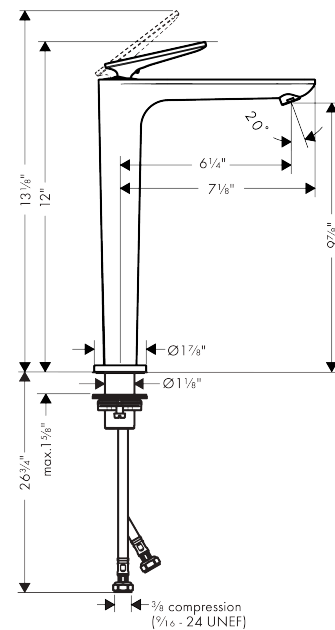

Scale drawing