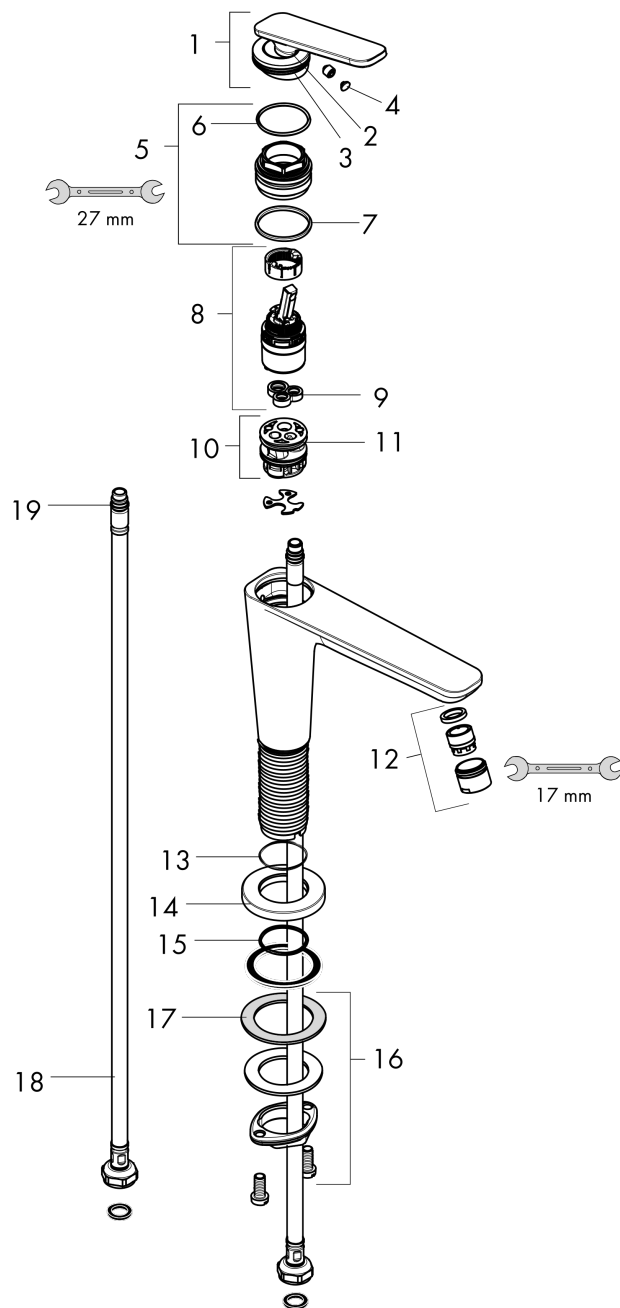

### Features

- Consists of: Single-Hole Faucet
- Handle design: lever handle
- Spray pattern: Aerated spray
- Maximum flow rate: 1.2 GPM
- Ceramic cartridge

### Scale drawing

**AXOR Citterio C**  
**Single-Hole Faucet 250 CoolStart without Pop-Up Drain, 1.2 GPM**  
Finish: **Matte Black** Part no. : **49050671**

## Exploded drawing

Year of production: >02/25

**AXOR Citterio C**  
**Single-Hole Faucet 250 CoolStart without Pop-Up Drain, 1.2 GPM**  
 Finish: **Matte Black** Part no. : **49050671**

## Spare parts list

Year of production: >02/25

Pos.		Part no.	Price	PU
1	handle	87796670	-	1
2	O-ring 11x1	92924000	-	1
3	O-ring 30x1,5	98433000	-	1
4	screw cover	93983000	-	1
5	nut	94989000	-	1
6	O-ring 28x1,5	98421000	-	1
7	O-ring 29x2	98391000	-	1
8	cartridge, assy	92900000	-	1
9	seal	93383000	-	1
10	adapter for cartridge	98866000	-	1
11	O-ring 23x2	98398000	-	1
12	aerator M18x1 (4,5 l/min)	92885670	-	1
14	escutcheon	87795670	-	1
15	O-ring 26x4	92191000	-	1
16	null	92909000	-	1
17	lever collar	97548000	-	1
18	connection hose 35½" M8x0,75 3/8"	96316001	-	1
19	O-ring 6,6x1,6	93019000	-	1