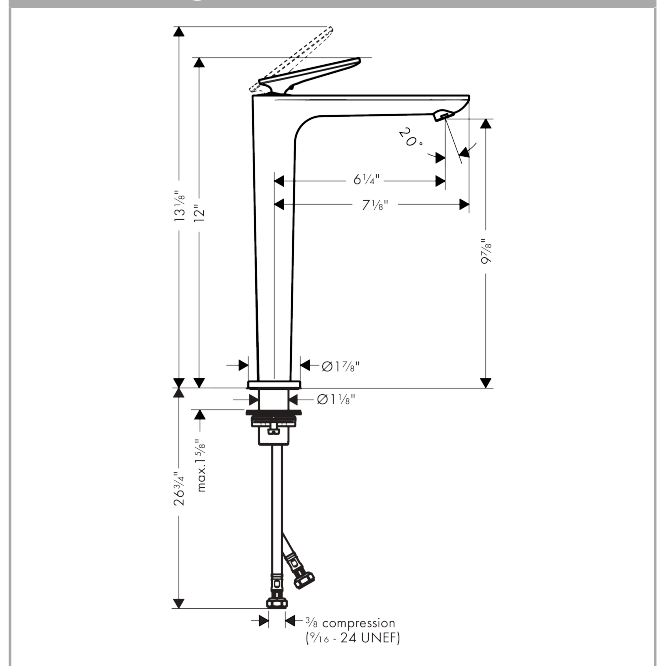

AXOR Citterio C
Single-Hole Faucet 250 CoolStart without Pop-Up Drain, 1.2 GPM
 Finish: **Polished Nickel** Part no. : **49050831**

Features

- Consists of: Single-Hole Faucet
- Handle design: lever handle
- Spray pattern: Aerated spray
- Maximum flow rate: 1.2 GPM
- Ceramic cartridge

Item details

List Price \$ 1,080.00

Technology

Compliance / Sustainability

Product image

Scale drawing

AXOR Citterio C
Single-Hole Faucet 250 CoolStart without Pop-Up Drain, 1.2 GPM
 Finish: **Polished Nickel** Part no. : **49050831**

Exploded drawing

Year of production: >02/25

AXOR Citterio C
Single-Hole Faucet 250 CoolStart without Pop-Up Drain, 1.2 GPM
 Finish: **Polished Nickel** Part no. : **49050831**

Spare parts list

Year of production: >02/25

Pos.		Part no.	Price	PU
1	handle	87796830	-	1
2	O-ring 11x1	92924000	-	1
3	O-ring 30x1,5	98433000	-	1
4	screw cover	93983000	-	1
5	nut	94989000	-	1
6	O-ring 28x1,5	98421000	-	1
7	O-ring 29x2	98391000	-	1
8	cartridge, assy	92900000	-	1
9	seal	93383000	-	1
10	adapter for cartridge	98866000	-	1
11	O-ring 23x2	98398000	-	1
12	aerator M18x1 (4,5 l/min)	92885830	-	1
14	escutcheon	87795830	-	1
15	O-ring 26x4	92191000	-	1
16	null	92909000	-	1
17	lever collar	97548000	-	1
18	connection hose 35½" M8x0,75 3/8"	96316001	-	1
19	O-ring 6,6x1,6	93019000	-	1