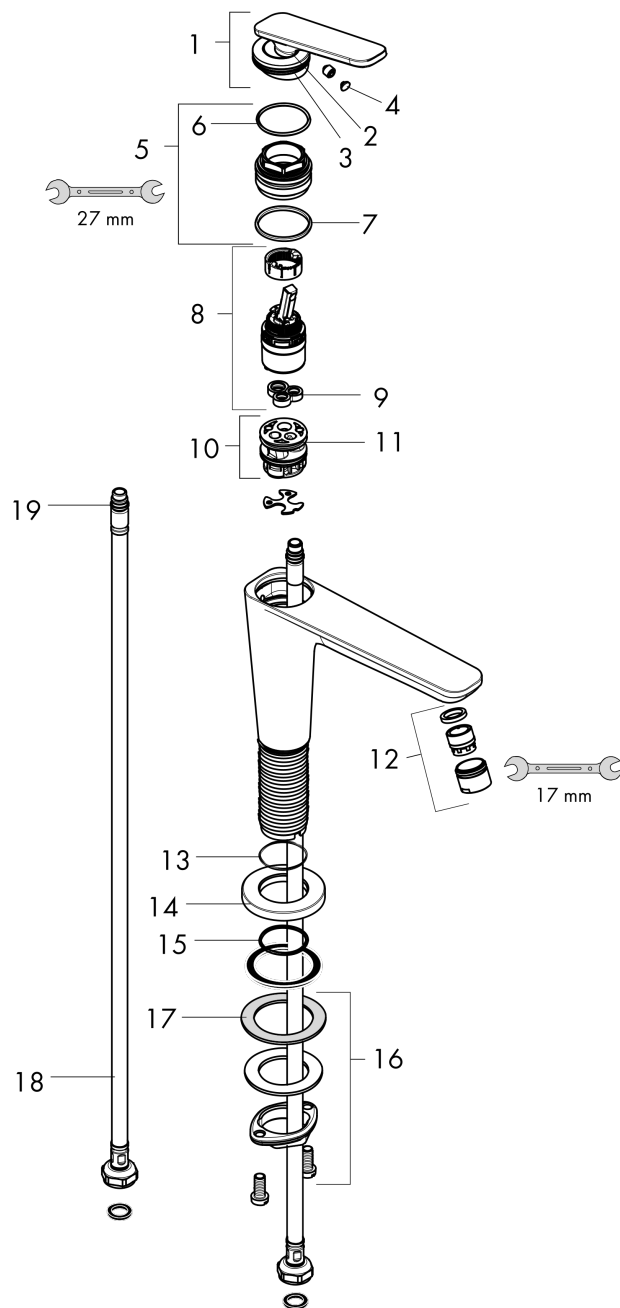

AXOR Citterio C
Single-Hole Faucet 250 CoolStart without Pop-Up Drain, 1.2 GPM
 Finish: **Polished Nickel** Part no. : **49050831**

Features

- Consists of: Single-Hole Faucet
- Handle design: lever handle
- Spray pattern: Aerated spray
- Maximum flow rate: 1.2 GPM
- Ceramic cartridge

Item details

List Price \$ 1,080.00

Technology

Compliance / Sustainability

Product image

Scale drawing

AXOR Citterio C
Single-Hole Faucet 250 CoolStart without Pop-Up Drain, 1.2 GPM
 Finish: **Polished Nickel** Part no. : **49050831**

Exploded drawing

Year of production: >02/25

AXOR Citterio C
Single-Hole Faucet 250 CoolStart without Pop-Up Drain, 1.2 GPM
 Finish: **Polished Nickel** Part no. : **49050831**

Spare parts list

Year of production: >02/25

Pos.		Part no.	Price	PU
1	handle	87796830	-	1
2	O-ring 11x1	92924000	-	1
3	O-ring 30x1,5	98433000	-	1
4	screw cover	93983000	-	1
5	nut	94989000	-	1
6	O-ring 28x1,5	98421000	-	1
7	O-ring 29x2	98391000	-	1
8	cartridge, assy	92900000	-	1
9	seal	93383000	-	1
10	adapter for cartridge	98866000	-	1
11	O-ring 23x2	98398000	-	1
12	aerator M18x1 (4,5 l/min)	92885830	-	1
14	escutcheon	87795830	-	1
15	O-ring 26x4	92191000	-	1
16	null	92909000	-	1
17	lever collar	97548000	-	1
18	connection hose 35½" M8x0,75 3/8"	96316001	-	1
19	O-ring 6,6x1,6	93019000	-	1