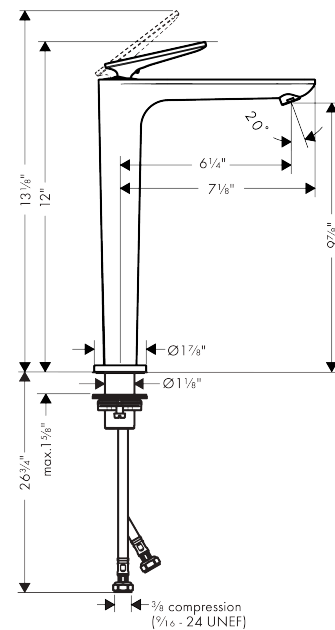

AXOR Citterio C
Single-Hole Faucet 250 CoolStart without Pop-Up Drain-Cubic Cut, 1.2 GPM
 Finish: **Chrome** Part no. : **49051001**

Features

- Consists of: Single-Hole Faucet
- Handle design: lever handle
- Spray pattern: Aerated spray
- Maximum flow rate: 1.2 GPM
- Ceramic cartridge

Item details

List Price \$ 850.00

Technology

Compliance / Sustainability

Product image

Scale drawing

AXOR Citterio C
Single-Hole Faucet 250 CoolStart without Pop-Up Drain-Cubic Cut, 1.2 GPM
 Finish: **Chrome** Part no. : **49051001**

Exploded drawing

Year of production: >02/25

AXOR Citterio C
Single-Hole Faucet 250 CoolStart without Pop-Up Drain-Cubic Cut, 1.2 GPM
 Finish: **Chrome** Part no. : **49051001**

Spare parts list

Year of production: >02/25

Pos.		Part no.	Price	PU
1	handle	87797000	-	1
2	O-ring 11x1	92924000	-	1
3	O-ring 30x1,5	98433000	-	1
4	screw cover	93983000	-	1
5	nut	94989000	-	1
6	O-ring 28x1,5	98421000	-	1
7	O-ring 29x2	98391000	-	1
8	cartridge, assy	92900000	-	1
9	seal	93383000	-	1
10	adapter for cartridge	98866000	-	1
11	O-ring 23x2	98398000	-	1
12	aerator M18x1 (4,5 l/min)	92885000	-	1
14	escutcheon	87795000	-	1
15	O-ring 26x4	92191000	-	1
16	null	92909000	-	1
17	lever collar	97548000	-	1
18	connection hose 35½" M8x0,75 3/8"	96316001	-	1
19	O-ring 6,6x1,6	93019000	-	1