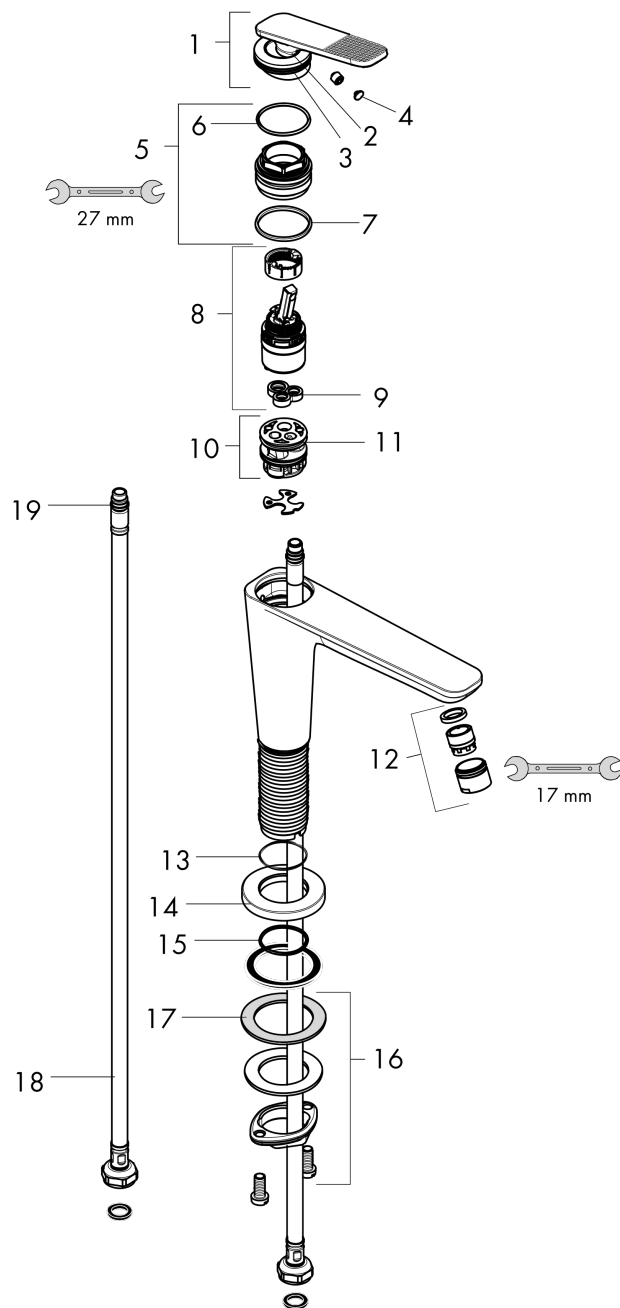

AXOR Citterio C
Single-Hole Faucet 250 CoolStart without Pop-Up Drain-Cubic Cut, 1.2 GPM
 Finish: **Chrome** Part no. : **49051001**

Features

- Consists of: Single-Hole Faucet
- Handle design: lever handle
- Spray pattern: Aerated spray
- Maximum flow rate: 1.2 GPM
- Ceramic cartridge

Item details

List Price \$ 850.00

Technology

Compliance / Sustainability

Product image

Scale drawing

AXOR Citterio C
Single-Hole Faucet 250 CoolStart without Pop-Up Drain-Cubic Cut, 1.2 GPM
 Finish: **Chrome** Part no. : **49051001**

Exploded drawing

Year of production: >02/25

AXOR Citterio C
Single-Hole Faucet 250 CoolStart without Pop-Up Drain-Cubic Cut, 1.2 GPM
 Finish: **Chrome** Part no. : **49051001**

Spare parts list

Year of production: >02/25

Pos.		Part no.	Price	PU
1	handle	87797000	-	1
2	O-ring 11x1	92924000	-	1
3	O-ring 30x1,5	98433000	-	1
4	screw cover	93983000	-	1
5	nut	94989000	-	1
6	O-ring 28x1,5	98421000	-	1
7	O-ring 29x2	98391000	-	1
8	cartridge, assy	92900000	-	1
9	seal	93383000	-	1
10	adapter for cartridge	98866000	-	1
11	O-ring 23x2	98398000	-	1
12	aerator M18x1 (4,5 l/min)	92885000	-	1
14	escutcheon	87795000	-	1
15	O-ring 26x4	92191000	-	1
16	null	92909000	-	1
17	lever collar	97548000	-	1
18	connection hose 35½" M8x0,75 3/8"	96316001	-	1
19	O-ring 6,6x1,6	93019000	-	1