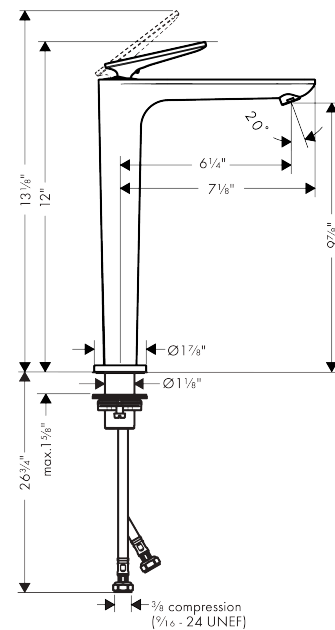

AXOR Citterio C
Single-Hole Faucet 250 CoolStart without Pop-Up Drain-Cubic Cut, 1.2 GPM
 Finish: **Brushed Gold Optic** Part no. : **49051251**

Features

- Consists of: Single-Hole Faucet
- Handle design: lever handle
- Spray pattern: Aerated spray
- Maximum flow rate: 1.2 GPM
- Ceramic cartridge

Item details

List Price \$ 1,122.00

Technology

Compliance / Sustainability

Product image

Scale drawing

AXOR Citterio C
Single-Hole Faucet 250 CoolStart without Pop-Up Drain-Cubic Cut, 1.2 GPM
 Finish: **Brushed Gold Optic** Part no. : **49051251**

Exploded drawing

Year of production: >02/25

AXOR Citterio C
Single-Hole Faucet 250 CoolStart without Pop-Up Drain-Cubic Cut, 1.2 GPM
 Finish: **Brushed Gold Optic** Part no. : **49051251**

Spare parts list

Year of production: >02/25

Pos.		Part no.	Price	PU
1	handle	87797250	-	1
2	O-ring 11x1	92924000	-	1
3	O-ring 30x1,5	98433000	-	1
4	screw cover	93983000	-	1
5	nut	94989000	-	1
6	O-ring 28x1,5	98421000	-	1
7	O-ring 29x2	98391000	-	1
8	cartridge, assy	92900000	-	1
9	seal	93383000	-	1
10	adapter for cartridge	98866000	-	1
11	O-ring 23x2	98398000	-	1
12	aerator M18x1 (4,5 l/min)	92885250	-	1
14	escutcheon	87795250	-	1
15	O-ring 26x4	92191000	-	1
16	null	92909000	-	1
17	lever collar	97548000	-	1
18	connection hose 35½" M8x0,75 3/8"	96316001	-	1
19	O-ring 6,6x1,6	93019000	-	1