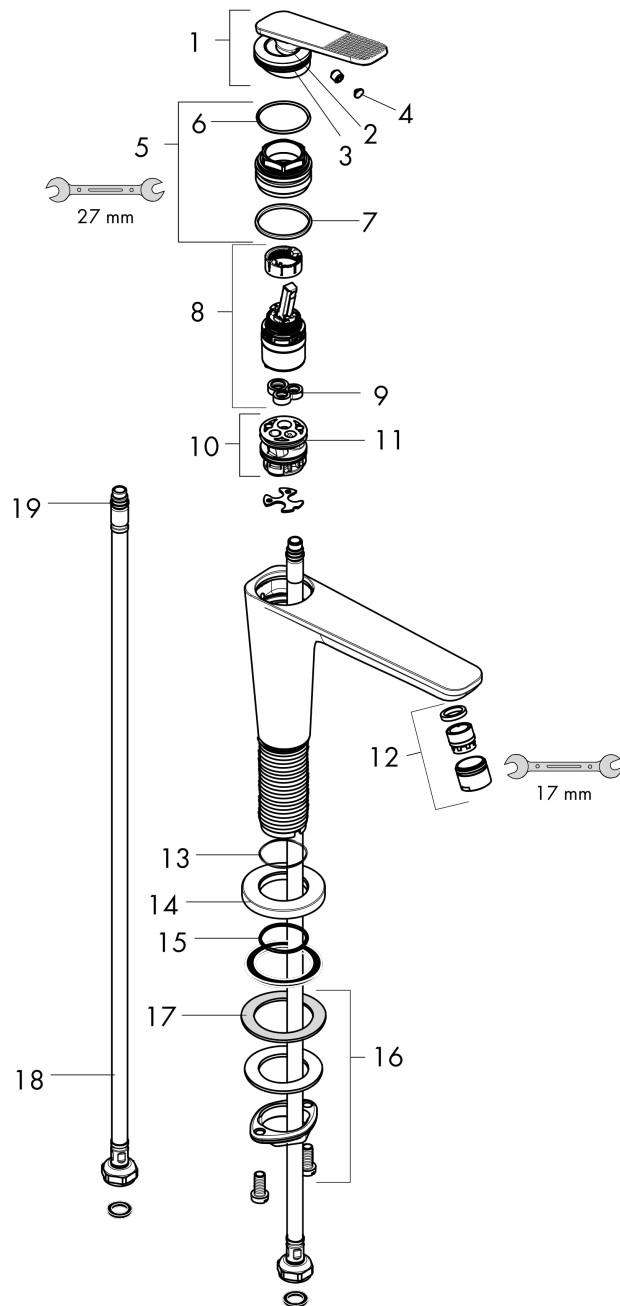

AXOR Citterio C
Single-Hole Faucet 250 CoolStart without Pop-Up Drain-Cubic Cut, 1.2 GPM
 Finish: **Brushed Gold Optic** Part no. : **49051251**

Features

- Consists of: Single-Hole Faucet
- Handle design: lever handle
- Spray pattern: Aerated spray
- Maximum flow rate: 1.2 GPM
- Ceramic cartridge

Item details

List Price \$ 1,122.00

Technology

Compliance / Sustainability

Product image

Scale drawing

AXOR Citterio C
Single-Hole Faucet 250 CoolStart without Pop-Up Drain-Cubic Cut, 1.2 GPM
 Finish: **Brushed Gold Optic** Part no. : **49051251**

Exploded drawing

Year of production: >02/25

AXOR Citterio C
Single-Hole Faucet 250 CoolStart without Pop-Up Drain-Cubic Cut, 1.2 GPM
 Finish: **Brushed Gold Optic** Part no. : **49051251**

Spare parts list

Year of production: >02/25

Pos.		Part no.	Price	PU
1	handle	87797250	-	1
2	O-ring 11x1	92924000	-	1
3	O-ring 30x1,5	98433000	-	1
4	screw cover	93983000	-	1
5	nut	94989000	-	1
6	O-ring 28x1,5	98421000	-	1
7	O-ring 29x2	98391000	-	1
8	cartridge, assy	92900000	-	1
9	seal	93383000	-	1
10	adapter for cartridge	98866000	-	1
11	O-ring 23x2	98398000	-	1
12	aerator M18x1 (4,5 l/min)	92885250	-	1
14	escutcheon	87795250	-	1
15	O-ring 26x4	92191000	-	1
16	null	92909000	-	1
17	lever collar	97548000	-	1
18	connection hose 35½" M8x0,75 3/8"	96316001	-	1
19	O-ring 6,6x1,6	93019000	-	1