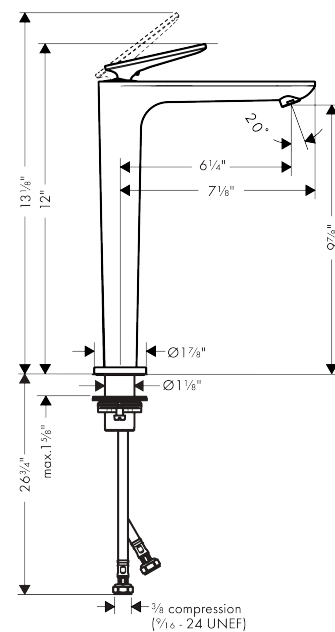

AXOR Citterio C
Single-Hole Faucet 250 CoolStart without Pop-Up Drain-Cubic Cut, 1.2 GPM
 Finish: **Matte Black** Part no. : **49051671**

Features

- Consists of: Single-Hole Faucet
- Handle design: lever handle
- Spray pattern: Aerated spray
- Maximum flow rate: 1.2 GPM
- Ceramic cartridge

Item details

List Price \$ 1,122.00

Technology

Compliance / Sustainability

Product image

Scale drawing

AXOR Citterio C
Single-Hole Faucet 250 CoolStart without Pop-Up Drain-Cubic Cut, 1.2 GPM
Finish: **Matte Black** Part no. : **49051671**

Exploded drawing

Year of production: >02/25

AXOR Citterio C
Single-Hole Faucet 250 CoolStart without Pop-Up Drain-Cubic Cut, 1.2 GPM
 Finish: **Matte Black** Part no. : **49051671**

Spare parts list

Year of production: >02/25

Pos.		Part no.	Price	PU
1	handle	87797670	-	1
2	O-ring 11x1	92924000	-	1
3	O-ring 30x1,5	98433000	-	1
4	screw cover	93983000	-	1
5	nut	94989000	-	1
6	O-ring 28x1,5	98421000	-	1
7	O-ring 29x2	98391000	-	1
8	cartridge, assy	92900000	-	1
9	seal	93383000	-	1
10	adapter for cartridge	98866000	-	1
11	O-ring 23x2	98398000	-	1
12	aerator M18x1 (4,5 l/min)	92885670	-	1
14	escutcheon	87795670	-	1
15	O-ring 26x4	92191000	-	1
16	null	92909000	-	1
17	lever collar	97548000	-	1
18	connection hose 35½" M8x0,75 3/8"	96316001	-	1
19	O-ring 6,6x1,6	93019000	-	1