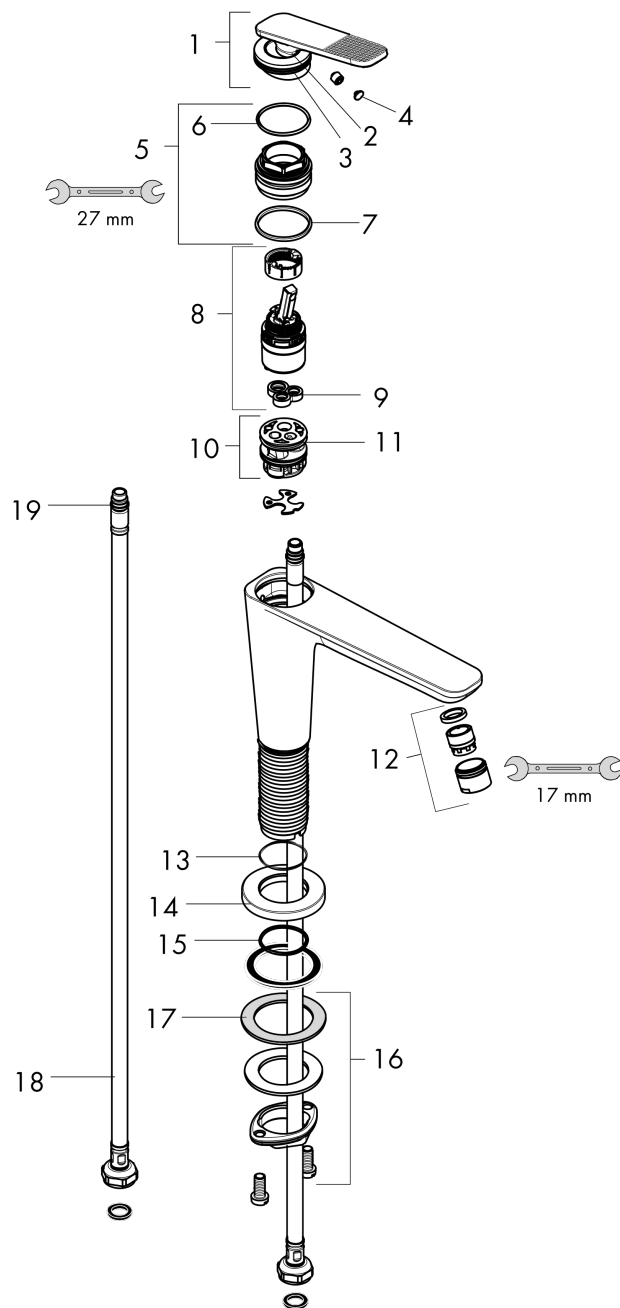

AXOR Citterio C
Single-Hole Faucet 250 CoolStart without Pop-Up Drain-Cubic Cut, 1.2 GPM
 Finish: **Matte Black** Part no. : **49051671**

Features

- Consists of: Single-Hole Faucet
- Handle design: lever handle
- Spray pattern: Aerated spray
- Maximum flow rate: 1.2 GPM
- Ceramic cartridge

Item details

List Price \$ 1,122.00

Technology

Compliance / Sustainability

Product image

Scale drawing

AXOR Citterio C
Single-Hole Faucet 250 CoolStart without Pop-Up Drain-Cubic Cut, 1.2 GPM
Finish: **Matte Black** Part no. : **49051671**

Exploded drawing

Year of production: >02/25

AXOR Citterio C
Single-Hole Faucet 250 CoolStart without Pop-Up Drain-Cubic Cut, 1.2 GPM
 Finish: **Matte Black** Part no. : **49051671**

Spare parts list

Year of production: >02/25

Pos.		Part no.	Price	PU
1	handle	87797670	-	1
2	O-ring 11x1	92924000	-	1
3	O-ring 30x1,5	98433000	-	1
4	screw cover	93983000	-	1
5	nut	94989000	-	1
6	O-ring 28x1,5	98421000	-	1
7	O-ring 29x2	98391000	-	1
8	cartridge, assy	92900000	-	1
9	seal	93383000	-	1
10	adapter for cartridge	98866000	-	1
11	O-ring 23x2	98398000	-	1
12	aerator M18x1 (4,5 l/min)	92885670	-	1
14	escutcheon	87795670	-	1
15	O-ring 26x4	92191000	-	1
16	null	92909000	-	1
17	lever collar	97548000	-	1
18	connection hose 35½" M8x0,75 3/8"	96316001	-	1
19	O-ring 6,6x1,6	93019000	-	1