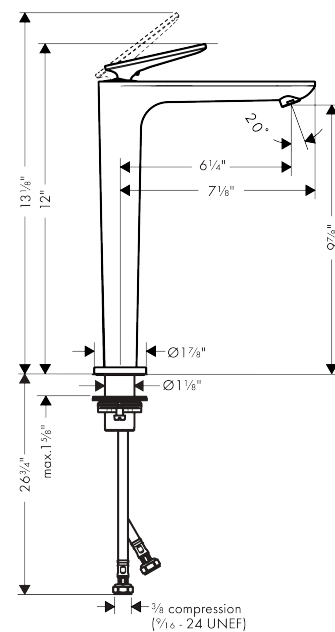

AXOR Citterio C
Single-Hole Faucet 250 CoolStart without Pop-Up Drain-Cubic Cut, 1.2 GPM
 Finish: **Brushed Nickel** Part no. : **49051821**

Features

- Consists of: Single-Hole Faucet
- Handle design: lever handle
- Spray pattern: Aerated spray
- Maximum flow rate: 1.2 GPM
- Ceramic cartridge

Item details

List Price \$ 1,122.00

Technology

Compliance / Sustainability

Product image

Scale drawing

AXOR Citterio C
Single-Hole Faucet 250 CoolStart without Pop-Up Drain-Cubic Cut, 1.2 GPM
 Finish: **Brushed Nickel** Part no. : **49051821**

Exploded drawing

Year of production: >02/25

AXOR Citterio C
Single-Hole Faucet 250 CoolStart without Pop-Up Drain-Cubic Cut, 1.2 GPM
 Finish: **Brushed Nickel** Part no. : **49051821**

Spare parts list

Year of production: >02/25

Pos.		Part no.	Price	PU
1	handle	87797820	-	1
2	O-ring 11x1	92924000	-	1
3	O-ring 30x1,5	98433000	-	1
4	screw cover	93983000	-	1
5	nut	94989000	-	1
6	O-ring 28x1,5	98421000	-	1
7	O-ring 29x2	98391000	-	1
8	cartridge, assy	92900000	-	1
9	seal	93383000	-	1
10	adapter for cartridge	98866000	-	1
11	O-ring 23x2	98398000	-	1
12	aerator M18x1 (4,5 l/min)	92885820	-	1
14	escutcheon	87795820	-	1
15	O-ring 26x4	92191000	-	1
16	null	92909000	-	1
17	lever collar	97548000	-	1
18	connection hose 35½" M8x0,75 3/8"	96316001	-	1
19	O-ring 6,6x1,6	93019000	-	1