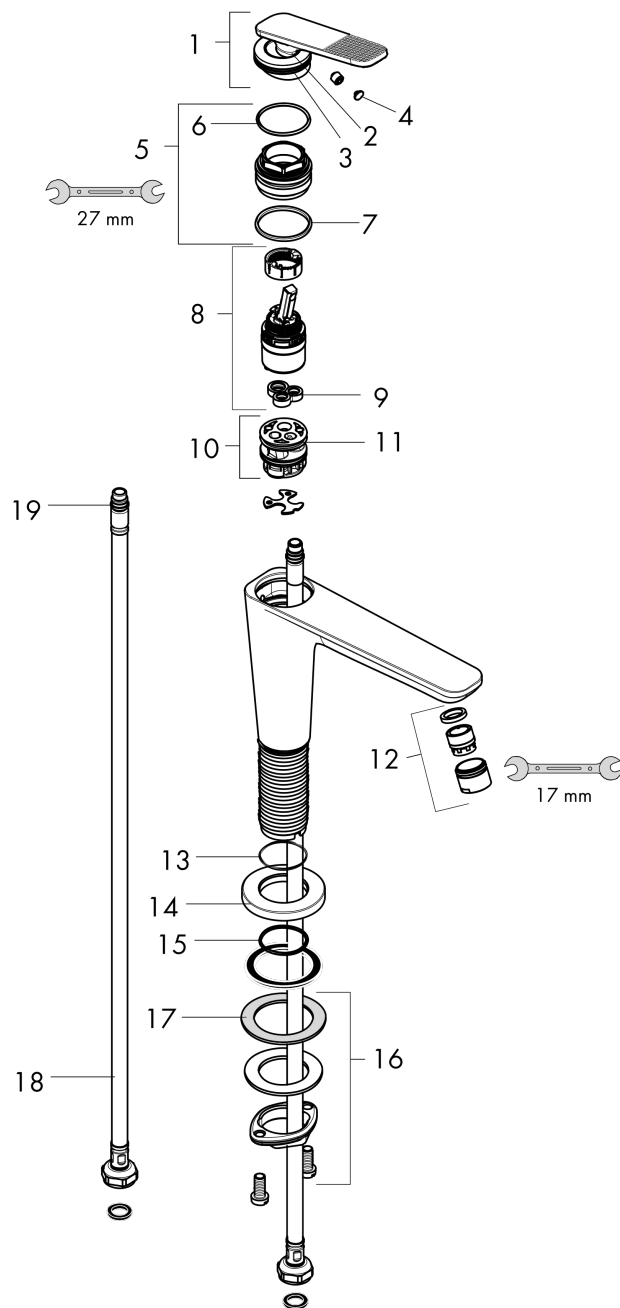

AXOR Citterio C
Single-Hole Faucet 250 CoolStart without Pop-Up Drain-Cubic Cut, 1.2 GPM
 Finish: **Brushed Nickel** Part no. : **49051821**

Features

- Consists of: Single-Hole Faucet
- Handle design: lever handle
- Spray pattern: Aerated spray
- Maximum flow rate: 1.2 GPM
- Ceramic cartridge

Item details

List Price \$ 1,122.00

Technology

Compliance / Sustainability

Product image

Scale drawing

AXOR Citterio C
Single-Hole Faucet 250 CoolStart without Pop-Up Drain-Cubic Cut, 1.2 GPM
 Finish: **Brushed Nickel** Part no. : **49051821**

Exploded drawing

Year of production: >02/25

AXOR Citterio C
Single-Hole Faucet 250 CoolStart without Pop-Up Drain-Cubic Cut, 1.2 GPM
 Finish: **Brushed Nickel** Part no. : **49051821**

Spare parts list

Year of production: >02/25

Pos.		Part no.	Price	PU
1	handle	87797820	-	1
2	O-ring 11x1	92924000	-	1
3	O-ring 30x1,5	98433000	-	1
4	screw cover	93983000	-	1
5	nut	94989000	-	1
6	O-ring 28x1,5	98421000	-	1
7	O-ring 29x2	98391000	-	1
8	cartridge, assy	92900000	-	1
9	seal	93383000	-	1
10	adapter for cartridge	98866000	-	1
11	O-ring 23x2	98398000	-	1
12	aerator M18x1 (4,5 l/min)	92885820	-	1
14	escutcheon	87795820	-	1
15	O-ring 26x4	92191000	-	1
16	null	92909000	-	1
17	lever collar	97548000	-	1
18	connection hose 35½" M8x0,75 3/8"	96316001	-	1
19	O-ring 6,6x1,6	93019000	-	1