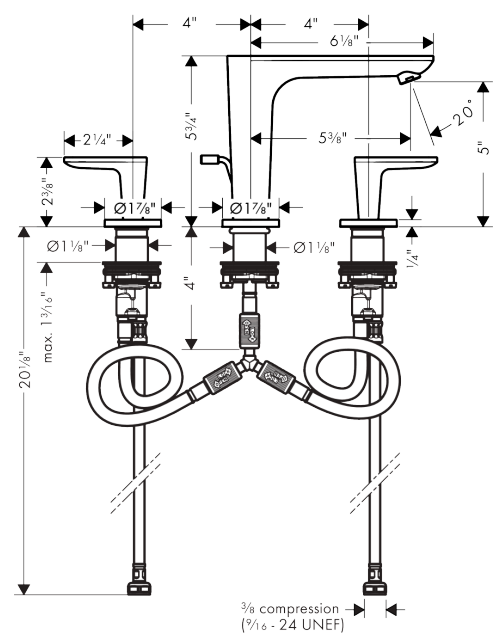

AXOR Citterio C
Widespread Faucet 125 with Escutcheons and Pop-up Drain, 1.2 GPM
 Finish: **Chrome** Part no. : **49060001**

Features

- Consists of: Widespread Faucet, Pop Up Drain
- Handle design: lever handle
- Spray pattern: Aerated spray
- Maximum flow rate: 1.2 GPM
- 90-degree ceramic valves
- Pop-Up Drain

Item details

List Price \$ 950.00

Technology

Compliance / Sustainability

Product image

Scale drawing

AXOR Citterio C
Widespread Faucet 125 with Escutcheons and Pop-up Drain, 1.2 GPM
 Finish: **Chrome** Part no. : **49060001**

Exploded drawing

Year of production: >02/25

AXOR Citterio C
Widespread Faucet 125 with Escutcheons and Pop-up Drain, 1.2 GPM
 Finish: **Chrome** Part no. : **49060001**

Spare parts list

Year of production: >02/25

Pos.		Part no.	Price	PU
1	spout cpl.	87821000	-	1
2	aerator M18x1 (4,5 l/min)	92885000	-	1
3	escutcheon	87795000	-	1
4	O-ring 26x4	92191000	-	1
5	null	92913000	-	1
6	O-ring 8x1,75	97827000	-	1
7	null	92909000	-	1
8	lever collar	97548000	-	1
9	hose connection angel	92905000	-	1
10	handle	87822000	-	1
11	escutcheon hot water	87820000	-	1
12	escutcheon cold water	87819000	-	1
13	O-Ring 14x1,5	98201000	-	1
14	null	92907000	-	1
15	shut off unit right closing	98817000	-	1
16	shut off unit left closing	95366000	-	1
17	connection hose 18½" M8x0,75 3/8"	96321001	-	1
18	null	92914000	-	1
19	pull rod	96923000	-	1
a	pop up waste	88509000	-	1
b	lever arm 200mm (ball-Ø12mm)	96007000	-	1