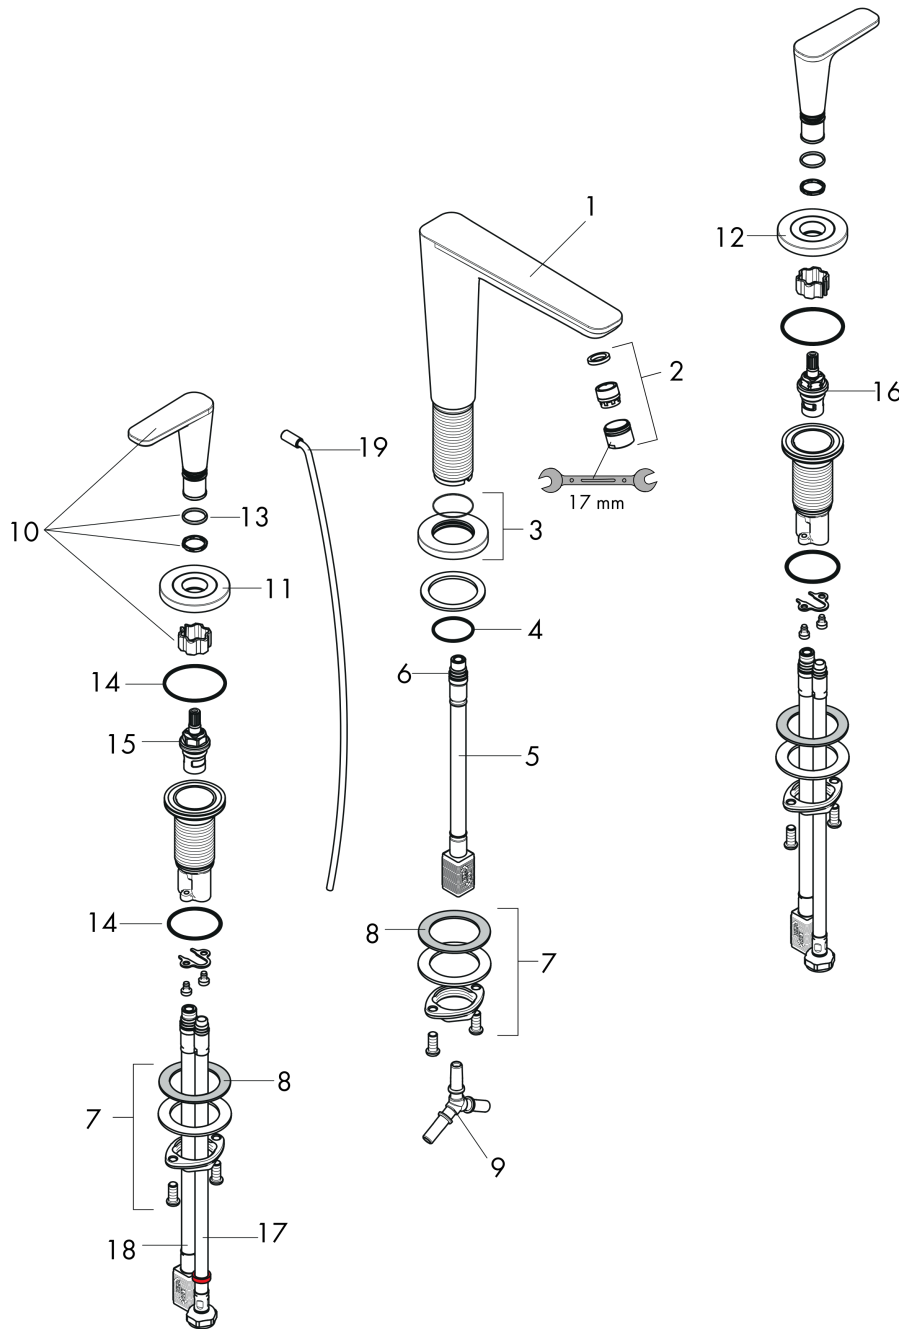

AXOR Citterio C
Widespread Faucet 125 with Escutcheons and Pop-up Drain, 1.2 GPM
 Finish: **Chrome** Part no. : **49060001**

Features

- Consists of: Widespread Faucet, Pop Up Drain
- Handle design: lever handle
- Spray pattern: Aerated spray
- Maximum flow rate: 1.2 GPM
- 90-degree ceramic valves
- Pop-Up Drain

Item details

List Price \$ 950.00

Technology

Compliance / Sustainability

Product image

Scale drawing

AXOR Citterio C
Widespread Faucet 125 with Escutcheons and Pop-up Drain, 1.2 GPM
 Finish: **Chrome** Part no. : **49060001**

Exploded drawing

Year of production: >02/25

AXOR Citterio C
Widespread Faucet 125 with Escutcheons and Pop-up Drain, 1.2 GPM
 Finish: **Chrome** Part no. : **49060001**

Spare parts list

Year of production: >02/25

Pos.		Part no.	Price	PU
1	spout cpl.	87821000	-	1
2	aerator M18x1 (4,5 l/min)	92885000	-	1
3	escutcheon	87795000	-	1
4	O-ring 26x4	92191000	-	1
5	null	92913000	-	1
6	O-ring 8x1,75	97827000	-	1
7	null	92909000	-	1
8	lever collar	97548000	-	1
9	hose connection angel	92905000	-	1
10	handle	87822000	-	1
11	escutcheon hot water	87820000	-	1
12	escutcheon cold water	87819000	-	1
13	O-Ring 14x1,5	98201000	-	1
14	null	92907000	-	1
15	shut off unit right closing	98817000	-	1
16	shut off unit left closing	95366000	-	1
17	connection hose 18½" M8x0,75 3/8"	96321001	-	1
18	null	92914000	-	1
19	pull rod	96923000	-	1
a	pop up waste	88509000	-	1
b	lever arm 200mm (ball-Ø12mm)	96007000	-	1