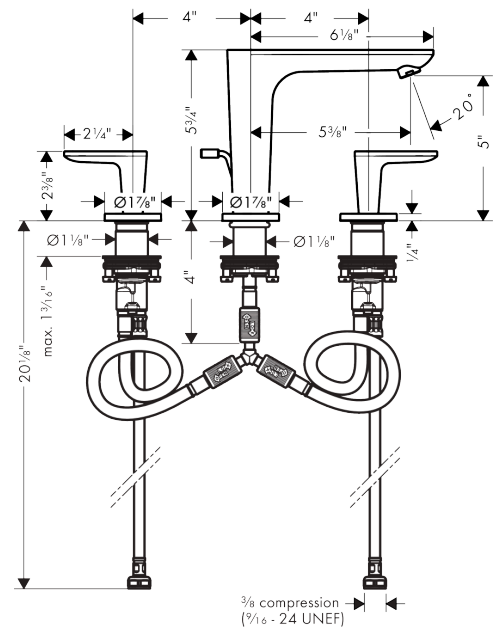

AXOR Citterio C
Widespread Faucet 125 with Escutcheons and Pop-up Drain, 1.2 GPM
 Finish: **Brushed Bronze** Part no. : **49060141**

Features

- Consists of: Widespread Faucet, Pop Up Drain
- Handle design: lever handle
- Spray pattern: Aerated spray
- Maximum flow rate: 1.2 GPM
- 90-degree ceramic valves
- Pop-Up Drain

Item details

List Price \$ 1,254.00

Technology

Compliance / Sustainability

Product image

Scale drawing

AXOR Citterio C
Widespread Faucet 125 with Escutcheons and Pop-up Drain, 1.2 GPM
 Finish: **Brushed Bronze** Part no. : **49060141**

Exploded drawing

Year of production: >02/25

AXOR Citterio C
Widespread Faucet 125 with Escutcheons and Pop-up Drain, 1.2 GPM
 Finish: **Brushed Bronze** Part no. : **49060141**

Spare parts list

Year of production: >02/25

Pos.		Part no.	Price	PU
1	spout cpl.	87821140	-	1
2	aerator M18x1 (4,5 l/min)	92885140	-	1
3	escutcheon	87795140	-	1
4	O-ring 26x4	92191000	-	1
5	null	92913000	-	1
6	O-ring 8x1,75	97827000	-	1
7	null	92909000	-	1
8	lever collar	97548000	-	1
9	hose connection angel	92905000	-	1
10	handle	87822140	-	1
11	escutcheon hot water	87820140	-	1
12	escutcheon cold water	87819140	-	1
13	O-Ring 14x1,5	98201000	-	1
14	null	92907000	-	1
15	shut off unit right closing	98817000	-	1
16	shut off unit left closing	95366000	-	1
17	connection hose 18½" M8x0,75 3/8"	96321001	-	1
18	null	92914000	-	1
19	pull rod	96923140	-	1
a	pop up waste	88509140	-	1
b	lever arm 200mm (ball-Ø12mm)	96007000	-	1