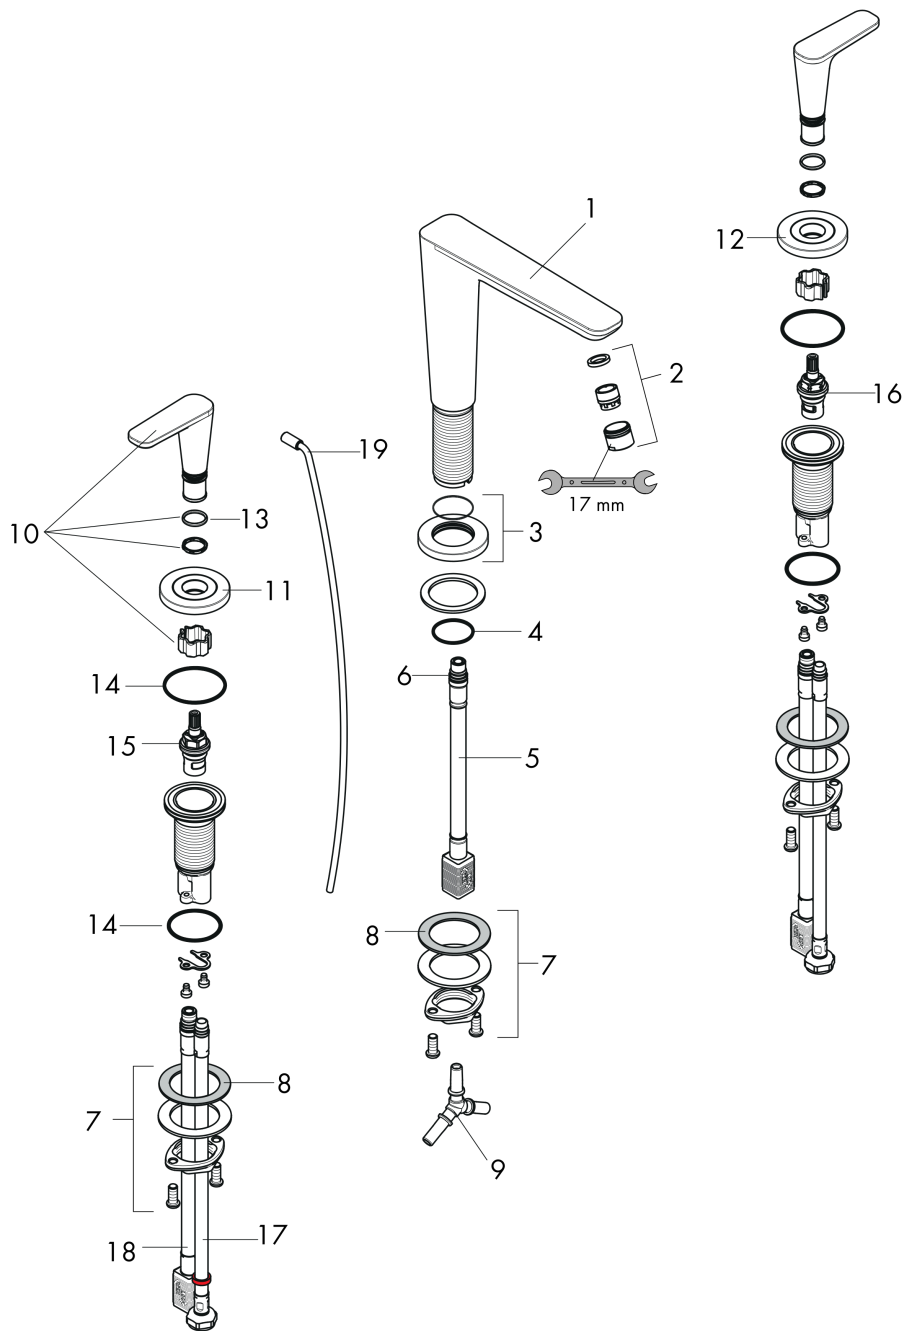

AXOR Citterio C
Widespread Faucet 125 with Escutcheons and Pop-up Drain, 1.2 GPM
 Finish: **Brushed Bronze** Part no. : **49060141**

Features

- Consists of: Widespread Faucet, Pop Up Drain
- Handle design: lever handle
- Spray pattern: Aerated spray
- Maximum flow rate: 1.2 GPM
- 90-degree ceramic valves
- Pop-Up Drain

Item details

List Price \$ 1,254.00

Technology

Compliance / Sustainability

Product image

Scale drawing

AXOR Citterio C
Widespread Faucet 125 with Escutcheons and Pop-up Drain, 1.2 GPM
 Finish: **Brushed Bronze** Part no. : **49060141**

Exploded drawing

Year of production: >02/25

AXOR Citterio C
Widespread Faucet 125 with Escutcheons and Pop-up Drain, 1.2 GPM
 Finish: **Brushed Bronze** Part no. : **49060141**

Spare parts list

Year of production: >02/25

Pos.		Part no.	Price	PU
1	spout cpl.	87821140	-	1
2	aerator M18x1 (4,5 l/min)	92885140	-	1
3	escutcheon	87795140	-	1
4	O-ring 26x4	92191000	-	1
5	null	92913000	-	1
6	O-ring 8x1,75	97827000	-	1
7	null	92909000	-	1
8	lever collar	97548000	-	1
9	hose connection angel	92905000	-	1
10	handle	87822140	-	1
11	escutcheon hot water	87820140	-	1
12	escutcheon cold water	87819140	-	1
13	O-Ring 14x1,5	98201000	-	1
14	null	92907000	-	1
15	shut off unit right closing	98817000	-	1
16	shut off unit left closing	95366000	-	1
17	connection hose 18½" M8x0,75 3/8"	96321001	-	1
18	null	92914000	-	1
19	pull rod	96923140	-	1
a	pop up waste	88509140	-	1
b	lever arm 200mm (ball-Ø12mm)	96007000	-	1