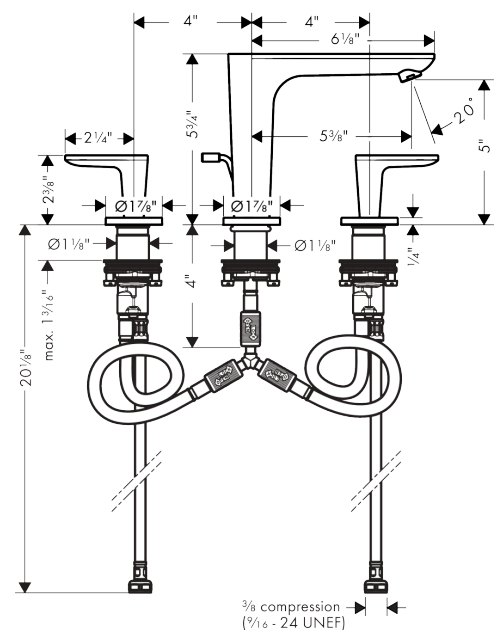

AXOR Citterio C
Widespread Faucet 125 with Escutcheons and Pop-up Drain, 1.2 GPM
 Finish: **Brushed Gold Optic** Part no. : **49060251**

Features

- Consists of: Widespread Faucet, Pop Up Drain
- Handle design: lever handle
- Spray pattern: Aerated spray
- Maximum flow rate: 1.2 GPM
- 90-degree ceramic valves
- Pop-Up Drain

Item details

List Price \$ 1,254.00

Technology

Compliance / Sustainability

Product image

Scale drawing

AXOR Citterio C
Widespread Faucet 125 with Escutcheons and Pop-up Drain, 1.2 GPM
 Finish: **Brushed Gold Optic** Part no. : **49060251**

Exploded drawing

Year of production: >02/25

AXOR Citterio C

Widespread Faucet 125 with Escutcheons and Pop-up Drain, 1.2 GPM

Finish: **Brushed Gold Optic** Part no. : **49060251**

Spare parts list

Year of production: >02/25

Pos.		Part no.	Price	PU
2	aerator M18x1 (4,5 l/min)	92885250	-	1
3	escutcheon	87795250	-	1
4	O-ring 26x4	92191000	-	1
5	null	92913000	-	1
6	O-ring 8x1,75	97827000	-	1
7	null	92909000	-	1
8	lever collar	97548000	-	1
9	hose connection angel	92905000	-	1
10	handle	87822250	-	1
11	escutcheon hot water	87820250	-	1
12	escutcheon cold water	87819250	-	1
13	O-Ring 14x1,5	98201000	-	1
14	null	92907000	-	1
15	shut off unit right closing	98817000	-	1
16	shut off unit left closing	95366000	-	1
17	connection hose 18½" M8x0,75 3/8"	96321001	-	1
18	null	92914000	-	1
19	pull rod	96923250	-	1
a	pop up waste	88509250	-	1
b	lever arm 200mm (ball-Ø12mm)	96007000	-	1