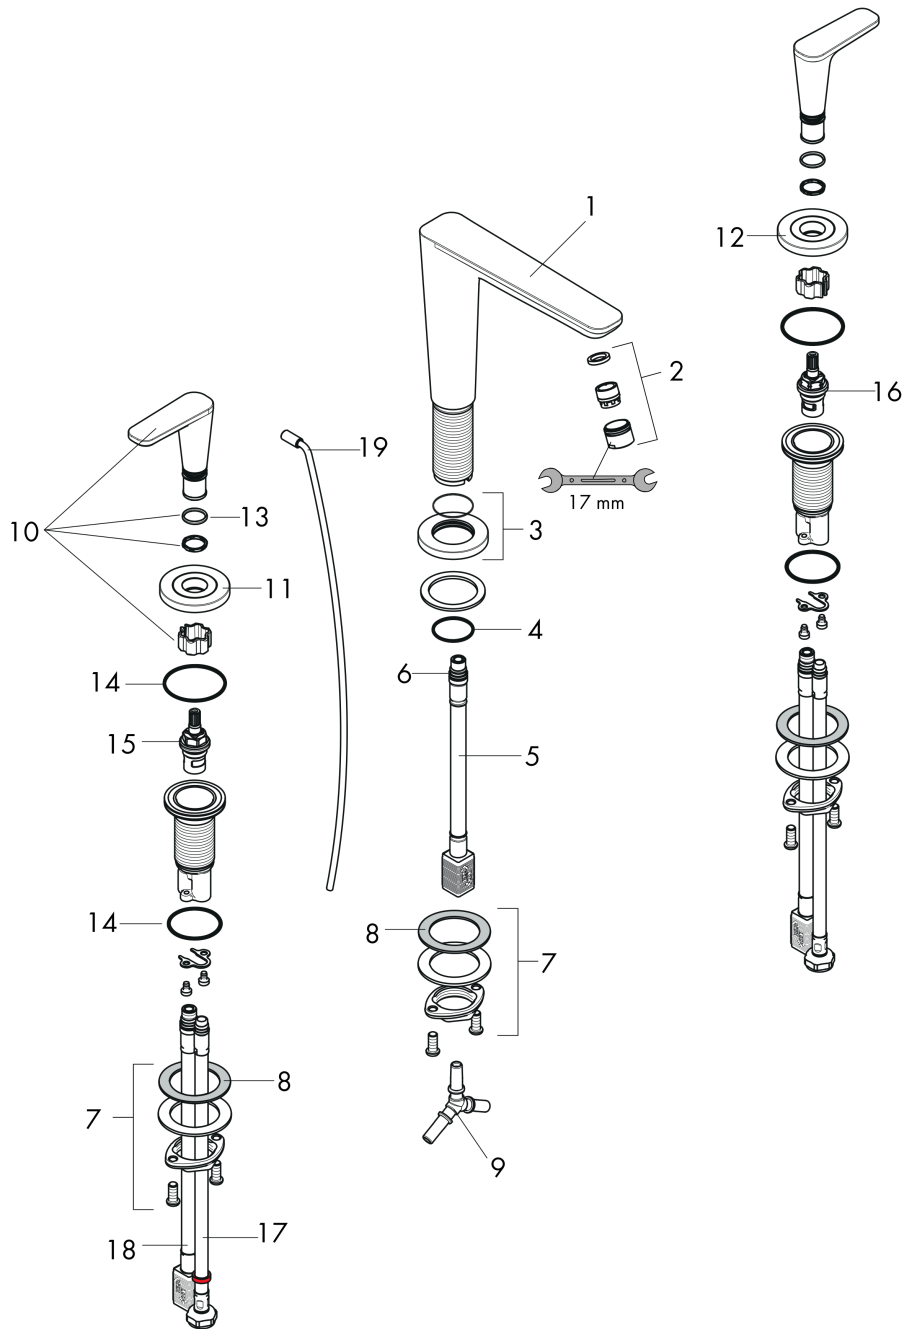

AXOR Citterio C
Widespread Faucet 125 with Escutcheons and Pop-up Drain, 1.2 GPM
 Finish: **Brushed Gold Optic** Part no. : **49060251**

Features

- Consists of: Widespread Faucet, Pop Up Drain
- Handle design: lever handle
- Spray pattern: Aerated spray
- Maximum flow rate: 1.2 GPM
- 90-degree ceramic valves
- Pop-Up Drain

Item details

List Price \$ 1,254.00

Technology

Compliance / Sustainability

Product image

Scale drawing

AXOR Citterio C
Widespread Faucet 125 with Escutcheons and Pop-up Drain, 1.2 GPM
 Finish: **Brushed Gold Optic** Part no. : **49060251**

Exploded drawing

Year of production: >02/25

AXOR Citterio C

Widespread Faucet 125 with Escutcheons and Pop-up Drain, 1.2 GPM

Finish: **Brushed Gold Optic** Part no. : **49060251**

Spare parts list

Year of production: >02/25

Pos.		Part no.	Price	PU
2	aerator M18x1 (4,5 l/min)	92885250	-	1
3	escutcheon	87795250	-	1
4	O-ring 26x4	92191000	-	1
5	null	92913000	-	1
6	O-ring 8x1,75	97827000	-	1
7	null	92909000	-	1
8	lever collar	97548000	-	1
9	hose connection angel	92905000	-	1
10	handle	87822250	-	1
11	escutcheon hot water	87820250	-	1
12	escutcheon cold water	87819250	-	1
13	O-Ring 14x1,5	98201000	-	1
14	null	92907000	-	1
15	shut off unit right closing	98817000	-	1
16	shut off unit left closing	95366000	-	1
17	connection hose 18½" M8x0,75 3/8"	96321001	-	1
18	null	92914000	-	1
19	pull rod	96923250	-	1
a	pop up waste	88509250	-	1
b	lever arm 200mm (ball-Ø12mm)	96007000	-	1