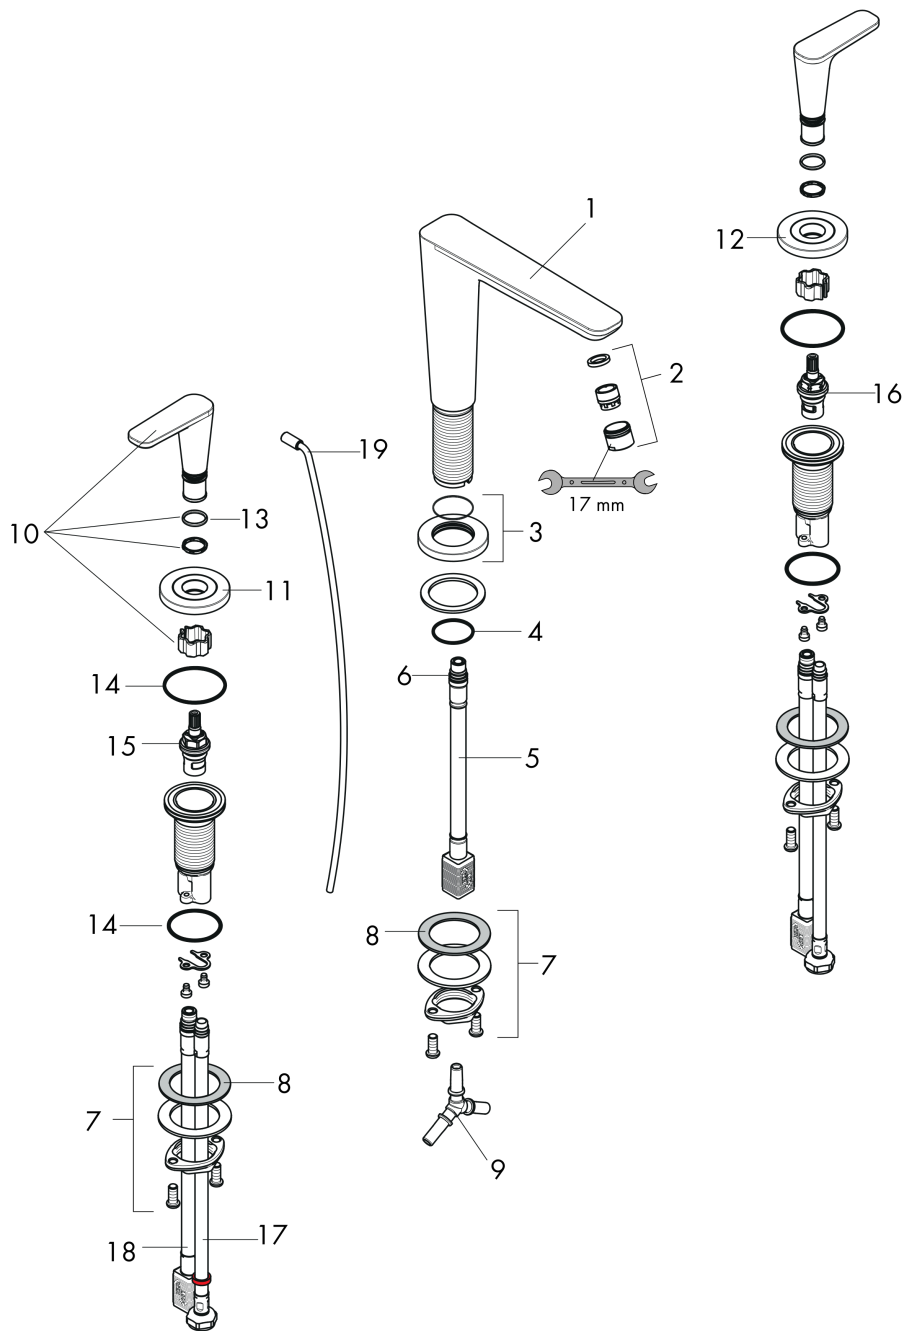

AXOR Citterio C
Widespread Faucet 125 with Escutcheons and Pop-up Drain, 1.2 GPM
 Finish: **Brushed Black Chrome** Part no. : **49060341**

Exploded drawing

Year of production: >02/25

AXOR Citterio C

Widespread Faucet 125 with Escutcheons and Pop-up Drain, 1.2 GPM

Finish: **Brushed Black Chrome** Part no. : **49060341**

Spare parts list

Year of production: >02/25

Pos.		Part no.	Price	PU
1	spout cpl.	87821340	-	1
2	aerator M18x1 (4,5 l/min)	92885340	-	1
3	escutcheon	87795340	-	1
4	O-ring 26x4	92191000	-	1
5	null	92913000	-	1
6	O-ring 8x1,75	97827000	-	1
7	null	92909000	-	1
8	lever collar	97548000	-	1
9	hose connection angel	92905000	-	1
10	handle	87822340	-	1
11	escutcheon hot water	87820340	-	1
12	escutcheon cold water	87819340	-	1
13	O-Ring 14x1,5	98201000	-	1
14	null	92907000	-	1
15	shut off unit right closing	98817000	-	1
16	shut off unit left closing	95366000	-	1
17	connection hose 18½" M8x0,75 3/8"	96321001	-	1
18	null	92914000	-	1
19	pull rod	96923340	-	1
a	pop up waste	88509340	-	1
b	lever arm 200mm (ball-Ø12mm)	96007000	-	1