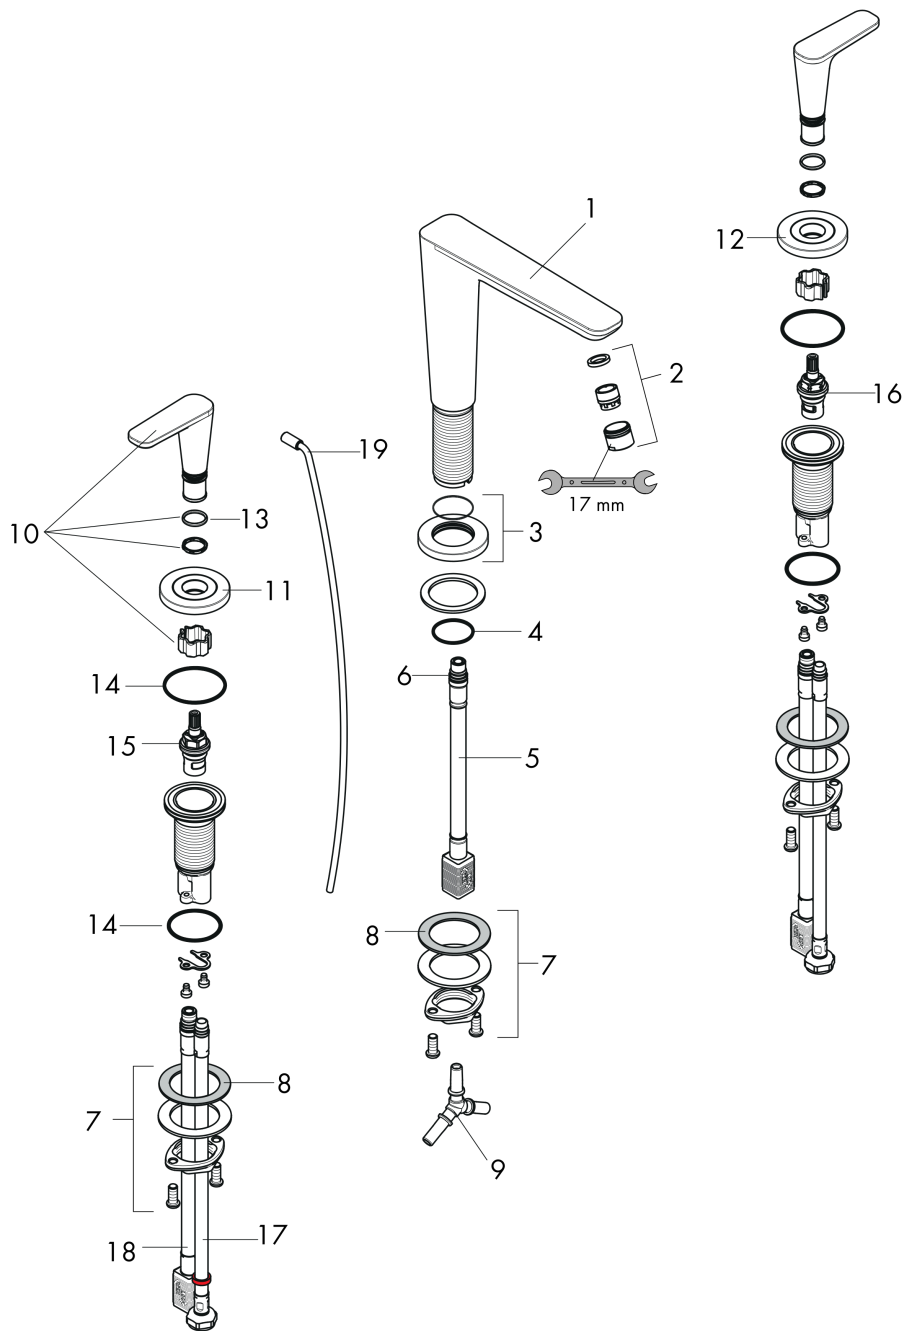

**AXOR Citterio C**  
**Widespread Faucet 125 with Escutcheons and Pop-up Drain, 1.2 GPM**  
 Finish: **Brushed Nickel** Part no. : **49060821**

## Exploded drawing

Year of production: >02/25

## AXOR Citterio C

**Widespread Faucet 125 with Escutcheons and Pop-up Drain, 1.2 GPM**

Finish: **Brushed Nickel** Part no. : **49060821**

### Spare parts list

Year of production: >02/25

Pos.		Part no.	Price	PU
1	spout cpl.	87821820	-	1
2	aerator M18x1 (4,5 l/min)	92885820	-	1
3	escutcheon	87795820	-	1
4	O-ring 26x4	92191000	-	1
5	null	92913000	-	1
6	O-ring 8x1,75	97827000	-	1
7	null	92909000	-	1
8	lever collar	97548000	-	1
9	hose connection angel	92905000	-	1
10	handle	87822820	-	1
11	escutcheon hot water	87820820	-	1
12	escutcheon cold water	87819820	-	1
13	O-Ring 14x1,5	98201000	-	1
14	null	92907000	-	1
15	shut off unit right closing	98817000	-	1
16	shut off unit left closing	95366000	-	1
17	connection hose 18½" M8x0,75 3/8"	96321001	-	1
18	null	92914000	-	1
19	pull rod	96923820	-	1
a	pop up waste	88509820	-	1
b	lever arm 200mm (ball-Ø12mm)	96007000	-	1