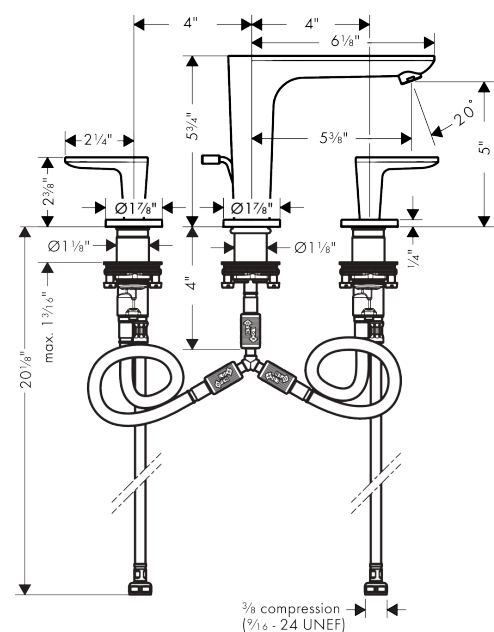

AXOR Citterio C
Widespread Faucet 125 with Escutcheons and Pop-up Drain, Cubic Cut, 1.2 GPM
 Finish: **Chrome** Part no. : **49061001**

Features

- Consists of: Widespread Faucet, Pop Up Drain
- Handle design: lever handle
- Spray pattern: Aerated spray
- Maximum flow rate: 1.2 GPM
- 90-degree ceramic valves
- Pop-Up Drain

Item details

List Price \$ 950.00

Technology

Compliance / Sustainability

Product image

Scale drawing

AXOR Citterio C
Widespread Faucet 125 with Escutcheons and Pop-up Drain, Cubic Cut, 1.2 GPM
 Finish: **Chrome** Part no. : **49061001**

Exploded drawing

Year of production: >02/25

AXOR Citterio C

Widespread Faucet 125 with Escutcheons and Pop-up Drain, Cubic Cut, 1.2 GPM

Finish: **Chrome** Part no. : **49061001**

Spare parts list

Year of production: >02/25

Pos.		Part no.	Price	PU
1	spout cpl.	87821000	-	1
2	aerator M18x1 (4,5 l/min)	92885000	-	1
3	escutcheon	87795000	-	1
4	O-ring 26x4	92191000	-	1
5	null	92913000	-	1
6	O-ring 8x1,75	97827000	-	1
7	null	92909000	-	1
8	lever collar	97548000	-	1
9	hose connection angel	92905000	-	1
10	handle	87823000	-	1
11	escutcheon hot water	87820000	-	1
12	escutcheon cold water	87819000	-	1
13	O-Ring 14x1,5	98201000	-	1
14	null	92907000	-	1
15	shut off unit right closing	98817000	-	1
16	shut off unit left closing	95366000	-	1
17	connection hose 18½" M8x0,75 3/8"	96321001	-	1
18	null	92914000	-	1
19	pull rod	96923000	-	1
a	pop up waste	88509000	-	1
b	lever arm 200mm (ball-Ø12mm)	96007000	-	1