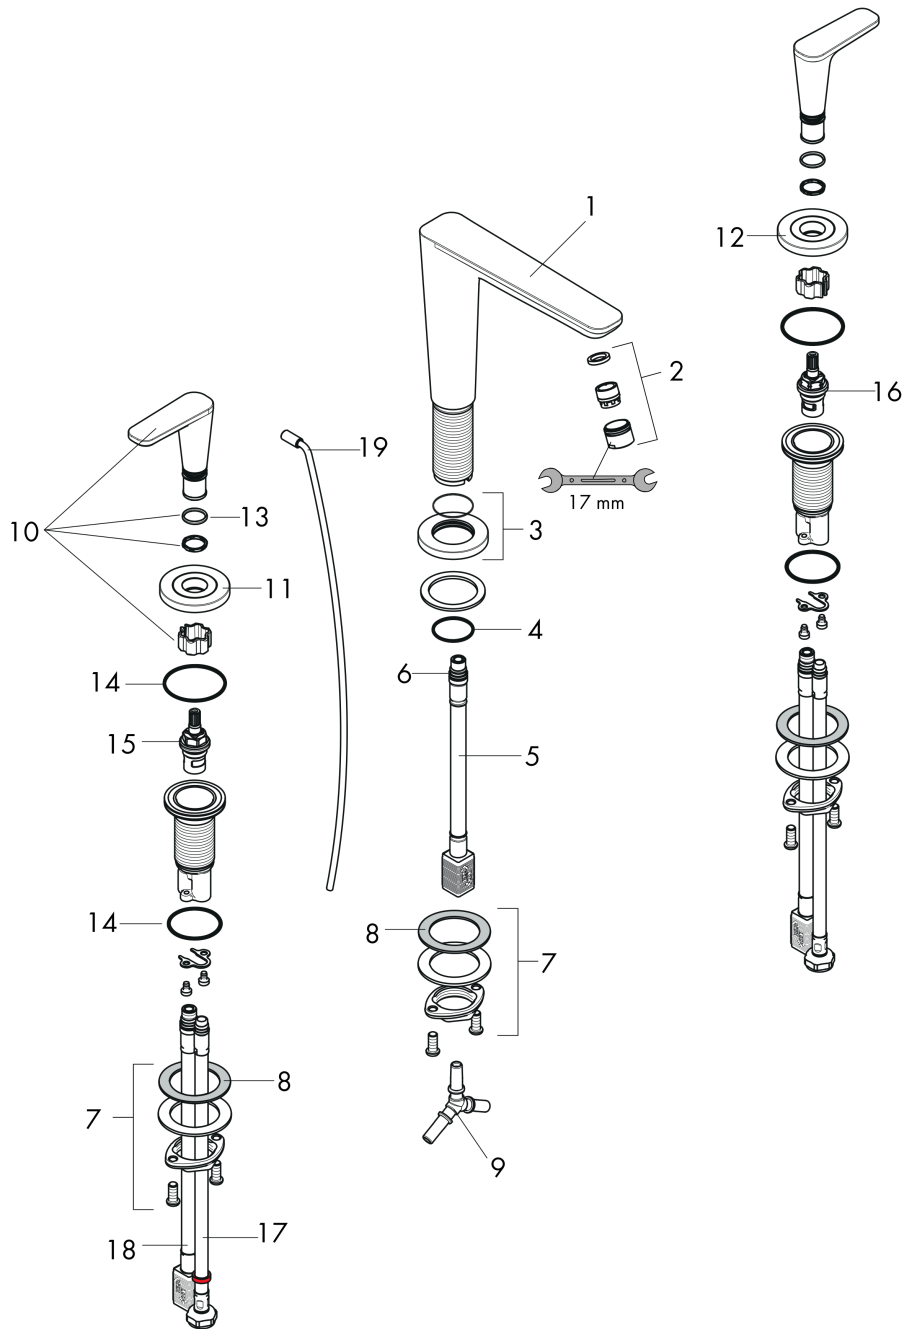

AXOR Citterio C
Widespread Faucet 125 with Escutcheons and Pop-up Drain, Cubic Cut, 1.2 GPM
 Finish: **Chrome** Part no. : **49061001**

Features

- Consists of: Widespread Faucet, Pop Up Drain
- Handle design: lever handle
- Spray pattern: Aerated spray
- Maximum flow rate: 1.2 GPM
- 90-degree ceramic valves
- Pop-Up Drain

Item details

List Price \$ 950.00

Technology

Compliance / Sustainability

Product image

Scale drawing

AXOR Citterio C
Widespread Faucet 125 with Escutcheons and Pop-up Drain, Cubic Cut, 1.2 GPM
 Finish: **Chrome** Part no. : **49061001**

Exploded drawing

Year of production: >02/25

AXOR Citterio C

Widespread Faucet 125 with Escutcheons and Pop-up Drain, Cubic Cut, 1.2 GPM

Finish: **Chrome** Part no. : **49061001**

Spare parts list

Year of production: >02/25

Pos.		Part no.	Price	PU
1	spout cpl.	87821000	-	1
2	aerator M18x1 (4,5 l/min)	92885000	-	1
3	escutcheon	87795000	-	1
4	O-ring 26x4	92191000	-	1
5	null	92913000	-	1
6	O-ring 8x1,75	97827000	-	1
7	null	92909000	-	1
8	lever collar	97548000	-	1
9	hose connection angel	92905000	-	1
10	handle	87823000	-	1
11	escutcheon hot water	87820000	-	1
12	escutcheon cold water	87819000	-	1
13	O-Ring 14x1,5	98201000	-	1
14	null	92907000	-	1
15	shut off unit right closing	98817000	-	1
16	shut off unit left closing	95366000	-	1
17	connection hose 18½" M8x0,75 3/8"	96321001	-	1
18	null	92914000	-	1
19	pull rod	96923000	-	1
a	pop up waste	88509000	-	1
b	lever arm 200mm (ball-Ø12mm)	96007000	-	1