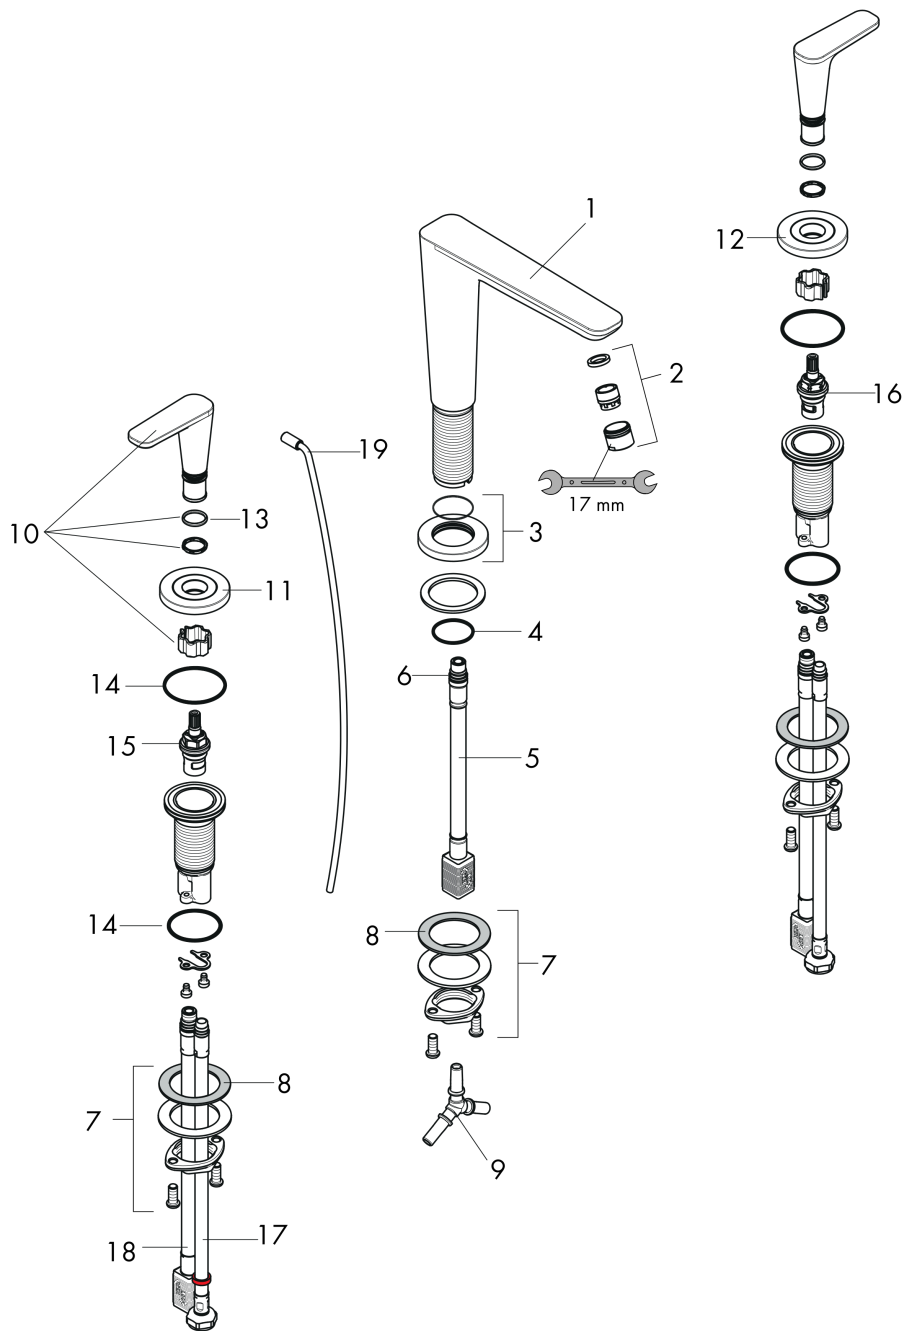

AXOR Citterio C

Widespread Faucet 125 with Escutcheons and Pop-up Drain, Cubic Cut, 1.2 GPM

Finish: **Brushed Bronze** Part no. : **49061141**

Features

- Consists of: Widespread Faucet, Pop Up Drain
- Handle design: lever handle
- Spray pattern: Aerated spray
- Maximum flow rate: 1.2 GPM
- 90-degree ceramic valves
- Pop-Up Drain

Item details

List Price \$ 1,254.00

Technology

Compliance / Sustainability

Product image

Scale drawing

AXOR Citterio C
Widespread Faucet 125 with Escutcheons and Pop-up Drain, Cubic Cut, 1.2 GPM
 Finish: **Brushed Bronze** Part no. : **49061141**

Exploded drawing

Year of production: >02/25

AXOR Citterio C

Widespread Faucet 125 with Escutcheons and Pop-up Drain, Cubic Cut, 1.2 GPM

Finish: **Brushed Bronze** Part no. : **49061141**

Spare parts list

Year of production: >02/25

Pos.		Part no.	Price	PU
1	spout cpl.	87821140	-	1
2	aerator M18x1 (4,5 l/min)	92885140	-	1
3	escutcheon	87795140	-	1
4	O-ring 26x4	92191000	-	1
5	null	92913000	-	1
6	O-ring 8x1,75	97827000	-	1
7	null	92909000	-	1
8	lever collar	97548000	-	1
9	hose connection angel	92905000	-	1
10	handle	87823140	-	1
11	escutcheon hot water	87820140	-	1
12	escutcheon cold water	87819140	-	1
13	O-Ring 14x1,5	98201000	-	1
14	null	92907000	-	1
15	shut off unit right closing	98817000	-	1
16	shut off unit left closing	95366000	-	1
17	connection hose 18½" M8x0,75 3/8"	96321001	-	1
18	null	92914000	-	1
19	pull rod	96923140	-	1
a	pop up waste	88509140	-	1
b	lever arm 200mm (ball-Ø12mm)	96007000	-	1