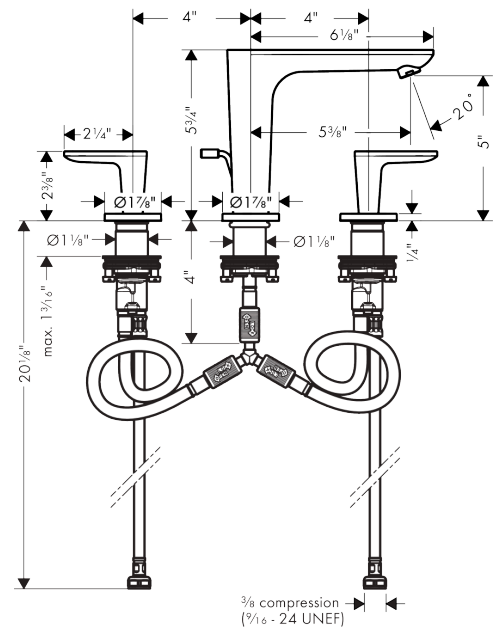

AXOR Citterio C

Widespread Faucet 125 with Escutcheons and Pop-up Drain, Cubic Cut, 1.2 GPM

Finish: **Brushed Bronze** Part no. : **49061141**

Features

- Consists of: Widespread Faucet, Pop Up Drain
- Handle design: lever handle
- Spray pattern: Aerated spray
- Maximum flow rate: 1.2 GPM
- 90-degree ceramic valves
- Pop-Up Drain

Item details

List Price \$ 1,254.00

Technology

Compliance / Sustainability

Product image

Scale drawing

AXOR Citterio C
Widespread Faucet 125 with Escutcheons and Pop-up Drain, Cubic Cut, 1.2 GPM
 Finish: **Brushed Bronze** Part no. : **49061141**

Exploded drawing

Year of production: >02/25

AXOR Citterio C

Widespread Faucet 125 with Escutcheons and Pop-up Drain, Cubic Cut, 1.2 GPM

Finish: **Brushed Bronze** Part no. : **49061141**

Spare parts list

Year of production: >02/25

Pos.		Part no.	Price	PU
1	spout cpl.	87821140	-	1
2	aerator M18x1 (4,5 l/min)	92885140	-	1
3	escutcheon	87795140	-	1
4	O-ring 26x4	92191000	-	1
5	null	92913000	-	1
6	O-ring 8x1,75	97827000	-	1
7	null	92909000	-	1
8	lever collar	97548000	-	1
9	hose connection angel	92905000	-	1
10	handle	87823140	-	1
11	escutcheon hot water	87820140	-	1
12	escutcheon cold water	87819140	-	1
13	O-Ring 14x1,5	98201000	-	1
14	null	92907000	-	1
15	shut off unit right closing	98817000	-	1
16	shut off unit left closing	95366000	-	1
17	connection hose 18½" M8x0,75 3/8"	96321001	-	1
18	null	92914000	-	1
19	pull rod	96923140	-	1
a	pop up waste	88509140	-	1
b	lever arm 200mm (ball-Ø12mm)	96007000	-	1