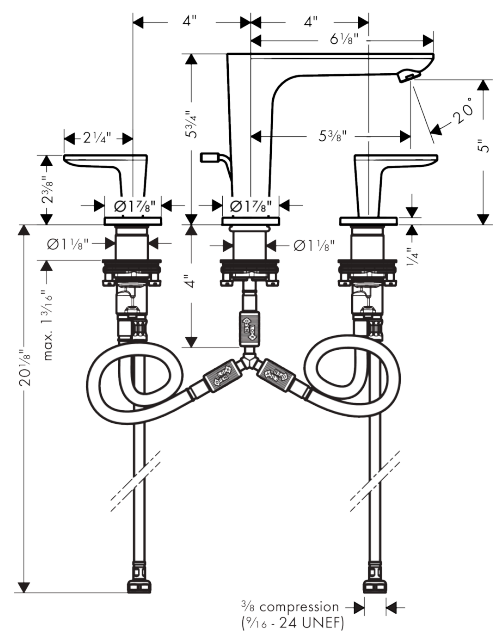

AXOR Citterio C

Widespread Faucet 125 with Escutcheons and Pop-up Drain, Cubic Cut, 1.2 GPM

Finish: **Brushed Black Chrome** Part no. : **49061341**

Features

- Consists of: Widespread Faucet, Pop Up Drain
- Handle design: lever handle
- Spray pattern: Aerated spray
- Maximum flow rate: 1.2 GPM
- 90-degree ceramic valves
- Pop-Up Drain

Item details

List Price

\$ 1,254.00

Technology

Compliance / Sustainability

Product image

Scale drawing

AXOR Citterio C
Widespread Faucet 125 with Escutcheons and Pop-up Drain, Cubic Cut, 1.2 GPM
 Finish: **Brushed Black Chrome** Part no. : **49061341**

Exploded drawing

Year of production: >02/25

AXOR Citterio C

Widespread Faucet 125 with Escutcheons and Pop-up Drain, Cubic Cut, 1.2 GPM

Finish: **Brushed Black Chrome** Part no. : **49061341**

Spare parts list

Year of production: >02/25

Pos.		Part no.	Price	PU
1	spout cpl.	87821340	-	1
2	aerator M18x1 (4,5 l/min)	92885340	-	1
3	escutcheon	87795340	-	1
4	O-ring 26x4	92191000	-	1
5	null	92913000	-	1
6	O-ring 8x1,75	97827000	-	1
7	null	92909000	-	1
8	lever collar	97548000	-	1
9	hose connection angel	92905000	-	1
10	handle	87823340	-	1
11	escutcheon hot water	87820340	-	1
12	escutcheon cold water	87819340	-	1
13	O-Ring 14x1,5	98201000	-	1
14	null	92907000	-	1
15	shut off unit right closing	98817000	-	1
16	shut off unit left closing	95366000	-	1
17	connection hose 18½" M8x0,75 3/8"	96321001	-	1
18	null	92914000	-	1
19	pull rod	96923340	-	1
a	pop up waste	88509340	-	1
b	lever arm 200mm (ball-Ø12mm)	96007000	-	1