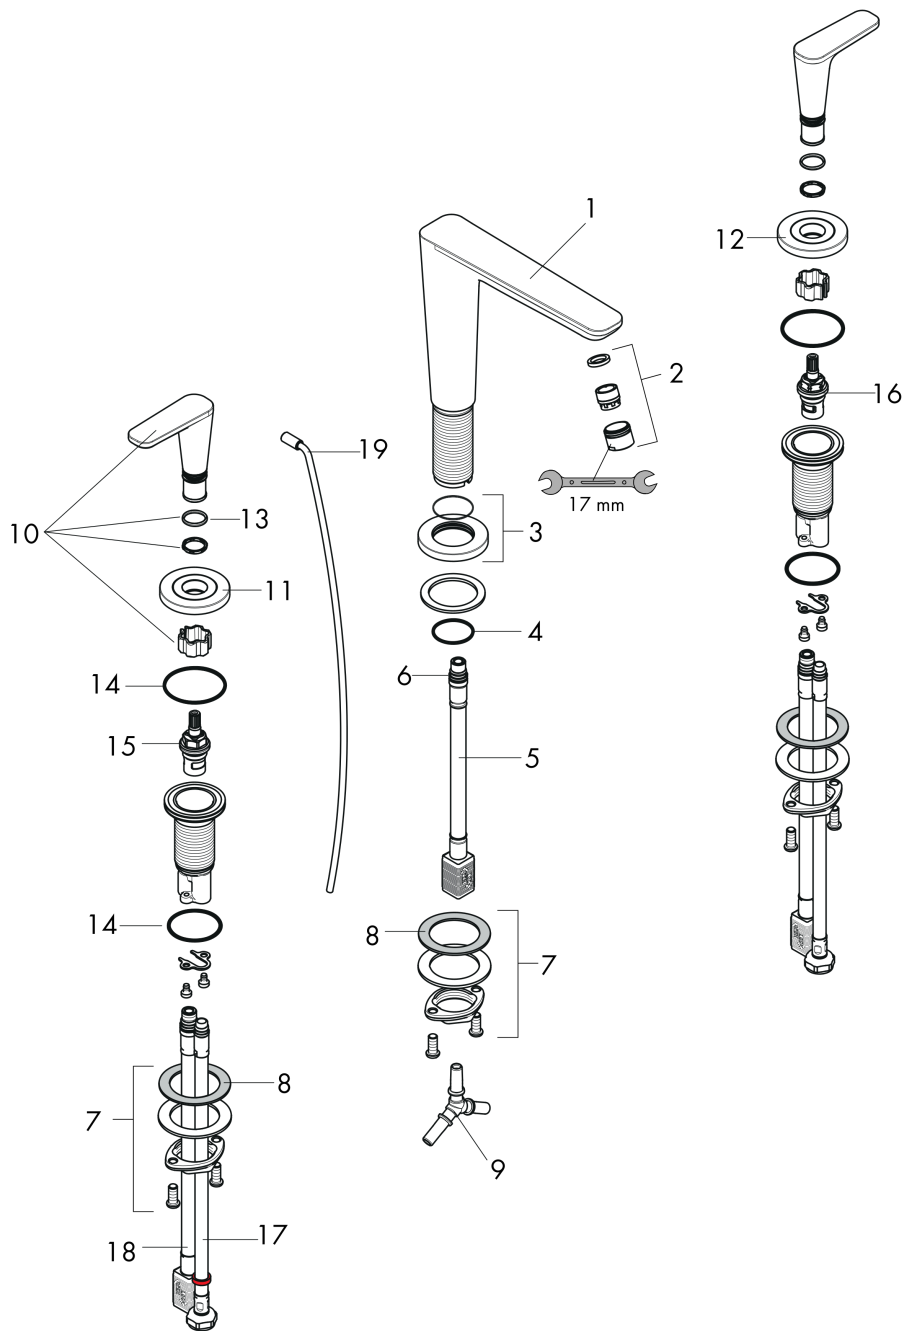

AXOR Citterio C

Widespread Faucet 125 with Escutcheons and Pop-up Drain, Cubic Cut, 1.2 GPM

Finish: **Brushed Black Chrome** Part no. : **49061341**

Features

- Consists of: Widespread Faucet, Pop Up Drain
- Handle design: lever handle
- Spray pattern: Aerated spray
- Maximum flow rate: 1.2 GPM
- 90-degree ceramic valves
- Pop-Up Drain

Item details

List Price

\$ 1,254.00

Technology

Compliance / Sustainability

Product image

Scale drawing

AXOR Citterio C
Widespread Faucet 125 with Escutcheons and Pop-up Drain, Cubic Cut, 1.2 GPM
 Finish: **Brushed Black Chrome** Part no. : **49061341**

Exploded drawing

Year of production: >02/25

AXOR Citterio C

Widespread Faucet 125 with Escutcheons and Pop-up Drain, Cubic Cut, 1.2 GPM

Finish: **Brushed Black Chrome** Part no. : **49061341**

Spare parts list

Year of production: >02/25

Pos.		Part no.	Price	PU
1	spout cpl.	87821340	-	1
2	aerator M18x1 (4,5 l/min)	92885340	-	1
3	escutcheon	87795340	-	1
4	O-ring 26x4	92191000	-	1
5	null	92913000	-	1
6	O-ring 8x1,75	97827000	-	1
7	null	92909000	-	1
8	lever collar	97548000	-	1
9	hose connection angel	92905000	-	1
10	handle	87823340	-	1
11	escutcheon hot water	87820340	-	1
12	escutcheon cold water	87819340	-	1
13	O-Ring 14x1,5	98201000	-	1
14	null	92907000	-	1
15	shut off unit right closing	98817000	-	1
16	shut off unit left closing	95366000	-	1
17	connection hose 18½" M8x0,75 3/8"	96321001	-	1
18	null	92914000	-	1
19	pull rod	96923340	-	1
a	pop up waste	88509340	-	1
b	lever arm 200mm (ball-Ø12mm)	96007000	-	1