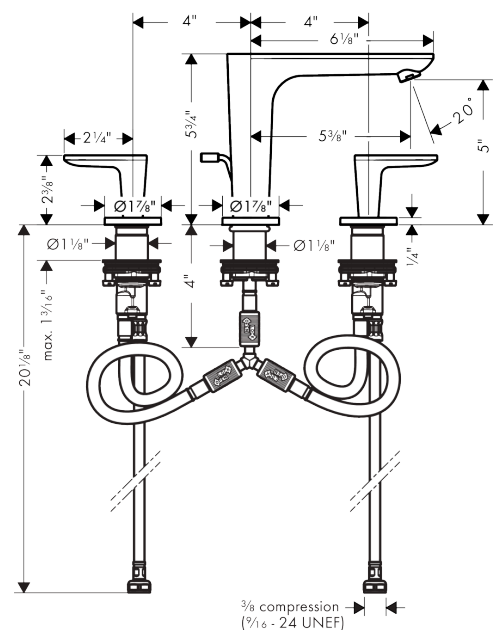

AXOR Citterio C

Widespread Faucet 125 with Escutcheons and Pop-up Drain, Cubic Cut, 1.2 GPM

Finish: **Matte Black** Part no. : **49061671**

Features

- Consists of: Widespread Faucet, Pop Up Drain
- Handle design: lever handle
- Spray pattern: Aerated spray
- Maximum flow rate: 1.2 GPM
- 90-degree ceramic valves
- Pop-Up Drain

Item details

List Price \$ 1,254.00

Technology

Compliance / Sustainability

Product image

Scale drawing

AXOR Citterio C
Widespread Faucet 125 with Escutcheons and Pop-up Drain, Cubic Cut, 1.2 GPM
 Finish: **Matte Black** Part no. : **49061671**

Exploded drawing

Year of production: >02/25

AXOR Citterio C
Widespread Faucet 125 with Escutcheons and Pop-up Drain, Cubic Cut, 1.2 GPM

 Finish: **Matte Black** Part no. : **49061671**

Spare parts list

Year of production: >02/25

Pos.		Part no.	Price	PU
1	spout cpl.	87821670	-	1
2	aerator M18x1 (4,5 l/min)	92885670	-	1
3	escutcheon	87795670	-	1
4	O-ring 26x4	92191000	-	1
5	null	92913000	-	1
6	O-ring 8x1,75	97827000	-	1
7	null	92909000	-	1
8	lever collar	97548000	-	1
9	hose connection angel	92905000	-	1
10	handle	87823670	-	1
11	escutcheon hot water	87820670	-	1
12	escutcheon cold water	87819670	-	1
13	O-Ring 14x1,5	98201000	-	1
14	null	92907000	-	1
15	shut off unit right closing	98817000	-	1
16	shut off unit left closing	95366000	-	1
17	connection hose 18½" M8x0,75 3/8"	96321001	-	1
18	null	92914000	-	1
19	pull rod	96923670	-	1
a	pop up waste	88509670	-	1
b	lever arm 200mm (ball-Ø12mm)	96007000	-	1