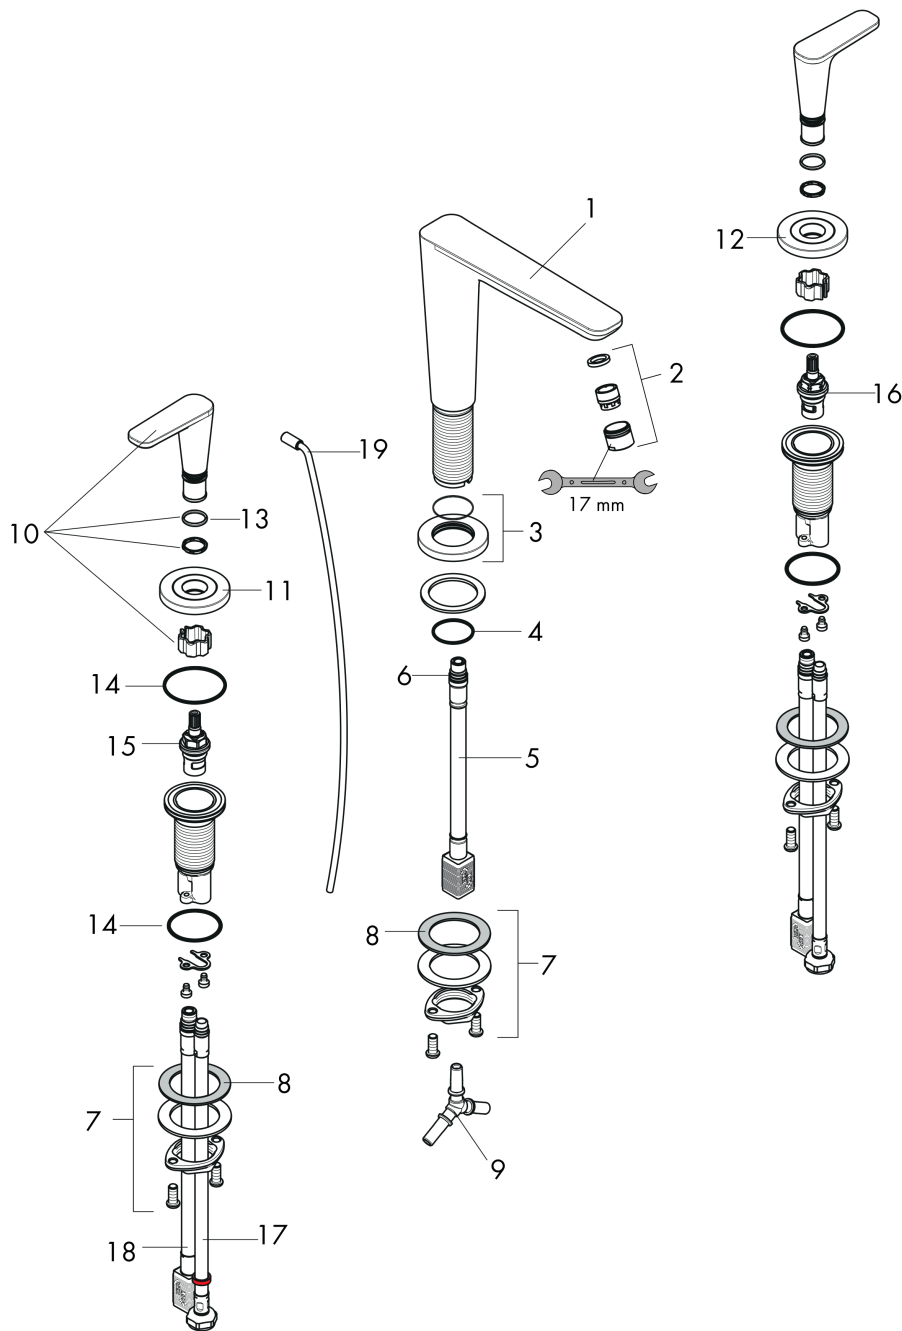

AXOR Citterio C

Widespread Faucet 125 with Escutcheons and Pop-up Drain, Cubic Cut, 1.2 GPM

Finish: **Matte Black** Part no. : **49061671**

Features

- Consists of: Widespread Faucet, Pop Up Drain
- Handle design: lever handle
- Spray pattern: Aerated spray
- Maximum flow rate: 1.2 GPM
- 90-degree ceramic valves
- Pop-Up Drain

Item details

List Price \$ 1,254.00

Technology

Compliance / Sustainability

Product image

Scale drawing

AXOR Citterio C
Widespread Faucet 125 with Escutcheons and Pop-up Drain, Cubic Cut, 1.2 GPM
 Finish: **Matte Black** Part no. : **49061671**

Exploded drawing

Year of production: >02/25

AXOR Citterio C
Widespread Faucet 125 with Escutcheons and Pop-up Drain, Cubic Cut, 1.2 GPM

 Finish: **Matte Black** Part no. : **49061671**

Spare parts list

Year of production: >02/25

Pos.		Part no.	Price	PU
1	spout cpl.	87821670	-	1
2	aerator M18x1 (4,5 l/min)	92885670	-	1
3	escutcheon	87795670	-	1
4	O-ring 26x4	92191000	-	1
5	null	92913000	-	1
6	O-ring 8x1,75	97827000	-	1
7	null	92909000	-	1
8	lever collar	97548000	-	1
9	hose connection angel	92905000	-	1
10	handle	87823670	-	1
11	escutcheon hot water	87820670	-	1
12	escutcheon cold water	87819670	-	1
13	O-Ring 14x1,5	98201000	-	1
14	null	92907000	-	1
15	shut off unit right closing	98817000	-	1
16	shut off unit left closing	95366000	-	1
17	connection hose 18½" M8x0,75 3/8"	96321001	-	1
18	null	92914000	-	1
19	pull rod	96923670	-	1
a	pop up waste	88509670	-	1
b	lever arm 200mm (ball-Ø12mm)	96007000	-	1