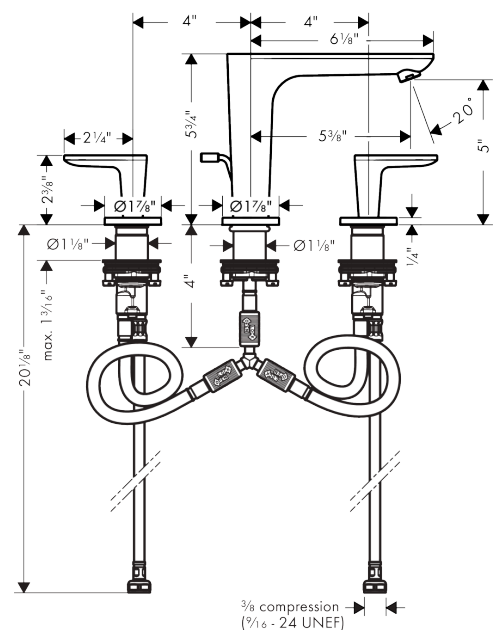

AXOR Citterio C

Widespread Faucet 125 with Escutcheons and Pop-up Drain, Cubic Cut, 1.2 GPM

Finish: **Brushed Nickel** Part no. : **49061821**

Features

- Consists of: Widespread Faucet, Pop Up Drain
- Handle design: lever handle
- Spray pattern: Aerated spray
- Maximum flow rate: 1.2 GPM
- 90-degree ceramic valves
- Pop-Up Drain

Item details

List Price \$ 1,254.00

Technology

Compliance / Sustainability

Product image

Scale drawing

AXOR Citterio C
Widespread Faucet 125 with Escutcheons and Pop-up Drain, Cubic Cut, 1.2 GPM
 Finish: **Brushed Nickel** Part no. : **49061821**

Exploded drawing

Year of production: >02/25

AXOR Citterio C

Widespread Faucet 125 with Escutcheons and Pop-up Drain, Cubic Cut, 1.2 GPM

Finish: **Brushed Nickel** Part no. : **49061821**

Spare parts list

Year of production: >02/25

Pos.		Part no.	Price	PU
1	spout cpl.	87821820	-	1
2	aerator M18x1 (4,5 l/min)	92885820	-	1
3	escutcheon	87795820	-	1
4	O-ring 26x4	92191000	-	1
5	null	92913000	-	1
6	O-ring 8x1,75	97827000	-	1
7	null	92909000	-	1
8	lever collar	97548000	-	1
9	hose connection angel	92905000	-	1
10	handle	87823820	-	1
11	escutcheon hot water	87820820	-	1
12	escutcheon cold water	87819820	-	1
13	O-Ring 14x1,5	98201000	-	1
14	null	92907000	-	1
15	shut off unit right closing	98817000	-	1
16	shut off unit left closing	95366000	-	1
17	connection hose 18½" M8x0,75 3/8"	96321001	-	1
18	null	92914000	-	1
19	pull rod	96923820	-	1
a	pop up waste	88509820	-	1
b	lever arm 200mm (ball-Ø12mm)	96007000	-	1