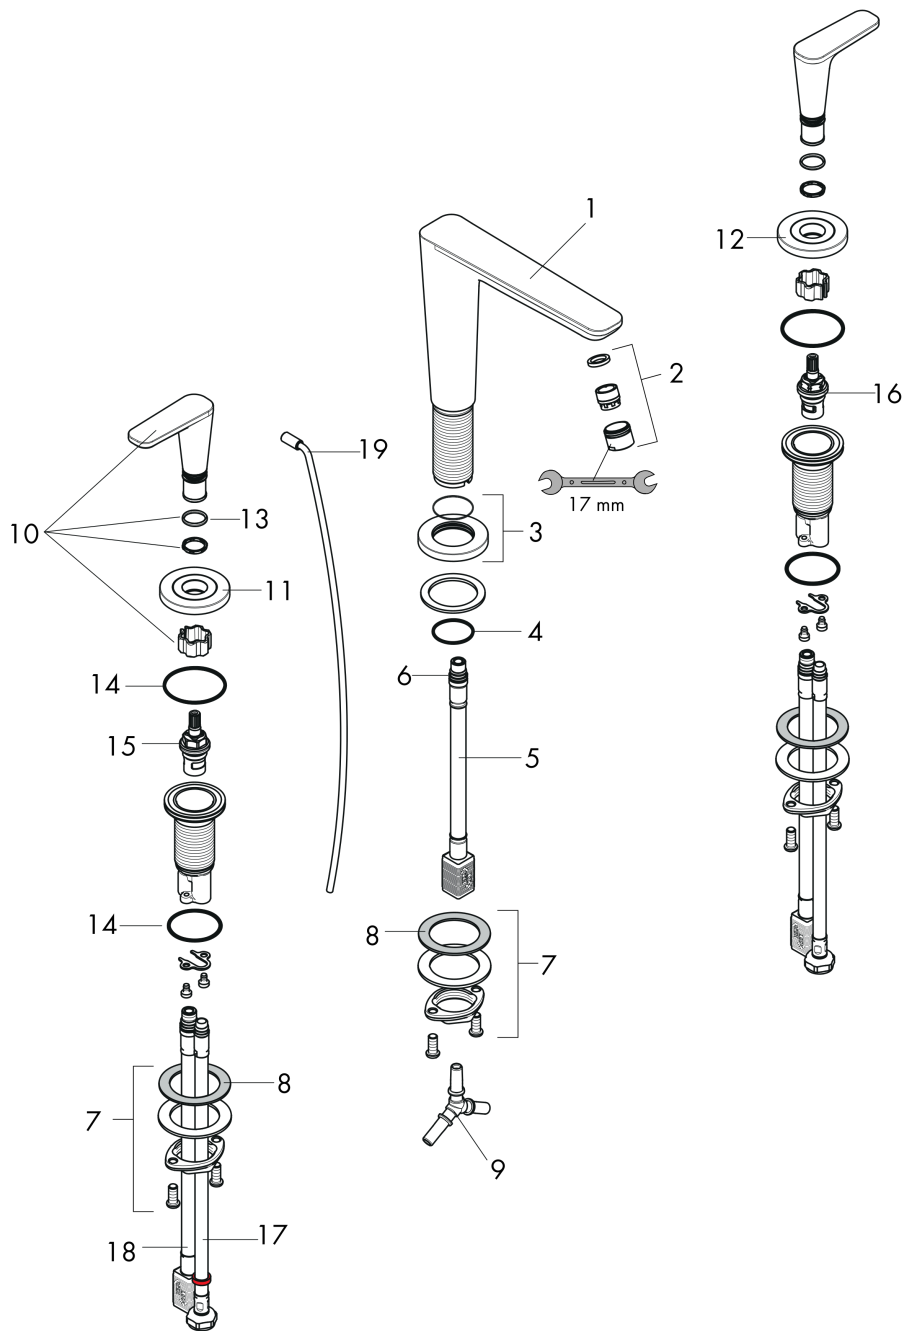

AXOR Citterio C

Widespread Faucet 125 with Escutcheons and Pop-up Drain, Cubic Cut, 1.2 GPM

Finish: **Brushed Nickel** Part no. : **49061821**

Features

- Consists of: Widespread Faucet, Pop Up Drain
- Handle design: lever handle
- Spray pattern: Aerated spray
- Maximum flow rate: 1.2 GPM
- 90-degree ceramic valves
- Pop-Up Drain

Item details

List Price \$ 1,254.00

Technology

Compliance / Sustainability

Product image

Scale drawing

AXOR Citterio C
Widespread Faucet 125 with Escutcheons and Pop-up Drain, Cubic Cut, 1.2 GPM
 Finish: **Brushed Nickel** Part no. : **49061821**

Exploded drawing

Year of production: >02/25

AXOR Citterio C

Widespread Faucet 125 with Escutcheons and Pop-up Drain, Cubic Cut, 1.2 GPM

Finish: **Brushed Nickel** Part no. : **49061821**

Spare parts list

Year of production: >02/25

Pos.		Part no.	Price	PU
1	spout cpl.	87821820	-	1
2	aerator M18x1 (4,5 l/min)	92885820	-	1
3	escutcheon	87795820	-	1
4	O-ring 26x4	92191000	-	1
5	null	92913000	-	1
6	O-ring 8x1,75	97827000	-	1
7	null	92909000	-	1
8	lever collar	97548000	-	1
9	hose connection angel	92905000	-	1
10	handle	87823820	-	1
11	escutcheon hot water	87820820	-	1
12	escutcheon cold water	87819820	-	1
13	O-Ring 14x1,5	98201000	-	1
14	null	92907000	-	1
15	shut off unit right closing	98817000	-	1
16	shut off unit left closing	95366000	-	1
17	connection hose 18½" M8x0,75 3/8"	96321001	-	1
18	null	92914000	-	1
19	pull rod	96923820	-	1
a	pop up waste	88509820	-	1
b	lever arm 200mm (ball-Ø12mm)	96007000	-	1