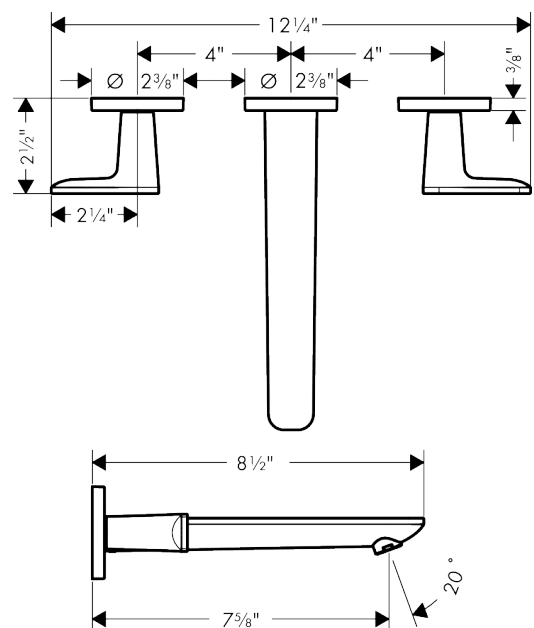

AXOR Citterio C

Wall-mounted widespread faucet trim with escutcheons, without pop-up drain, 1.2 GPM

Finish: **Chrome** Part no. : **49070001**

Features

- Consists of: Wall-Mounted Widespread Faucet Trim
- Handle design: lever handle
- Spray pattern: Aerated spray
- Maximum flow rate: 1.2 GPM
- 90-degree ceramic valves

Item details

List Price \$ 900.00

Technology

Compliance / Sustainability

Product image

Scale drawing

AXOR Citterio C

Wall-mounted widespread faucet trim with escutcheons, without pop-up drain, 1.2 GPM

Finish: **Chrome** Part no. : **49070001**

Exploded drawing

Year of production: >02/25

AXOR Citterio C

Wall-mounted widespread faucet trim with escutcheons, without pop-up drain, 1.2 GPM

Finish: **Chrome** Part no. : **49070001**

Spare parts list

Year of production: >02/25

Pos.		Part no.	Price	PU
1	spout cpl.	87789000	-	1
2	aerator M18x1 (4,5 l/min)	92884000	-	1
3	hollow set screw M5x6	94810000	-	1
4	escutcheon for spout	87794000	-	1
5	connecting thread G½	98933000	-	1
6	O-ring 11x2	98127000	-	1
7	handle	87792000	-	1
8	handle fixing set	98932000	-	1
9	set of color-rings cold / hot water	98927000	-	1
10	escutcheon for handle	87791000	-	1
11	nut	87142000	-	1
12	fixing set	96393000	-	1
13	shut off unit left closing	96351001	-	1
14	shut off unit right closing	96350001	-	1
15	extension 25 mm	96259000	-	1
16	extension 25 mm	95413000	-	1
a	base body	10303181	-	1