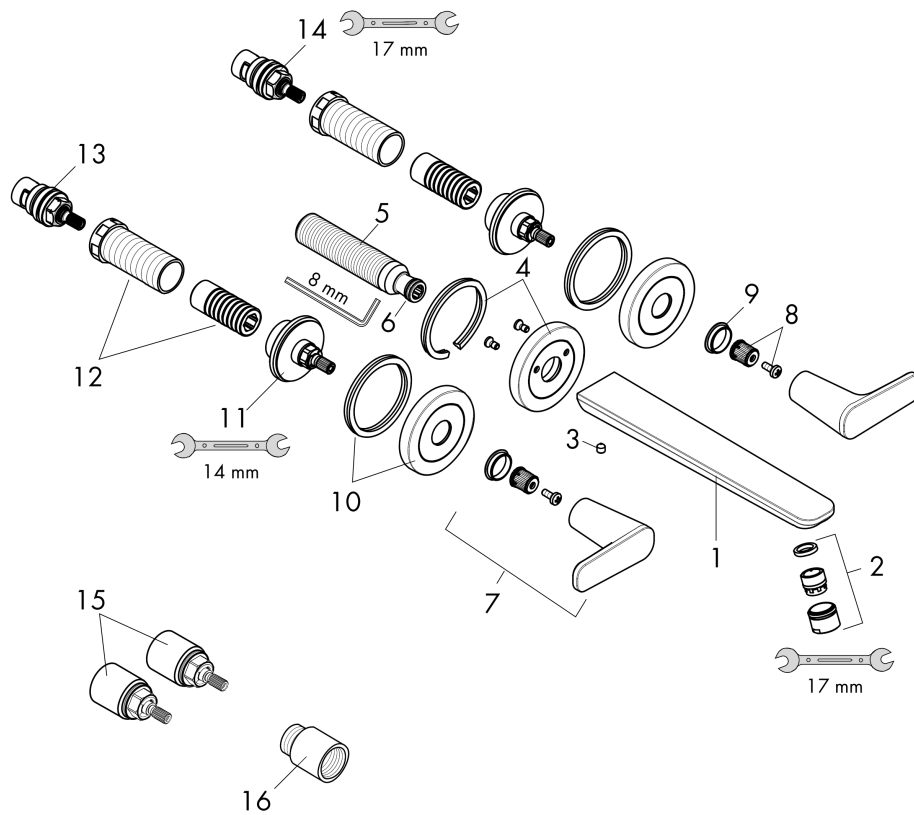

AXOR Citterio C

Wall-mounted widespread faucet trim with escutcheons, without pop-up drain, 1.2 GPM

Finish: **Chrome** Part no. : **49070001**

Features

- Consists of: Wall-Mounted Widespread Faucet Trim
- Handle design: lever handle
- Spray pattern: Aerated spray
- Maximum flow rate: 1.2 GPM
- 90-degree ceramic valves

Item details

List Price \$ 900.00

Technology

Compliance / Sustainability

Product image

Scale drawing

AXOR Citterio C

Wall-mounted widespread faucet trim with escutcheons, without pop-up drain, 1.2 GPM

Finish: **Chrome** Part no. : **49070001**

Exploded drawing

Year of production: >02/25

AXOR Citterio C

Wall-mounted widespread faucet trim with escutcheons, without pop-up drain, 1.2 GPM

Finish: **Chrome** Part no. : **49070001**

Spare parts list

Year of production: >02/25

Pos.		Part no.	Price	PU
1	spout cpl.	87789000	-	1
2	aerator M18x1 (4,5 l/min)	92884000	-	1
3	hollow set screw M5x6	94810000	-	1
4	escutcheon for spout	87794000	-	1
5	connecting thread G½	98933000	-	1
6	O-ring 11x2	98127000	-	1
7	handle	87792000	-	1
8	handle fixing set	98932000	-	1
9	set of color-rings cold / hot water	98927000	-	1
10	escutcheon for handle	87791000	-	1
11	nut	87142000	-	1
12	fixing set	96393000	-	1
13	shut off unit left closing	96351001	-	1
14	shut off unit right closing	96350001	-	1
15	extension 25 mm	96259000	-	1
16	extension 25 mm	95413000	-	1
a	base body	10303181	-	1