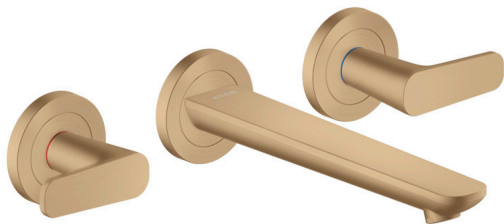

AXOR Citterio C

Wall-mounted widespread faucet trim with escutcheons, without pop-up drain, 1.2 GPM

Finish: **Brushed Bronze** Part no. : **49070141**

Features

- Consists of: Wall-Mounted Widespread Faucet Trim
- Handle design: lever handle
- Spray pattern: Aerated spray
- Maximum flow rate: 1.2 GPM
- 90-degree ceramic valves

Item details

List Price \$ 1,188.00

Technology

Compliance / Sustainability

Product image

Scale drawing

AXOR Citterio C

Wall-mounted widespread faucet trim with escutcheons, without pop-up drain, 1.2 GPM

Finish: **Brushed Bronze** Part no. : **49070141**

Exploded drawing

Year of production: >02/25

AXOR Citterio C

Wall-mounted widespread faucet trim with escutcheons, without pop-up drain, 1.2 GPM

Finish: **Brushed Bronze** Part no. : **49070141**

Spare parts list

Year of production: >02/25

Pos.		Part no.	Price	PU
1	spout cpl.	87789140	-	1
2	aerator M18x1 (4,5 l/min)	92884140	-	1
3	hollow set screw M5x6	94810000	-	1
4	escutcheon for spout	87794140	-	1
5	connecting thread G½	98933000	-	1
6	O-ring 11x2	98127000	-	1
7	handle	87792140	-	1
8	handle fixing set	98932000	-	1
9	set of color-rings cold / hot water	98927000	-	1
10	escutcheon for handle	87791140	-	1
11	nut	87142000	-	1
12	fixing set	96393000	-	1
13	shut off unit left closing	96351001	-	1
14	shut off unit right closing	96350001	-	1
15	extension 25 mm	96259000	-	1
16	extension 25 mm	95413000	-	1
a	base body	10303181	-	1