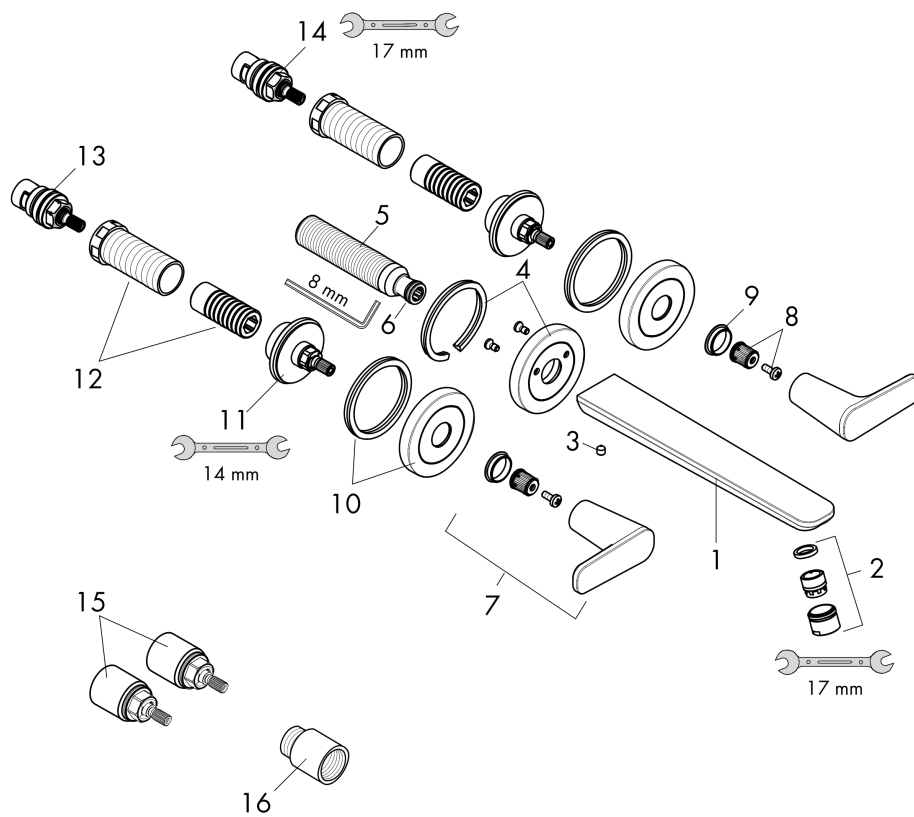

AXOR Citterio C

Wall-mounted widespread faucet trim with escutcheons, without pop-up drain, 1.2 GPM

Finish: **Brushed Bronze** Part no. : **49070141**

Features

- Consists of: Wall-Mounted Widespread Faucet Trim
- Handle design: lever handle
- Spray pattern: Aerated spray
- Maximum flow rate: 1.2 GPM
- 90-degree ceramic valves

Item details

List Price \$ 1,188.00

Technology

Compliance / Sustainability

Product image

Scale drawing

AXOR Citterio C

Wall-mounted widespread faucet trim with escutcheons, without pop-up drain, 1.2 GPM

Finish: **Brushed Bronze** Part no. : **49070141**

Exploded drawing

Year of production: >02/25

AXOR Citterio C

Wall-mounted widespread faucet trim with escutcheons, without pop-up drain, 1.2 GPM

Finish: **Brushed Bronze** Part no. : **49070141**

Spare parts list

Year of production: >02/25

Pos.		Part no.	Price	PU
1	spout cpl.	87789140	-	1
2	aerator M18x1 (4,5 l/min)	92884140	-	1
3	hollow set screw M5x6	94810000	-	1
4	escutcheon for spout	87794140	-	1
5	connecting thread G½	98933000	-	1
6	O-ring 11x2	98127000	-	1
7	handle	87792140	-	1
8	handle fixing set	98932000	-	1
9	set of color-rings cold / hot water	98927000	-	1
10	escutcheon for handle	87791140	-	1
11	nut	87142000	-	1
12	fixing set	96393000	-	1
13	shut off unit left closing	96351001	-	1
14	shut off unit right closing	96350001	-	1
15	extension 25 mm	96259000	-	1
16	extension 25 mm	95413000	-	1
a	base body	10303181	-	1