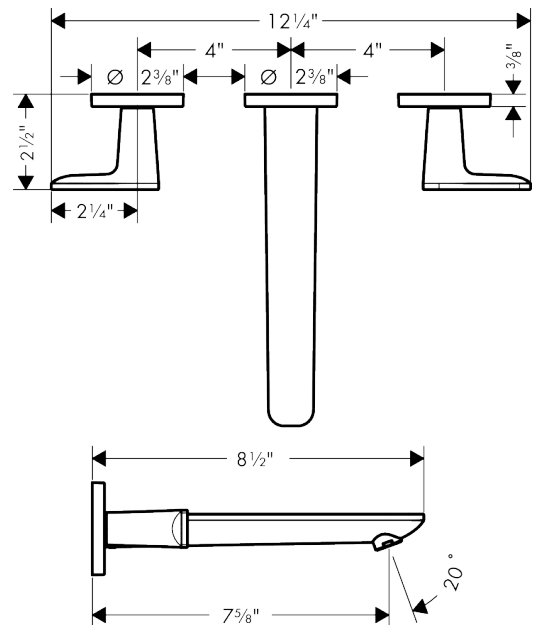

AXOR Citterio C

Wall-mounted widespread faucet trim with escutcheons, without pop-up drain, 1.2 GPM

Finish: **Brushed Bronze** Part no. : **49070141**

Features

- Consists of: Wall-Mounted Widespread Faucet Trim
- Handle design: lever handle
- Spray pattern: Aerated spray
- Maximum flow rate: 1.2 GPM
- 90-degree ceramic valves

Item details

List Price \$ 1,188.00

Technology

Compliance / Sustainability

Product image

Scale drawing

AXOR Citterio C

Wall-mounted widespread faucet trim with escutcheons, without pop-up drain, 1.2 GPM

Finish: **Brushed Bronze** Part no. : **49070141**

Exploded drawing

Year of production: >02/25

AXOR Citterio C

Wall-mounted widespread faucet trim with escutcheons, without pop-up drain, 1.2 GPM

Finish: **Brushed Bronze** Part no. : **49070141**

Spare parts list

Year of production: >02/25

Pos.		Part no.	Price	PU
1	spout cpl.	87789140	-	1
2	aerator M18x1 (4,5 l/min)	92884140	-	1
3	hollow set screw M5x6	94810000	-	1
4	escutcheon for spout	87794140	-	1
5	connecting thread G½	98933000	-	1
6	O-ring 11x2	98127000	-	1
7	handle	87792140	-	1
8	handle fixing set	98932000	-	1
9	set of color-rings cold / hot water	98927000	-	1
10	escutcheon for handle	87791140	-	1
11	nut	87142000	-	1
12	fixing set	96393000	-	1
13	shut off unit left closing	96351001	-	1
14	shut off unit right closing	96350001	-	1
15	extension 25 mm	96259000	-	1
16	extension 25 mm	95413000	-	1
a	base body	10303181	-	1