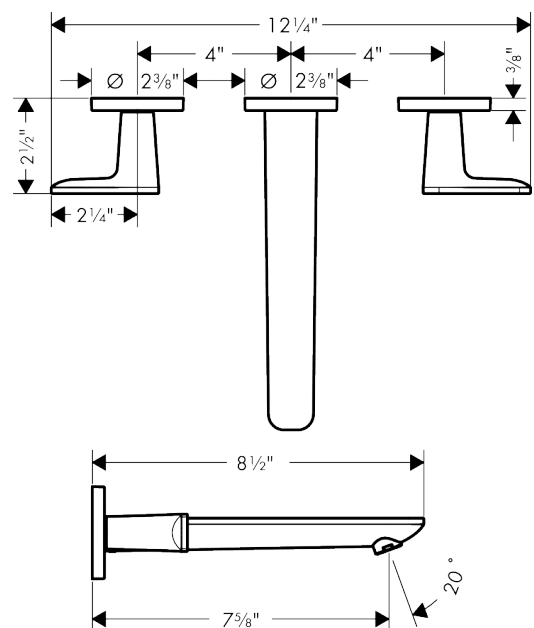

AXOR Citterio C

Wall-mounted widespread faucet trim with escutcheons, without pop-up drain, 1.2 GPM

Finish: **Brushed Gold Optic** Part no. : **49070251**

Features

- Consists of: Wall-Mounted Widespread Faucet Trim
- Handle design: lever handle
- Spray pattern: Aerated spray
- Maximum flow rate: 1.2 GPM
- 90-degree ceramic valves

Item details

List Price \$ 1,188.00

Technology

Compliance / Sustainability

Product image

Scale drawing

AXOR Citterio C

Wall-mounted widespread faucet trim with escutcheons, without pop-up drain, 1.2 GPM

Finish: **Brushed Gold Optic** Part no. : **49070251**

Exploded drawing

Year of production: >02/25

AXOR Citterio C

Wall-mounted widespread faucet trim with escutcheons, without pop-up drain, 1.2 GPM

Finish: **Brushed Gold Optic** Part no. : **49070251**

Spare parts list

Year of production: >02/25

Pos.		Part no.	Price	PU
1	spout cpl.	87789250	-	1
2	aerator M18x1 (4,5 l/min)	92884250	-	1
3	hollow set screw M5x6	94810000	-	1
4	escutcheon for spout	87794250	-	1
5	connecting thread G½	98933000	-	1
6	O-ring 11x2	98127000	-	1
7	handle	87792250	-	1
8	handle fixing set	98932000	-	1
9	set of color-rings cold / hot water	98927000	-	1
10	escutcheon for handle	87791250	-	1
11	nut	87142000	-	1
12	fixing set	96393000	-	1
13	shut off unit left closing	96351001	-	1
14	shut off unit right closing	96350001	-	1
15	extension 25 mm	96259000	-	1
16	extension 25 mm	95413000	-	1
a	base body	10303181	-	1