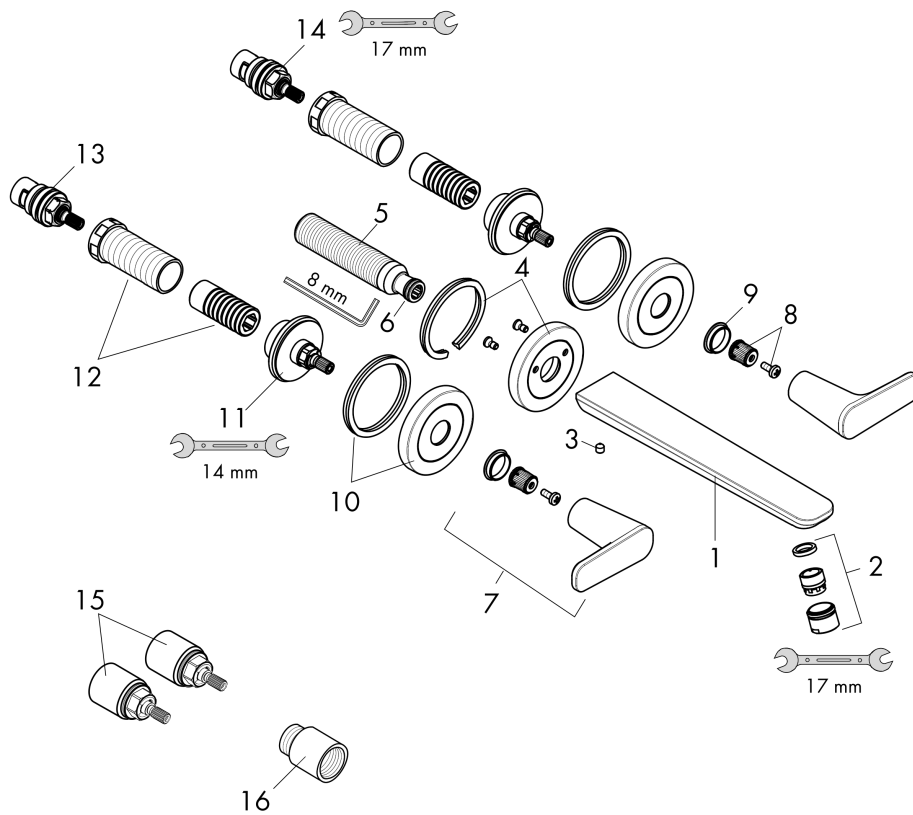

AXOR Citterio C

Wall-mounted widespread faucet trim with escutcheons, without pop-up drain, 1.2 GPM

Finish: **Brushed Gold Optic** Part no. : **49070251**

Features

- Consists of: Wall-Mounted Widespread Faucet Trim
- Handle design: lever handle
- Spray pattern: Aerated spray
- Maximum flow rate: 1.2 GPM
- 90-degree ceramic valves

Item details

List Price \$ 1,188.00

Technology

Compliance / Sustainability

Product image

Scale drawing

AXOR Citterio C

Wall-mounted widespread faucet trim with escutcheons, without pop-up drain, 1.2 GPM

Finish: **Brushed Gold Optic** Part no. : **49070251**

Exploded drawing

Year of production: >02/25

AXOR Citterio C

Wall-mounted widespread faucet trim with escutcheons, without pop-up drain, 1.2 GPM

Finish: **Brushed Gold Optic** Part no. : **49070251**

Spare parts list

Year of production: >02/25

Pos.		Part no.	Price	PU
1	spout cpl.	87789250	-	1
2	aerator M18x1 (4,5 l/min)	92884250	-	1
3	hollow set screw M5x6	94810000	-	1
4	escutcheon for spout	87794250	-	1
5	connecting thread G½	98933000	-	1
6	O-ring 11x2	98127000	-	1
7	handle	87792250	-	1
8	handle fixing set	98932000	-	1
9	set of color-rings cold / hot water	98927000	-	1
10	escutcheon for handle	87791250	-	1
11	nut	87142000	-	1
12	fixing set	96393000	-	1
13	shut off unit left closing	96351001	-	1
14	shut off unit right closing	96350001	-	1
15	extension 25 mm	96259000	-	1
16	extension 25 mm	95413000	-	1
a	base body	10303181	-	1