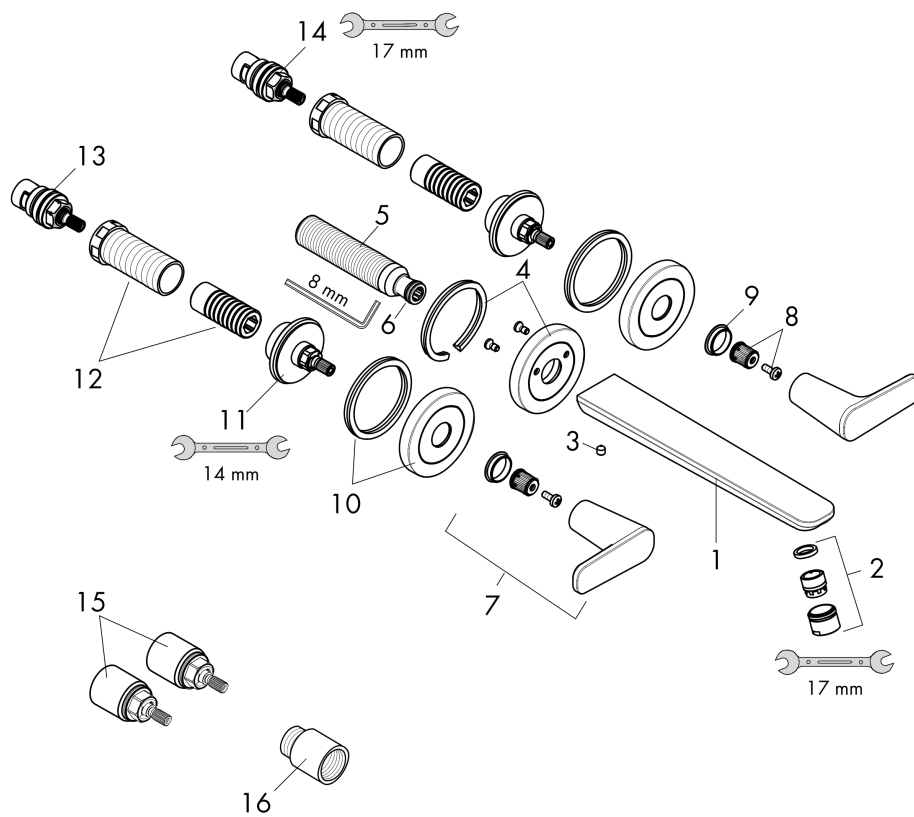

AXOR Citterio C

Wall-mounted widespread faucet trim with escutcheons, without pop-up drain, 1.2 GPM

Finish: **Matte Black** Part no. : **49070671**

Features

- Consists of: Wall-Mounted Widespread Faucet Trim
- Handle design: lever handle
- Spray pattern: Aerated spray
- Maximum flow rate: 1.2 GPM
- 90-degree ceramic valves

Item details

List Price \$ 1,188.00

Technology

Compliance / Sustainability

Product image

Scale drawing

AXOR Citterio C

Wall-mounted widespread faucet trim with escutcheons, without pop-up drain, 1.2 GPM

Finish: **Matte Black** Part no. : **49070671**

Exploded drawing

Year of production: >02/25

AXOR Citterio C

Wall-mounted widespread faucet trim with escutcheons, without pop-up drain, 1.2 GPM

Finish: **Matte Black** Part no. : **49070671**

Spare parts list

Year of production: >02/25

Pos.		Part no.	Price	PU
1	spout cpl.	87789670	-	1
2	aerator M18x1 (4,5 l/min)	92884670	-	1
3	hollow set screw M5x6	94810000	-	1
4	escutcheon for spout	87794670	-	1
5	connecting thread G½	98933000	-	1
6	O-ring 11x2	98127000	-	1
7	handle	87792670	-	1
8	handle fixing set	98932000	-	1
9	set of color-rings cold / hot water	98927000	-	1
10	escutcheon for handle	87791670	-	1
11	nut	87142000	-	1
12	fixing set	96393000	-	1
13	shut off unit left closing	96351001	-	1
14	shut off unit right closing	96350001	-	1
15	extension 25 mm	96259000	-	1
16	extension 25 mm	95413000	-	1
a	base body	10303181	-	1