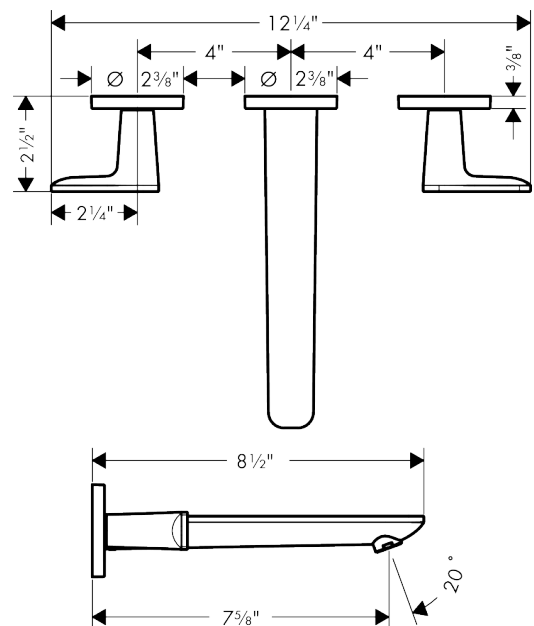

AXOR Citterio C

Wall-mounted widespread faucet trim with escutcheons, without pop-up drain, 1.2 GPM

Finish: **Matte Black** Part no. : **49070671**

Features

- Consists of: Wall-Mounted Widespread Faucet Trim
- Handle design: lever handle
- Spray pattern: Aerated spray
- Maximum flow rate: 1.2 GPM
- 90-degree ceramic valves

Item details

List Price \$ 1,188.00

Technology

Compliance / Sustainability

Product image

Scale drawing

AXOR Citterio C

Wall-mounted widespread faucet trim with escutcheons, without pop-up drain, 1.2 GPM

Finish: **Matte Black** Part no. : **49070671**

Exploded drawing

Year of production: >02/25

AXOR Citterio C

Wall-mounted widespread faucet trim with escutcheons, without pop-up drain, 1.2 GPM

Finish: **Matte Black** Part no. : **49070671**

Spare parts list

Year of production: >02/25

Pos.		Part no.	Price	PU
1	spout cpl.	87789670	-	1
2	aerator M18x1 (4,5 l/min)	92884670	-	1
3	hollow set screw M5x6	94810000	-	1
4	escutcheon for spout	87794670	-	1
5	connecting thread G½	98933000	-	1
6	O-ring 11x2	98127000	-	1
7	handle	87792670	-	1
8	handle fixing set	98932000	-	1
9	set of color-rings cold / hot water	98927000	-	1
10	escutcheon for handle	87791670	-	1
11	nut	87142000	-	1
12	fixing set	96393000	-	1
13	shut off unit left closing	96351001	-	1
14	shut off unit right closing	96350001	-	1
15	extension 25 mm	96259000	-	1
16	extension 25 mm	95413000	-	1
a	base body	10303181	-	1