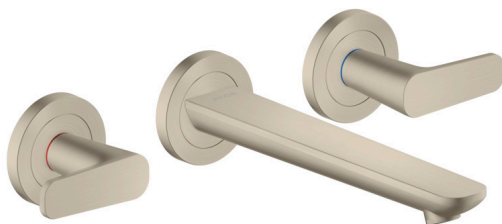

AXOR Citterio C

Wall-mounted widespread faucet trim with escutcheons, without pop-up drain, 1.2 GPM

Finish: **Brushed Nickel** Part no. : **49070821**

Features

- Consists of: Wall-Mounted Widespread Faucet Trim
- Handle design: lever handle
- Spray pattern: Aerated spray
- Maximum flow rate: 1.2 GPM
- 90-degree ceramic valves

Item details

List Price \$ 1,188.00

Technology

Compliance / Sustainability

Product image

Scale drawing

AXOR Citterio C

Wall-mounted widespread faucet trim with escutcheons, without pop-up drain, 1.2 GPM

Finish: **Brushed Nickel** Part no. : **49070821**

Exploded drawing

Year of production: >02/25

AXOR Citterio C

Wall-mounted widespread faucet trim with escutcheons, without pop-up drain, 1.2 GPM

Finish: **Brushed Nickel** Part no. : **49070821**

Spare parts list

Year of production: >02/25

Pos.		Part no.	Price	PU
1	spout cpl.	87789820	-	1
2	aerator M18x1 (4,5 l/min)	92884820	-	1
3	hollow set screw M5x6	94810000	-	1
4	escutcheon for spout	87794820	-	1
5	connecting thread G½	98933000	-	1
6	O-ring 11x2	98127000	-	1
7	handle	87792820	-	1
8	handle fixing set	98932000	-	1
9	set of color-rings cold / hot water	98927000	-	1
10	escutcheon for handle	87791820	-	1
11	nut	87142000	-	1
12	fixing set	96393000	-	1
13	shut off unit left closing	96351001	-	1
14	shut off unit right closing	96350001	-	1
15	extension 25 mm	96259000	-	1
16	extension 25 mm	95413000	-	1
a	base body	10303181	-	1