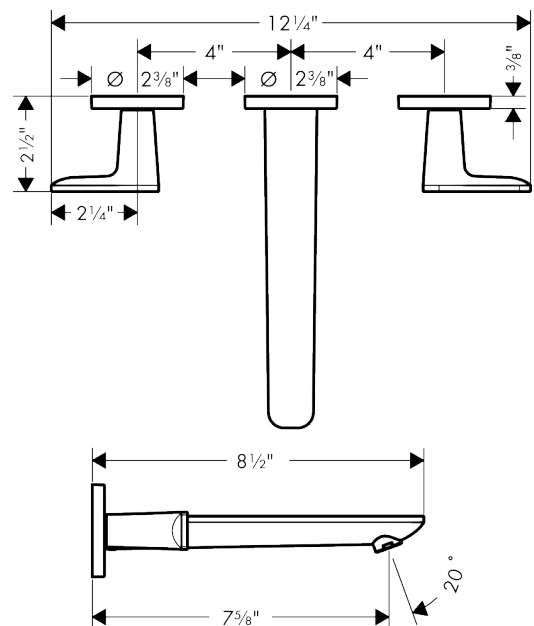

AXOR Citterio C

Wall-mounted widespread faucet trim with escutcheons, without pop-up drain, 1.2 GPM

Finish: **Brushed Nickel** Part no. : **49070821**

Features

- Consists of: Wall-Mounted Widespread Faucet Trim
- Handle design: lever handle
- Spray pattern: Aerated spray
- Maximum flow rate: 1.2 GPM
- 90-degree ceramic valves

Item details

List Price \$ 1,188.00

Technology

Compliance / Sustainability

Product image

Scale drawing

AXOR Citterio C

Wall-mounted widespread faucet trim with escutcheons, without pop-up drain, 1.2 GPM

Finish: **Brushed Nickel** Part no. : **49070821**

Exploded drawing

Year of production: >02/25

AXOR Citterio C

Wall-mounted widespread faucet trim with escutcheons, without pop-up drain, 1.2 GPM

Finish: **Brushed Nickel** Part no. : **49070821**

Spare parts list

Year of production: >02/25

Pos.		Part no.	Price	PU
1	spout cpl.	87789820	-	1
2	aerator M18x1 (4,5 l/min)	92884820	-	1
3	hollow set screw M5x6	94810000	-	1
4	escutcheon for spout	87794820	-	1
5	connecting thread G½	98933000	-	1
6	O-ring 11x2	98127000	-	1
7	handle	87792820	-	1
8	handle fixing set	98932000	-	1
9	set of color-rings cold / hot water	98927000	-	1
10	escutcheon for handle	87791820	-	1
11	nut	87142000	-	1
12	fixing set	96393000	-	1
13	shut off unit left closing	96351001	-	1
14	shut off unit right closing	96350001	-	1
15	extension 25 mm	96259000	-	1
16	extension 25 mm	95413000	-	1
a	base body	10303181	-	1