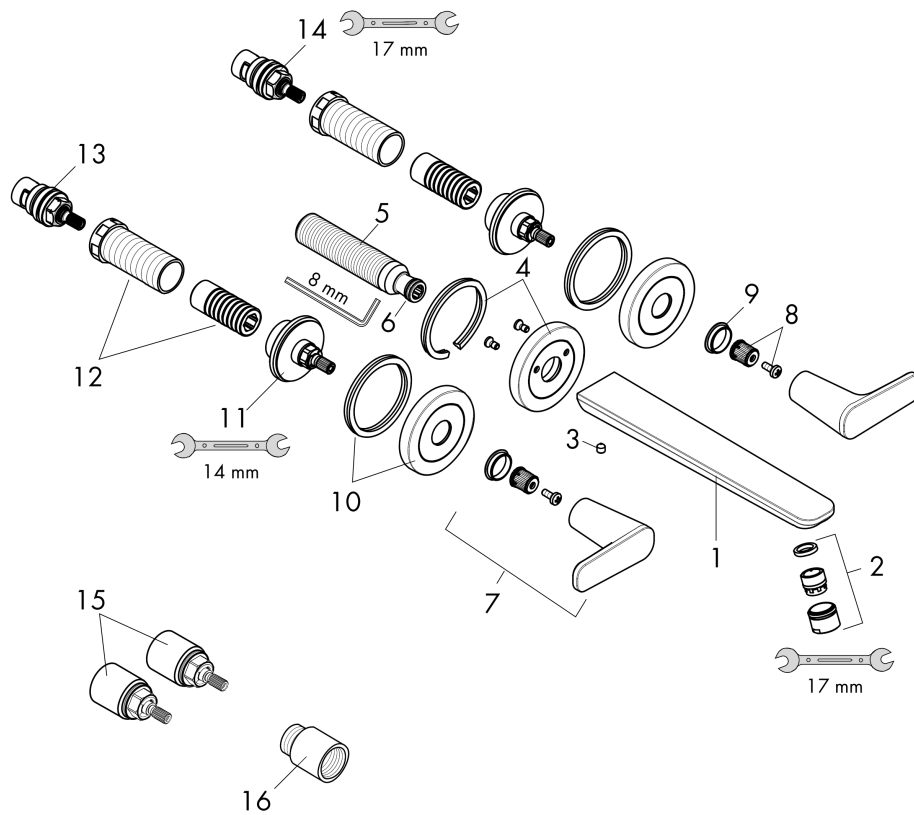

AXOR Citterio C

Wall-mounted widespread faucet trim with escutcheons, without pop-up drain, 1.2 GPM

Finish: **Brushed Nickel** Part no. : **49070821**

Features

- Consists of: Wall-Mounted Widespread Faucet Trim
- Handle design: lever handle
- Spray pattern: Aerated spray
- Maximum flow rate: 1.2 GPM
- 90-degree ceramic valves

Item details

List Price \$ 1,188.00

Technology

Compliance / Sustainability

Product image

Scale drawing

AXOR Citterio C

Wall-mounted widespread faucet trim with escutcheons, without pop-up drain, 1.2 GPM

Finish: **Brushed Nickel** Part no. : **49070821**

Exploded drawing

Year of production: >02/25

AXOR Citterio C

Wall-mounted widespread faucet trim with escutcheons, without pop-up drain, 1.2 GPM

Finish: **Brushed Nickel** Part no. : **49070821**

Spare parts list

Year of production: >02/25

Pos.		Part no.	Price	PU
1	spout cpl.	87789820	-	1
2	aerator M18x1 (4,5 l/min)	92884820	-	1
3	hollow set screw M5x6	94810000	-	1
4	escutcheon for spout	87794820	-	1
5	connecting thread G½	98933000	-	1
6	O-ring 11x2	98127000	-	1
7	handle	87792820	-	1
8	handle fixing set	98932000	-	1
9	set of color-rings cold / hot water	98927000	-	1
10	escutcheon for handle	87791820	-	1
11	nut	87142000	-	1
12	fixing set	96393000	-	1
13	shut off unit left closing	96351001	-	1
14	shut off unit right closing	96350001	-	1
15	extension 25 mm	96259000	-	1
16	extension 25 mm	95413000	-	1
a	base body	10303181	-	1