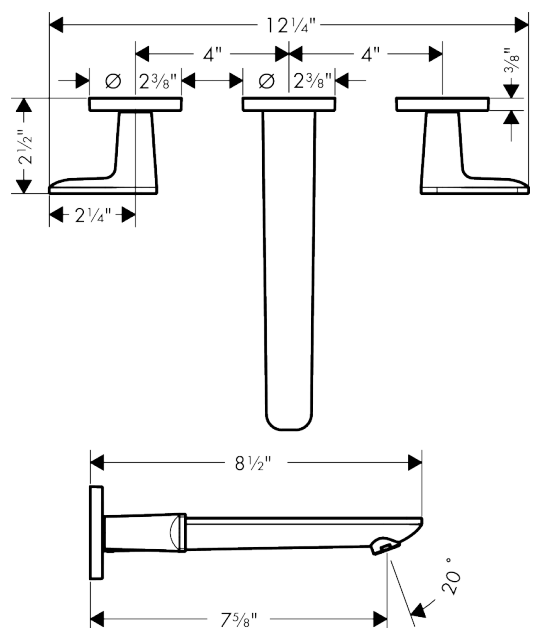

AXOR Citterio C
Wall-Mounted Widespread Faucet- Cubic Cut, 1.2 GPM
 Finish: **Chrome** Part no. : **49071001**

Features

- Handle design: lever handle
- Spray pattern: Aerated spray
- Maximum flow rate: 1.2 GPM
- 90-degree ceramic valves

Item details

List Price \$ 900.00

Technology

Compliance / Sustainability

Product image

Scale drawing

AXOR Citterio C
Wall-Mounted Widespread Faucet- Cubic Cut, 1.2 GPM
Finish: **Chrome** Part no. : **49071001**

Exploded drawing

Year of production: >02/25

AXOR Citterio C
Wall-Mounted Widespread Faucet- Cubic Cut, 1.2 GPM
 Finish: **Chrome** Part no. : **49071001**

Spare parts list

Year of production: >02/25

Pos.		Part no.	Price	PU
1	spout cpl.	87789000	-	1
2	aerator M18x1 (4,5 l/min)	92884000	-	1
3	hollow set screw M5x6	94810000	-	1
4	escutcheon for spout	87794000	-	1
5	connecting thread G½	98933000	-	1
6	O-ring 11x2	98127000	-	1
7	handle	87793000	-	1
8	handle fixing set	98932000	-	1
9	set of color-rings cold / hot water	98927000	-	1
10	escutcheon for handle	87791000	-	1
11	nut	87142000	-	1
12	fixing set	96393000	-	1
13	shut off unit left closing	96351001	-	1
14	shut off unit right closing	96350001	-	1
15	extension 25 mm	96259000	-	1
16	extension 25 mm	95413000	-	1
a	base body	10303181	-	1