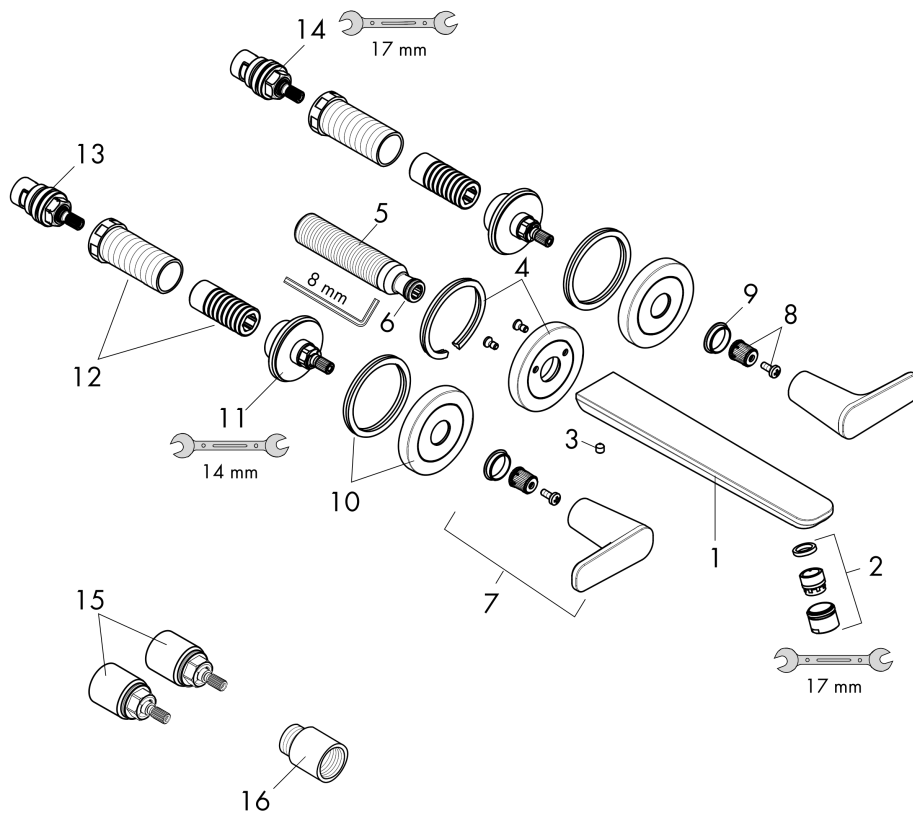

AXOR Citterio C
Wall-Mounted Widespread Faucet- Cubic Cut, 1.2 GPM
 Finish: **Chrome** Part no. : **49071001**

Features

- Handle design: lever handle
- Spray pattern: Aerated spray
- Maximum flow rate: 1.2 GPM
- 90-degree ceramic valves

Item details

List Price \$ 900.00

Technology

Compliance / Sustainability

Product image

Scale drawing

AXOR Citterio C
Wall-Mounted Widespread Faucet- Cubic Cut, 1.2 GPM
Finish: **Chrome** Part no. : **49071001**

Exploded drawing

Year of production: >02/25

AXOR Citterio C
Wall-Mounted Widespread Faucet- Cubic Cut, 1.2 GPM
 Finish: **Chrome** Part no. : **49071001**

Spare parts list

Year of production: >02/25

Pos.		Part no.	Price	PU
1	spout cpl.	87789000	-	1
2	aerator M18x1 (4,5 l/min)	92884000	-	1
3	hollow set screw M5x6	94810000	-	1
4	escutcheon for spout	87794000	-	1
5	connecting thread G½	98933000	-	1
6	O-ring 11x2	98127000	-	1
7	handle	87793000	-	1
8	handle fixing set	98932000	-	1
9	set of color-rings cold / hot water	98927000	-	1
10	escutcheon for handle	87791000	-	1
11	nut	87142000	-	1
12	fixing set	96393000	-	1
13	shut off unit left closing	96351001	-	1
14	shut off unit right closing	96350001	-	1
15	extension 25 mm	96259000	-	1
16	extension 25 mm	95413000	-	1
a	base body	10303181	-	1