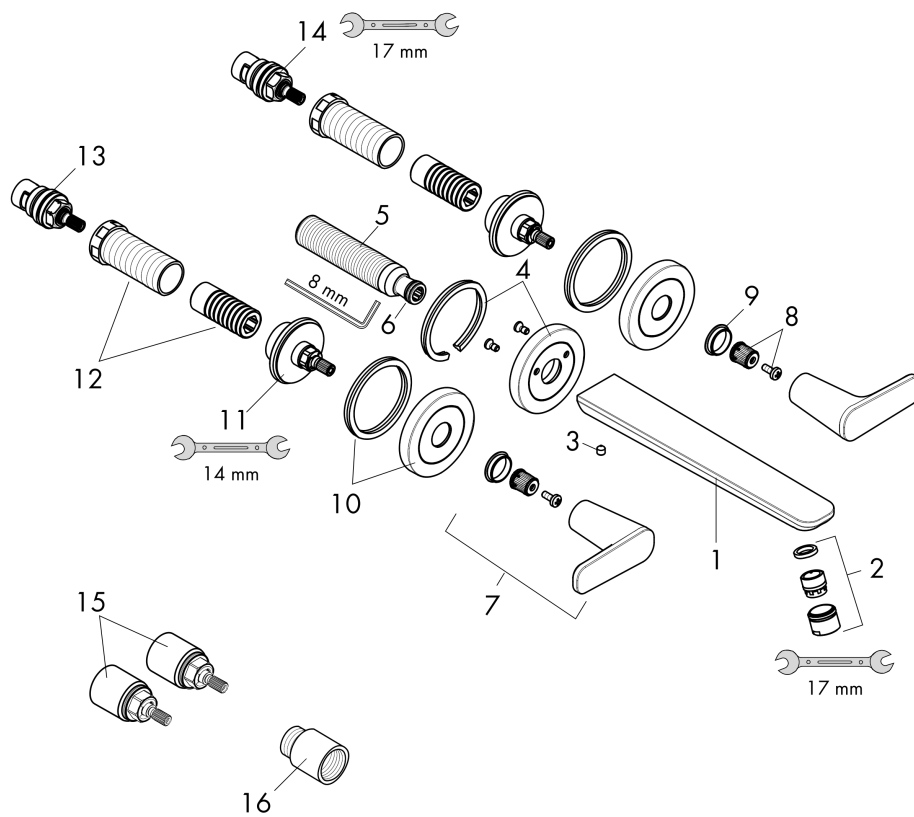

AXOR Citterio C
Wall-Mounted Widespread Faucet- Cubic Cut, 1.2 GPM
 Finish: **Brushed Bronze** Part no. : **49071141**

Features

- Handle design: lever handle
- Spray pattern: Aerated spray
- Maximum flow rate: 1.2 GPM
- 90-degree ceramic valves

Item details

List Price \$ 1,188.00

Technology

Compliance / Sustainability

Product image

Scale drawing

AXOR Citterio C
Wall-Mounted Widespread Faucet- Cubic Cut, 1.2 GPM
Finish: **Brushed Bronze** Part no. : **49071141**

Exploded drawing

Year of production: >02/25

AXOR Citterio C
Wall-Mounted Widespread Faucet- Cubic Cut, 1.2 GPM
 Finish: **Brushed Bronze** Part no. : **49071141**

Spare parts list

Year of production: >02/25

Pos.		Part no.	Price	PU
1	spout cpl.	87789140	-	1
2	aerator M18x1 (4,5 l/min)	92884140	-	1
3	hollow set screw M5x6	94810000	-	1
4	escutcheon for spout	87794140	-	1
5	connecting thread G½	98933000	-	1
6	O-ring 11x2	98127000	-	1
7	handle	87793140	-	1
8	handle fixing set	98932000	-	1
9	set of color-rings cold / hot water	98927000	-	1
10	escutcheon for handle	87791140	-	1
11	nut	87142000	-	1
12	fixing set	96393000	-	1
13	shut off unit left closing	96351001	-	1
14	shut off unit right closing	96350001	-	1
15	extension 25 mm	96259000	-	1
16	extension 25 mm	95413000	-	1
a	base body	10303181	-	1