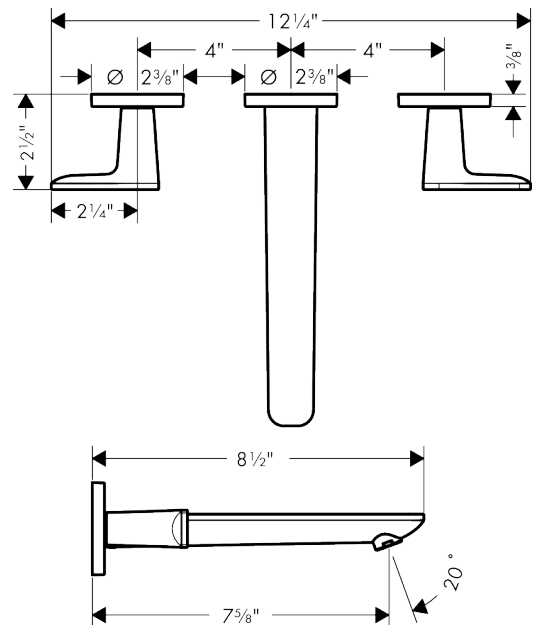

AXOR Citterio C
Wall-Mounted Widespread Faucet- Cubic Cut, 1.2 GPM
 Finish: **Brushed Bronze** Part no. : **49071141**

Features

- Handle design: lever handle
- Spray pattern: Aerated spray
- Maximum flow rate: 1.2 GPM
- 90-degree ceramic valves

Item details

List Price \$ 1,188.00

Technology

Compliance / Sustainability

Product image

Scale drawing

AXOR Citterio C
Wall-Mounted Widespread Faucet- Cubic Cut, 1.2 GPM
Finish: **Brushed Bronze** Part no. : **49071141**

Exploded drawing

Year of production: >02/25

AXOR Citterio C
Wall-Mounted Widespread Faucet- Cubic Cut, 1.2 GPM
 Finish: **Brushed Bronze** Part no. : **49071141**

Spare parts list

Year of production: >02/25

Pos.		Part no.	Price	PU
1	spout cpl.	87789140	-	1
2	aerator M18x1 (4,5 l/min)	92884140	-	1
3	hollow set screw M5x6	94810000	-	1
4	escutcheon for spout	87794140	-	1
5	connecting thread G½	98933000	-	1
6	O-ring 11x2	98127000	-	1
7	handle	87793140	-	1
8	handle fixing set	98932000	-	1
9	set of color-rings cold / hot water	98927000	-	1
10	escutcheon for handle	87791140	-	1
11	nut	87142000	-	1
12	fixing set	96393000	-	1
13	shut off unit left closing	96351001	-	1
14	shut off unit right closing	96350001	-	1
15	extension 25 mm	96259000	-	1
16	extension 25 mm	95413000	-	1
a	base body	10303181	-	1