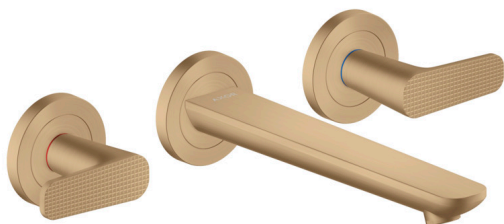

AXOR Citterio C
Wall-Mounted Widespread Faucet- Cubic Cut, 1.2 GPM
 Finish: **Brushed Bronze** Part no. : **49071141**

Features

- Handle design: lever handle
- Spray pattern: Aerated spray
- Maximum flow rate: 1.2 GPM
- 90-degree ceramic valves

Item details

List Price \$ 1,188.00

Technology

Compliance / Sustainability

Product image

Scale drawing

AXOR Citterio C
Wall-Mounted Widespread Faucet- Cubic Cut, 1.2 GPM
Finish: **Brushed Bronze** Part no. : **49071141**

Exploded drawing

Year of production: >02/25

AXOR Citterio C
Wall-Mounted Widespread Faucet- Cubic Cut, 1.2 GPM
 Finish: **Brushed Bronze** Part no. : **49071141**

Spare parts list

Year of production: >02/25

Pos.		Part no.	Price	PU
1	spout cpl.	87789140	-	1
2	aerator M18x1 (4,5 l/min)	92884140	-	1
3	hollow set screw M5x6	94810000	-	1
4	escutcheon for spout	87794140	-	1
5	connecting thread G½	98933000	-	1
6	O-ring 11x2	98127000	-	1
7	handle	87793140	-	1
8	handle fixing set	98932000	-	1
9	set of color-rings cold / hot water	98927000	-	1
10	escutcheon for handle	87791140	-	1
11	nut	87142000	-	1
12	fixing set	96393000	-	1
13	shut off unit left closing	96351001	-	1
14	shut off unit right closing	96350001	-	1
15	extension 25 mm	96259000	-	1
16	extension 25 mm	95413000	-	1
a	base body	10303181	-	1