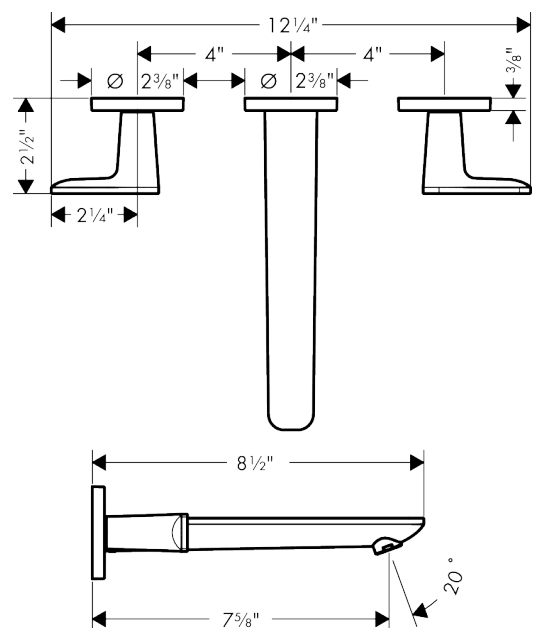

AXOR Citterio C
Wall-Mounted Widespread Faucet- Cubic Cut, 1.2 GPM
 Finish: **Brushed Gold Optic** Part no. : **49071251**

Features

- Handle design: lever handle
- Spray pattern: Aerated spray
- Maximum flow rate: 1.2 GPM
- 90-degree ceramic valves

Item details

List Price \$ 1,188.00

Technology

Compliance / Sustainability

Product image

Scale drawing

AXOR Citterio C
Wall-Mounted Widespread Faucet- Cubic Cut, 1.2 GPM
 Finish: **Brushed Gold Optic** Part no. : **49071251**

Exploded drawing

Year of production: >02/25

AXOR Citterio C
Wall-Mounted Widespread Faucet- Cubic Cut, 1.2 GPM
 Finish: **Brushed Gold Optic** Part no. : **49071251**

Spare parts list

Year of production: >02/25

Pos.		Part no.	Price	PU
1	spout cpl.	87789250	-	1
2	aerator M18x1 (4,5 l/min)	92884250	-	1
3	hollow set screw M5x6	94810000	-	1
4	escutcheon for spout	87794250	-	1
5	connecting thread G½	98933000	-	1
6	O-ring 11x2	98127000	-	1
7	handle	87793250	-	1
8	handle fixing set	98932000	-	1
9	set of color-rings cold / hot water	98927000	-	1
10	escutcheon for handle	87791250	-	1
11	nut	87142000	-	1
12	fixing set	96393000	-	1
13	shut off unit left closing	96351001	-	1
14	shut off unit right closing	96350001	-	1
15	extension 25 mm	96259000	-	1
16	extension 25 mm	95413000	-	1
a	base body	10303181	-	1