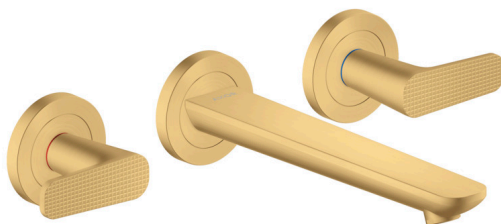

AXOR Citterio C
Wall-Mounted Widespread Faucet- Cubic Cut, 1.2 GPM
 Finish: **Brushed Gold Optic** Part no. : **49071251**

Features

- Handle design: lever handle
- Spray pattern: Aerated spray
- Maximum flow rate: 1.2 GPM
- 90-degree ceramic valves

Item details

List Price \$ 1,188.00

Technology

Compliance / Sustainability

Product image

Scale drawing

AXOR Citterio C
Wall-Mounted Widespread Faucet- Cubic Cut, 1.2 GPM
 Finish: **Brushed Gold Optic** Part no. : **49071251**

Exploded drawing

Year of production: >02/25

AXOR Citterio C
Wall-Mounted Widespread Faucet- Cubic Cut, 1.2 GPM
 Finish: **Brushed Gold Optic** Part no. : **49071251**

Spare parts list

Year of production: >02/25

Pos.		Part no.	Price	PU
1	spout cpl.	87789250	-	1
2	aerator M18x1 (4,5 l/min)	92884250	-	1
3	hollow set screw M5x6	94810000	-	1
4	escutcheon for spout	87794250	-	1
5	connecting thread G½	98933000	-	1
6	O-ring 11x2	98127000	-	1
7	handle	87793250	-	1
8	handle fixing set	98932000	-	1
9	set of color-rings cold / hot water	98927000	-	1
10	escutcheon for handle	87791250	-	1
11	nut	87142000	-	1
12	fixing set	96393000	-	1
13	shut off unit left closing	96351001	-	1
14	shut off unit right closing	96350001	-	1
15	extension 25 mm	96259000	-	1
16	extension 25 mm	95413000	-	1
a	base body	10303181	-	1