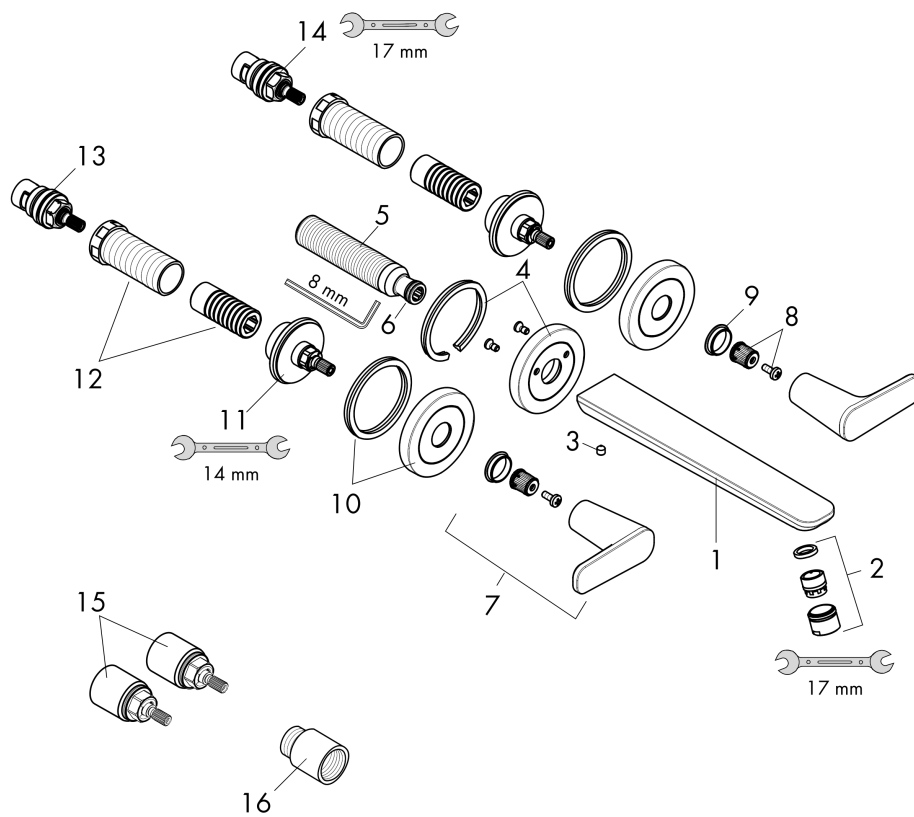

AXOR Citterio C
Wall-Mounted Widespread Faucet- Cubic Cut, 1.2 GPM
 Finish: **Brushed Gold Optic** Part no. : **49071251**

Features

- Handle design: lever handle
- Spray pattern: Aerated spray
- Maximum flow rate: 1.2 GPM
- 90-degree ceramic valves

Item details

List Price \$ 1,188.00

Technology

Compliance / Sustainability

Product image

Scale drawing

AXOR Citterio C
Wall-Mounted Widespread Faucet- Cubic Cut, 1.2 GPM
 Finish: **Brushed Gold Optic** Part no. : **49071251**

Exploded drawing

Year of production: >02/25

AXOR Citterio C
Wall-Mounted Widespread Faucet- Cubic Cut, 1.2 GPM
 Finish: **Brushed Gold Optic** Part no. : **49071251**

Spare parts list

Year of production: >02/25

Pos.		Part no.	Price	PU
1	spout cpl.	87789250	-	1
2	aerator M18x1 (4,5 l/min)	92884250	-	1
3	hollow set screw M5x6	94810000	-	1
4	escutcheon for spout	87794250	-	1
5	connecting thread G½	98933000	-	1
6	O-ring 11x2	98127000	-	1
7	handle	87793250	-	1
8	handle fixing set	98932000	-	1
9	set of color-rings cold / hot water	98927000	-	1
10	escutcheon for handle	87791250	-	1
11	nut	87142000	-	1
12	fixing set	96393000	-	1
13	shut off unit left closing	96351001	-	1
14	shut off unit right closing	96350001	-	1
15	extension 25 mm	96259000	-	1
16	extension 25 mm	95413000	-	1
a	base body	10303181	-	1