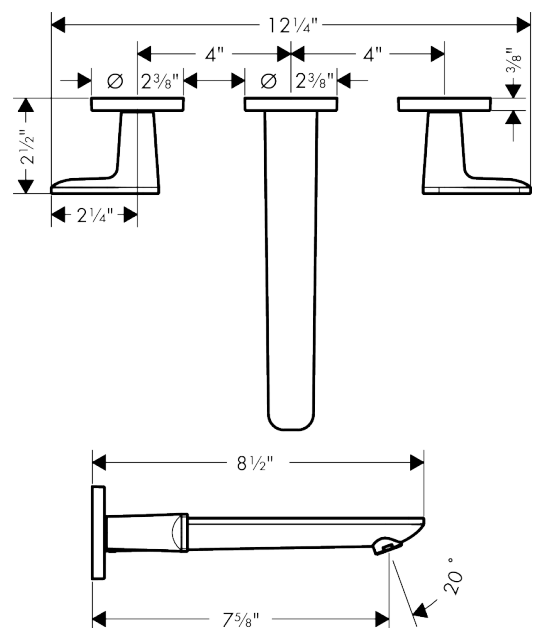

AXOR Citterio C
Wall-Mounted Widespread Faucet- Cubic Cut, 1.2 GPM
 Finish: **Brushed Black Chrome** Part no. : **49071341**

Features

- Handle design: lever handle
- Spray pattern: Aerated spray
- Maximum flow rate: 1.2 GPM
- 90-degree ceramic valves

Item details

List Price \$ 1,188.00

Technology

Compliance / Sustainability

Product image

Scale drawing

AXOR Citterio C
Wall-Mounted Widespread Faucet- Cubic Cut, 1.2 GPM
Finish: **Brushed Black Chrome** Part no. : **49071341**

Exploded drawing

Year of production: >02/25

AXOR Citterio C
Wall-Mounted Widespread Faucet- Cubic Cut, 1.2 GPM
 Finish: **Brushed Black Chrome** Part no. : **49071341**

Spare parts list

Year of production: >02/25

Pos.		Part no.	Price	PU
1	spout cpl.	87789340	-	1
2	aerator M18x1 (4,5 l/min)	92884340	-	1
3	hollow set screw M5x6	94810000	-	1
4	escutcheon for spout	87794340	-	1
5	connecting thread G½	98933000	-	1
6	O-ring 11x2	98127000	-	1
7	handle	87793340	-	1
8	handle fixing set	98932000	-	1
9	set of color-rings cold / hot water	98927000	-	1
10	escutcheon for handle	87791340	-	1
11	nut	87142000	-	1
12	fixing set	96393000	-	1
13	shut off unit left closing	96351001	-	1
14	shut off unit right closing	96350001	-	1
15	extension 25 mm	96259000	-	1
16	extension 25 mm	95413000	-	1
a	base body	10303181	-	1