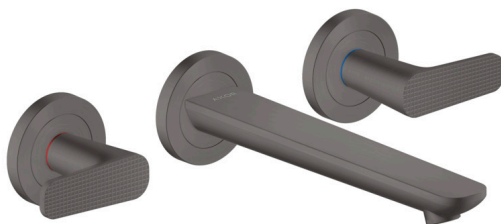

AXOR Citterio C
Wall-Mounted Widespread Faucet- Cubic Cut, 1.2 GPM
 Finish: **Brushed Black Chrome** Part no. : **49071341**

Features

- Handle design: lever handle
- Spray pattern: Aerated spray
- Maximum flow rate: 1.2 GPM
- 90-degree ceramic valves

Item details

List Price \$ 1,188.00

Technology

Compliance / Sustainability

Product image

Scale drawing

AXOR Citterio C
Wall-Mounted Widespread Faucet- Cubic Cut, 1.2 GPM
Finish: **Brushed Black Chrome** Part no. : **49071341**

Exploded drawing

Year of production: >02/25

AXOR Citterio C
Wall-Mounted Widespread Faucet- Cubic Cut, 1.2 GPM
 Finish: **Brushed Black Chrome** Part no. : **49071341**

Spare parts list

Year of production: >02/25

Pos.		Part no.	Price	PU
1	spout cpl.	87789340	-	1
2	aerator M18x1 (4,5 l/min)	92884340	-	1
3	hollow set screw M5x6	94810000	-	1
4	escutcheon for spout	87794340	-	1
5	connecting thread G½	98933000	-	1
6	O-ring 11x2	98127000	-	1
7	handle	87793340	-	1
8	handle fixing set	98932000	-	1
9	set of color-rings cold / hot water	98927000	-	1
10	escutcheon for handle	87791340	-	1
11	nut	87142000	-	1
12	fixing set	96393000	-	1
13	shut off unit left closing	96351001	-	1
14	shut off unit right closing	96350001	-	1
15	extension 25 mm	96259000	-	1
16	extension 25 mm	95413000	-	1
a	base body	10303181	-	1