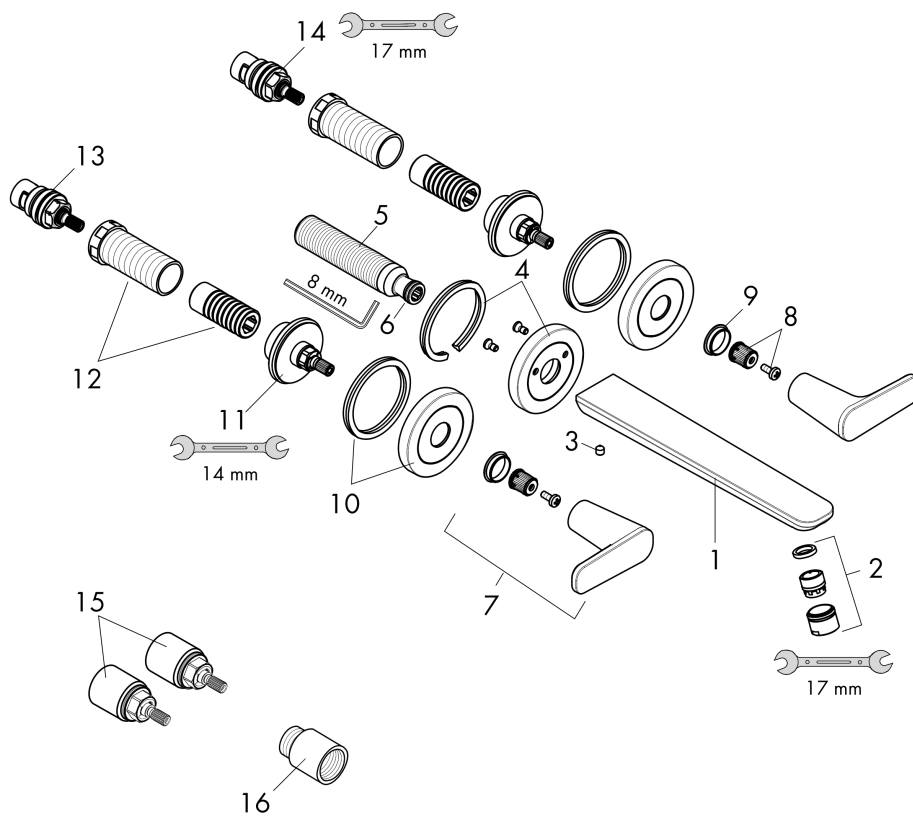

AXOR Citterio C
Wall-Mounted Widespread Faucet- Cubic Cut, 1.2 GPM
 Finish: **Brushed Black Chrome** Part no. : **49071341**

Features

- Handle design: lever handle
- Spray pattern: Aerated spray
- Maximum flow rate: 1.2 GPM
- 90-degree ceramic valves

Item details

List Price \$ 1,188.00

Technology

Compliance / Sustainability

Product image

Scale drawing

AXOR Citterio C
Wall-Mounted Widespread Faucet- Cubic Cut, 1.2 GPM
Finish: **Brushed Black Chrome** Part no. : **49071341**

Exploded drawing

Year of production: >02/25

AXOR Citterio C
Wall-Mounted Widespread Faucet- Cubic Cut, 1.2 GPM
 Finish: **Brushed Black Chrome** Part no. : **49071341**

Spare parts list

Year of production: >02/25

Pos.		Part no.	Price	PU
1	spout cpl.	87789340	-	1
2	aerator M18x1 (4,5 l/min)	92884340	-	1
3	hollow set screw M5x6	94810000	-	1
4	escutcheon for spout	87794340	-	1
5	connecting thread G½	98933000	-	1
6	O-ring 11x2	98127000	-	1
7	handle	87793340	-	1
8	handle fixing set	98932000	-	1
9	set of color-rings cold / hot water	98927000	-	1
10	escutcheon for handle	87791340	-	1
11	nut	87142000	-	1
12	fixing set	96393000	-	1
13	shut off unit left closing	96351001	-	1
14	shut off unit right closing	96350001	-	1
15	extension 25 mm	96259000	-	1
16	extension 25 mm	95413000	-	1
a	base body	10303181	-	1