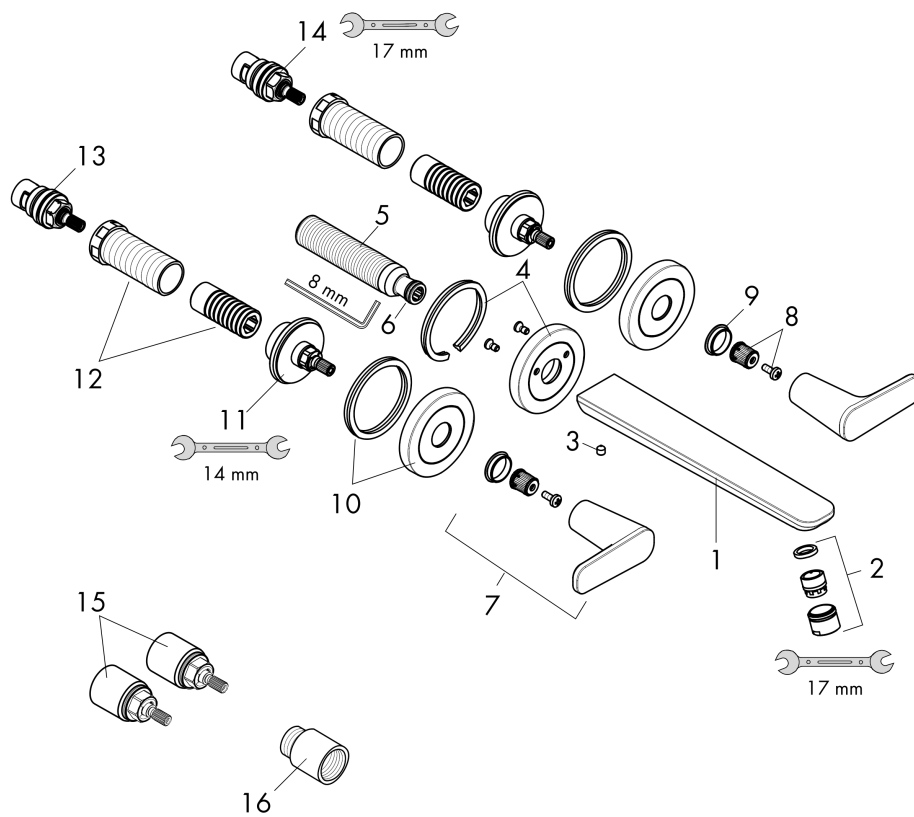

AXOR Citterio C
Wall-Mounted Widespread Faucet- Cubic Cut, 1.2 GPM
Finish: **Matte Black** Part no. : **49071671**

Exploded drawing

Year of production: >02/25

AXOR Citterio C
Wall-Mounted Widespread Faucet- Cubic Cut, 1.2 GPM
 Finish: **Matte Black** Part no. : **49071671**

Spare parts list

Year of production: >02/25

Pos.		Part no.	Price	PU
1	spout cpl.	87789670	-	1
2	aerator M18x1 (4,5 l/min)	92884670	-	1
3	hollow set screw M5x6	94810000	-	1
4	escutcheon for spout	87794670	-	1
5	connecting thread G½	98933000	-	1
6	O-ring 11x2	98127000	-	1
7	handle	87793670	-	1
8	handle fixing set	98932000	-	1
9	set of color-rings cold / hot water	98927000	-	1
10	escutcheon for handle	87791670	-	1
11	nut	87142000	-	1
12	fixing set	96393000	-	1
13	shut off unit left closing	96351001	-	1
14	shut off unit right closing	96350001	-	1
15	extension 25 mm	96259000	-	1
16	extension 25 mm	95413000	-	1
a	base body	10303181	-	1