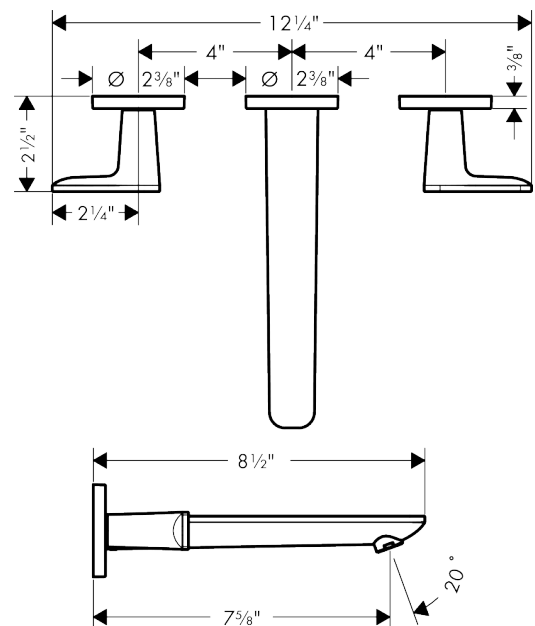

AXOR Citterio C
Wall-Mounted Widespread Faucet- Cubic Cut, 1.2 GPM
 Finish: **Brushed Nickel** Part no. : **49071821**

Features

- Handle design: lever handle
- Spray pattern: Aerated spray
- Maximum flow rate: 1.2 GPM
- 90-degree ceramic valves

Item details

List Price \$ 1,188.00

Technology

Compliance / Sustainability

Product image

Scale drawing

AXOR Citterio C
Wall-Mounted Widespread Faucet- Cubic Cut, 1.2 GPM
 Finish: **Brushed Nickel** Part no. : **49071821**

Exploded drawing

Year of production: >02/25

AXOR Citterio C
Wall-Mounted Widespread Faucet- Cubic Cut, 1.2 GPM
 Finish: **Brushed Nickel** Part no. : **49071821**

Spare parts list

Year of production: >02/25

Pos.		Part no.	Price	PU
1	spout cpl.	87789820	-	1
2	aerator M18x1 (4,5 l/min)	92884820	-	1
3	hollow set screw M5x6	94810000	-	1
4	escutcheon for spout	87794820	-	1
5	connecting thread G½	98933000	-	1
6	O-ring 11x2	98127000	-	1
7	handle	87793820	-	1
8	handle fixing set	98932000	-	1
9	set of color-rings cold / hot water	98927000	-	1
10	escutcheon for handle	87791820	-	1
11	nut	87142000	-	1
12	fixing set	96393000	-	1
13	shut off unit left closing	96351001	-	1
14	shut off unit right closing	96350001	-	1
15	extension 25 mm	96259000	-	1
16	extension 25 mm	95413000	-	1
a	base body	10303181	-	1