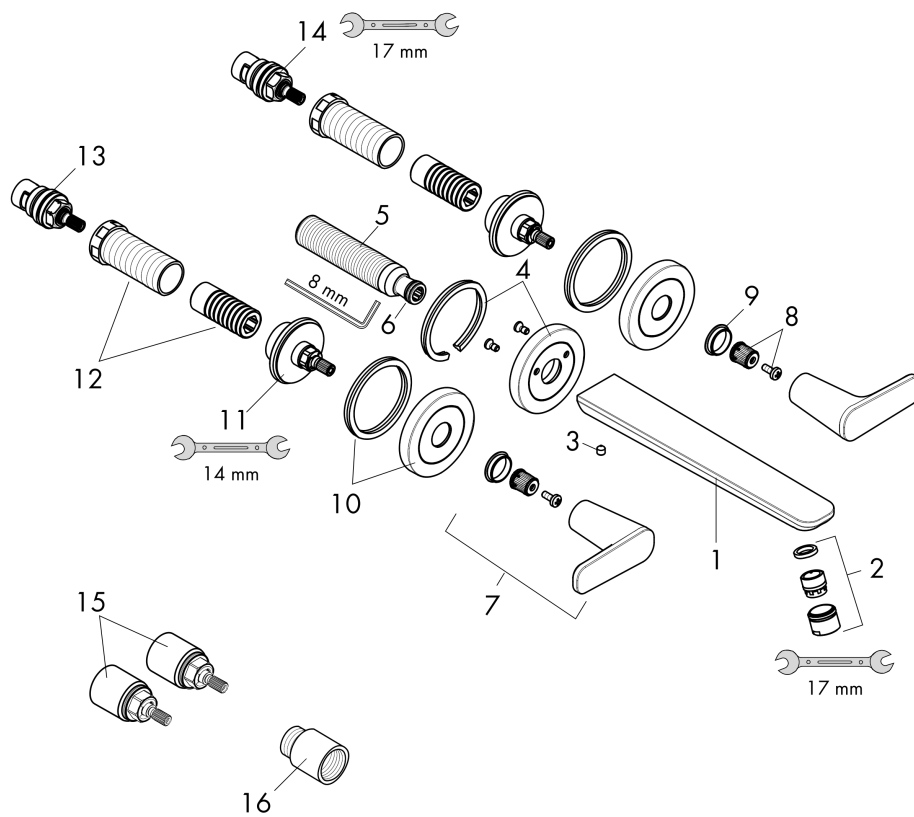

AXOR Citterio C
Wall-Mounted Widespread Faucet- Cubic Cut, 1.2 GPM
 Finish: **Brushed Nickel** Part no. : **49071821**

Features

- Handle design: lever handle
- Spray pattern: Aerated spray
- Maximum flow rate: 1.2 GPM
- 90-degree ceramic valves

Item details

List Price \$ 1,188.00

Technology

Compliance / Sustainability

Product image

Scale drawing

AXOR Citterio C
Wall-Mounted Widespread Faucet- Cubic Cut, 1.2 GPM
 Finish: **Brushed Nickel** Part no. : **49071821**

Exploded drawing

Year of production: >02/25

AXOR Citterio C
Wall-Mounted Widespread Faucet- Cubic Cut, 1.2 GPM
 Finish: **Brushed Nickel** Part no. : **49071821**

Spare parts list

Year of production: >02/25

Pos.		Part no.	Price	PU
1	spout cpl.	87789820	-	1
2	aerator M18x1 (4,5 l/min)	92884820	-	1
3	hollow set screw M5x6	94810000	-	1
4	escutcheon for spout	87794820	-	1
5	connecting thread G½	98933000	-	1
6	O-ring 11x2	98127000	-	1
7	handle	87793820	-	1
8	handle fixing set	98932000	-	1
9	set of color-rings cold / hot water	98927000	-	1
10	escutcheon for handle	87791820	-	1
11	nut	87142000	-	1
12	fixing set	96393000	-	1
13	shut off unit left closing	96351001	-	1
14	shut off unit right closing	96350001	-	1
15	extension 25 mm	96259000	-	1
16	extension 25 mm	95413000	-	1
a	base body	10303181	-	1