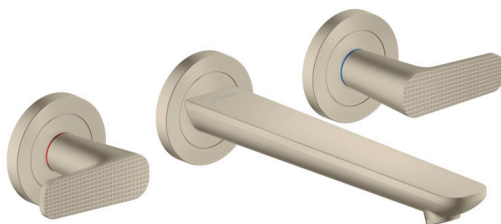

AXOR Citterio C
Wall-Mounted Widespread Faucet- Cubic Cut, 1.2 GPM
 Finish: **Brushed Nickel** Part no. : **49071821**

Features

- Handle design: lever handle
- Spray pattern: Aerated spray
- Maximum flow rate: 1.2 GPM
- 90-degree ceramic valves

Item details

List Price \$ 1,188.00

Technology

Compliance / Sustainability

Product image

Scale drawing

AXOR Citterio C
Wall-Mounted Widespread Faucet- Cubic Cut, 1.2 GPM
 Finish: **Brushed Nickel** Part no. : **49071821**

Exploded drawing

Year of production: >02/25

AXOR Citterio C
Wall-Mounted Widespread Faucet- Cubic Cut, 1.2 GPM
 Finish: **Brushed Nickel** Part no. : **49071821**

Spare parts list

Year of production: >02/25

Pos.		Part no.	Price	PU
1	spout cpl.	87789820	-	1
2	aerator M18x1 (4,5 l/min)	92884820	-	1
3	hollow set screw M5x6	94810000	-	1
4	escutcheon for spout	87794820	-	1
5	connecting thread G½	98933000	-	1
6	O-ring 11x2	98127000	-	1
7	handle	87793820	-	1
8	handle fixing set	98932000	-	1
9	set of color-rings cold / hot water	98927000	-	1
10	escutcheon for handle	87791820	-	1
11	nut	87142000	-	1
12	fixing set	96393000	-	1
13	shut off unit left closing	96351001	-	1
14	shut off unit right closing	96350001	-	1
15	extension 25 mm	96259000	-	1
16	extension 25 mm	95413000	-	1
a	base body	10303181	-	1