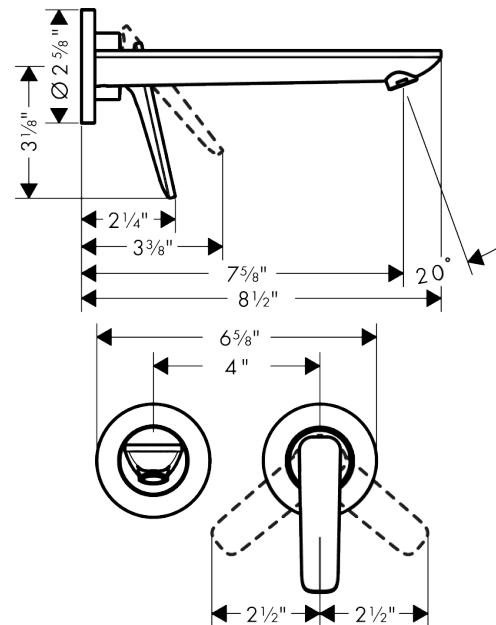

AXOR Citterio C
Wall-mounted Single-Handle Faucet Trim, Without Pop-up Drain, 1.2 GPM
 Finish: **Brushed Bronze** Part no. : **49110141**

Features

- Consists of: Wall-Mounted Single-Hole Faucet
- Handle design: lever handle
- Spray pattern: Aerated spray
- Maximum flow rate: 1.2 GPM
- Ceramic cartridge

Item details

List Price \$ 1,056.00

Technology

Compliance / Sustainability

Product image

Scale drawing

AXOR Citterio C
Wall-mounted Single-Handle Faucet Trim, Without Pop-up Drain, 1.2 GPM
Finish: **Brushed Bronze** Part no. : **49110141**

Exploded drawing

Year of production: >02/25

AXOR Citterio C

Wall-mounted Single-Handle Faucet Trim, Without Pop-up Drain, 1.2 GPM

Finish: **Brushed Bronze** Part no. : **49110141**

Spare parts list

Year of production: >02/25

Pos.		Part no.	Price	PU
1	spout cpl.	87789140	-	1
2	aerator M18x1 (4,5 l/min)	92885140	-	1
3	hollow set screw M5x6	94810000	-	1
4	escutcheon for spout	87790140	-	1
5	connecting thread G½	98933000	-	1
6	O-ring 11x2	98127000	-	1
7	handle	87787140	-	1
8	O-ring 33x1,5	98164000	-	1
9	escutcheon for handle	96909140	-	1
10	washer	97600000	-	1
11	nut	92926000	-	1
12	O-ring 30x1,5	98433000	-	1
13	cartridge, assy	92900000	-	1
14	seal	93383000	-	1
15	sleeve	93373000	-	1
16	O-ring 26x2	98147000	-	1
17	fixing set	97971000	-	1
18	extension 25 mm	13586000	-	1
a	base body	13622181	-	1