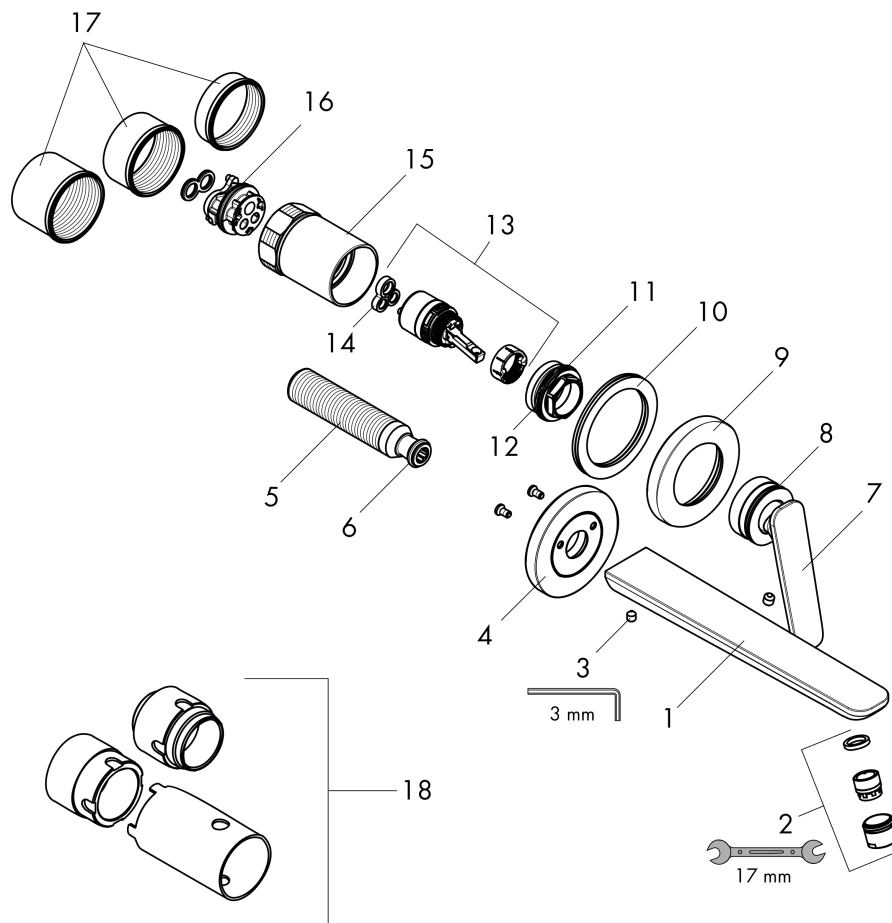

AXOR Citterio C
Wall-mounted Single-Handle Faucet Trim, Without Pop-up Drain, 1.2 GPM
 Finish: **Brushed Bronze** Part no. : **49110141**

Features

- Consists of: Wall-Mounted Single-Hole Faucet
- Handle design: lever handle
- Spray pattern: Aerated spray
- Maximum flow rate: 1.2 GPM
- Ceramic cartridge

Item details

List Price \$ 1,056.00

Technology

Compliance / Sustainability

Product image

Scale drawing

AXOR Citterio C
Wall-mounted Single-Handle Faucet Trim, Without Pop-up Drain, 1.2 GPM
Finish: **Brushed Bronze** Part no. : **49110141**

Exploded drawing

Year of production: >02/25

AXOR Citterio C

Wall-mounted Single-Handle Faucet Trim, Without Pop-up Drain, 1.2 GPM

Finish: **Brushed Bronze** Part no. : **49110141**

Spare parts list

Year of production: >02/25

Pos.		Part no.	Price	PU
1	spout cpl.	87789140	-	1
2	aerator M18x1 (4,5 l/min)	92885140	-	1
3	hollow set screw M5x6	94810000	-	1
4	escutcheon for spout	87790140	-	1
5	connecting thread G½	98933000	-	1
6	O-ring 11x2	98127000	-	1
7	handle	87787140	-	1
8	O-ring 33x1,5	98164000	-	1
9	escutcheon for handle	96909140	-	1
10	washer	97600000	-	1
11	nut	92926000	-	1
12	O-ring 30x1,5	98433000	-	1
13	cartridge, assy	92900000	-	1
14	seal	93383000	-	1
15	sleeve	93373000	-	1
16	O-ring 26x2	98147000	-	1
17	fixing set	97971000	-	1
18	extension 25 mm	13586000	-	1
a	base body	13622181	-	1