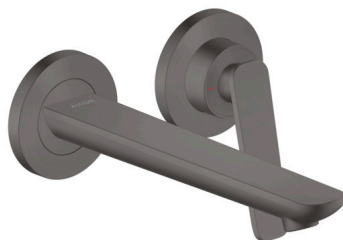

**AXOR Citterio C**  
**Wall-mounted Single-Handle Faucet Trim, Without Pop-up Drain, 1.2 GPM**  
 Finish: **Brushed Black Chrome** Part no. : **49110341**

### Features

- Consists of: Wall-Mounted Single-Hole Faucet
- Handle design: lever handle
- Spray pattern: Aerated spray
- Maximum flow rate: 1.2 GPM
- Ceramic cartridge

### Scale drawing

**AXOR Citterio C**  
**Wall-mounted Single-Handle Faucet Trim, Without Pop-up Drain, 1.2 GPM**  
Finish: **Brushed Black Chrome** Part no. : **49110341**