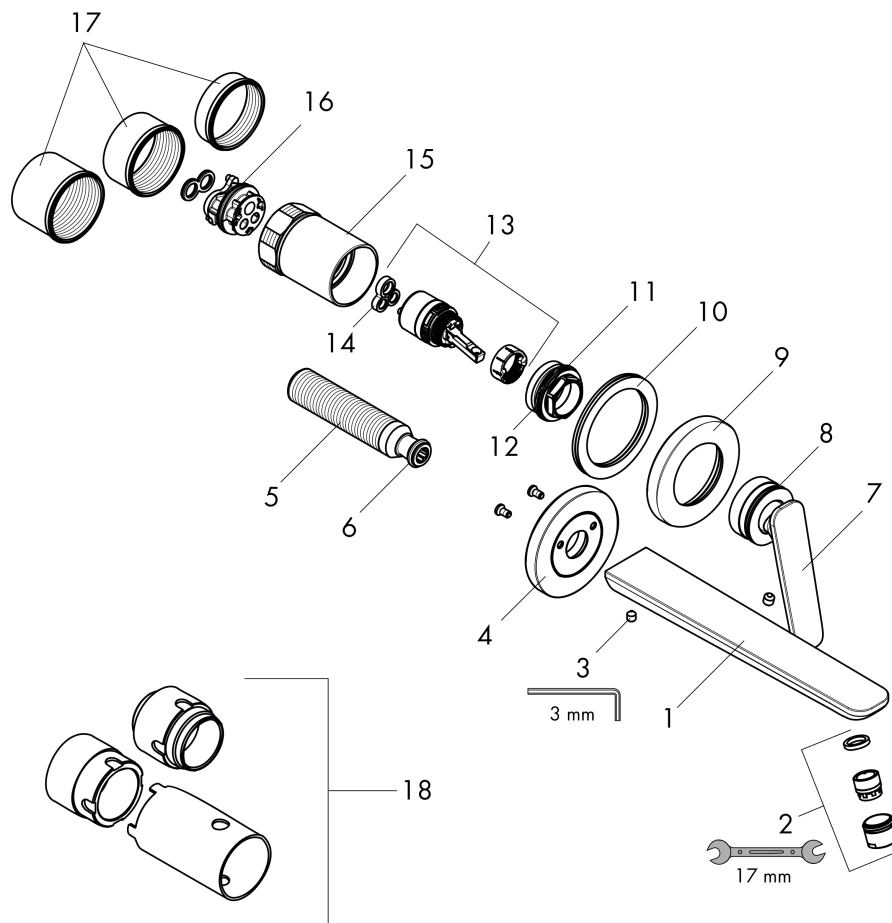

### Product image

### Scale drawing

**AXOR Citterio C**  
**Wall-mounted Single-Handle Faucet Trim, Without Pop-up Drain, 1.2 GPM**  
Finish: **Brushed Black Chrome** Part no. : **49110341**

## Exploded drawing

Year of production: >02/25

### Spare parts list

Year of production: >02/25

Pos.		Part no.	Price	PU
1	spout cpl.	87789340	-	1
2	aerator M18x1 (4,5 l/min)	92885340	-	1
3	hollow set screw M5x6	94810000	-	1
4	escutcheon for spout	87790340	-	1
5	connecting thread G½	98933000	-	1
6	O-ring 11x2	98127000	-	1
7	handle	87787340	-	1
8	O-ring 33x1,5	98164000	-	1
9	escutcheon for handle	96909340	-	1
10	washer	97600000	-	1
11	nut	92926000	-	1
12	O-ring 30x1,5	98433000	-	1
13	cartridge, assy	92900000	-	1
14	seal	93383000	-	1
15	sleeve	93373000	-	1
16	O-ring 26x2	98147000	-	1
17	fixing set	97971000	-	1
18	extension 25 mm	13586000	-	1
a	base body	13622181	-	1