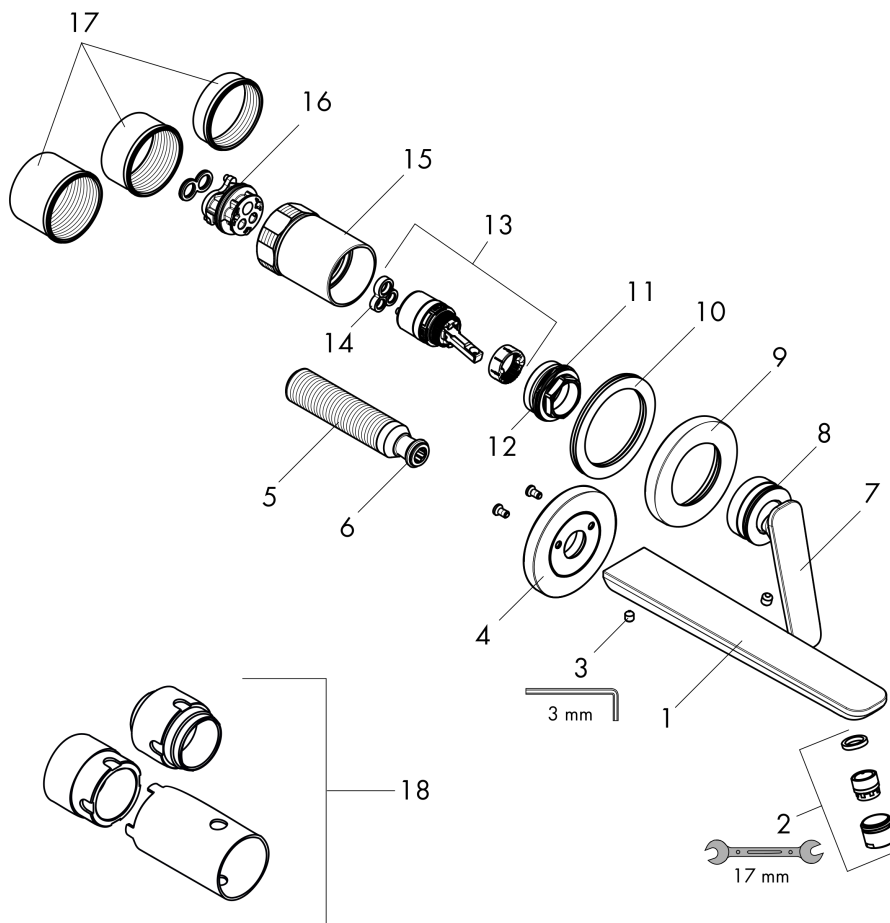

AXOR Citterio C

Wall-mounted Single-Handle Faucet Trim, without Pop-up Drain, Cubic Cut, 1.2 GPM

Finish: **Chrome** Part no. : **49111001**

Features

- Consists of: Wall-Mounted Single-Hole Faucet
- Handle design: lever handle
- Spray pattern: Aerated spray
- Maximum flow rate: 1.2 GPM
- Ceramic cartridge

Item details

List Price \$ 800.00

Technology

Compliance / Sustainability

Product image

Scale drawing

AXOR Citterio C
Wall-mounted Single-Handle Faucet Trim, without Pop-up Drain, Cubic Cut, 1.2 GPM
Finish: **Chrome** Part no. : **49111001**

Exploded drawing

Year of production: >02/25

AXOR Citterio C

Wall-mounted Single-Handle Faucet Trim, without Pop-up Drain, Cubic Cut, 1.2 GPM

Finish: **Chrome** Part no. : **49111001**

Spare parts list

Year of production: >02/25

Pos.		Part no.	Price	PU
1	spout cpl.	87789000	-	1
2	aerator M18x1 (4,5 l/min)	92885000	-	1
3	hollow set screw M5x6	94810000	-	1
4	escutcheon for spout	87790000	-	1
5	connecting thread G½	98933000	-	1
6	O-ring 11x2	98127000	-	1
7	handle	87788000	-	1
8	O-ring 33x1,5	98164000	-	1
9	escutcheon for handle	96909000	-	1
10	washer	97600000	-	1
11	nut	92926000	-	1
12	O-ring 30x1,5	98433000	-	1
13	cartridge, assy	92900000	-	1
14	seal	93383000	-	1
15	sleeve	93373000	-	1
16	O-ring 26x2	98147000	-	1
17	fixing set	97971000	-	1
18	extension 25 mm	13586000	-	1
a	base body	13622181	-	1