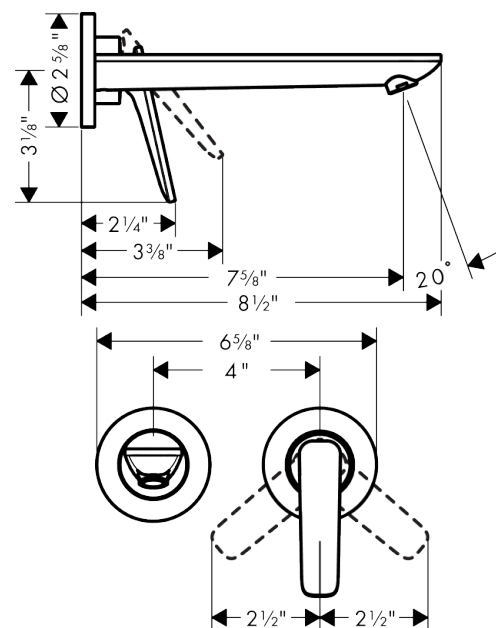

AXOR Citterio C

Wall-mounted Single-Handle Faucet Trim, without Pop-up Drain, Cubic Cut, 1.2 GPM

Finish: **Chrome** Part no. : **49111001**

Features

- Consists of: Wall-Mounted Single-Hole Faucet
- Handle design: lever handle
- Spray pattern: Aerated spray
- Maximum flow rate: 1.2 GPM
- Ceramic cartridge

Item details

List Price \$ 800.00

Technology

Compliance / Sustainability

Product image

Scale drawing

AXOR Citterio C
Wall-mounted Single-Handle Faucet Trim, without Pop-up Drain, Cubic Cut, 1.2 GPM
Finish: **Chrome** Part no. : **49111001**

Exploded drawing

Year of production: >02/25

AXOR Citterio C

Wall-mounted Single-Handle Faucet Trim, without Pop-up Drain, Cubic Cut, 1.2 GPM

Finish: **Chrome** Part no. : **49111001**

Spare parts list

Year of production: >02/25

Pos.		Part no.	Price	PU
1	spout cpl.	87789000	-	1
2	aerator M18x1 (4,5 l/min)	92885000	-	1
3	hollow set screw M5x6	94810000	-	1
4	escutcheon for spout	87790000	-	1
5	connecting thread G½	98933000	-	1
6	O-ring 11x2	98127000	-	1
7	handle	87788000	-	1
8	O-ring 33x1,5	98164000	-	1
9	escutcheon for handle	96909000	-	1
10	washer	97600000	-	1
11	nut	92926000	-	1
12	O-ring 30x1,5	98433000	-	1
13	cartridge, assy	92900000	-	1
14	seal	93383000	-	1
15	sleeve	93373000	-	1
16	O-ring 26x2	98147000	-	1
17	fixing set	97971000	-	1
18	extension 25 mm	13586000	-	1
a	base body	13622181	-	1